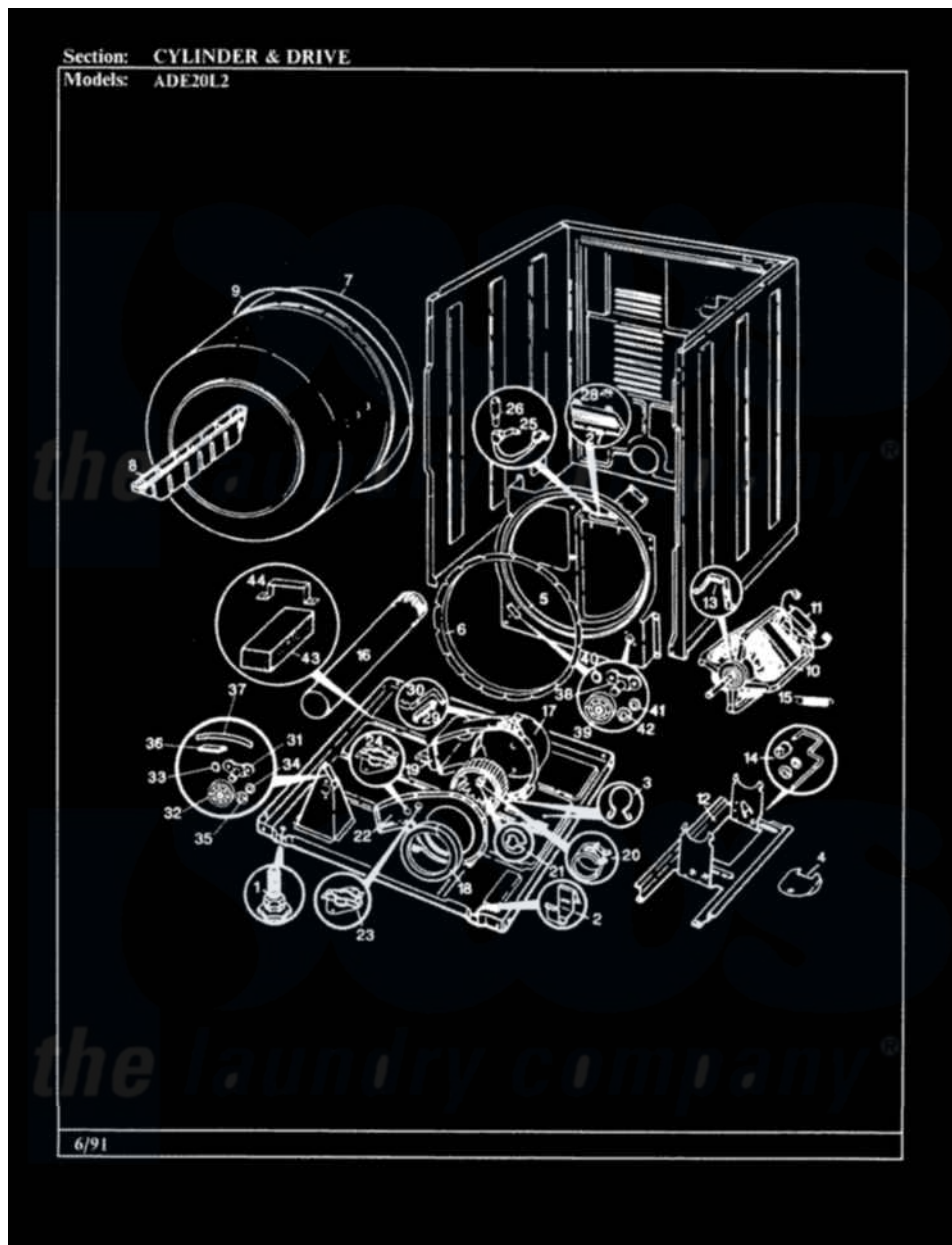

# Admiral ADE20L2H 02 - CYLINDER & DRIVE (REV. A-D)

Admiral Residential Admiral ADE20L2H Dryer Parts Parts Diagram 02 - CYLINDER & DRIVE (REV. A-D)  
 Click on the part number to view part

Item	Original Part Number	Replaced By	Status	Part Description
1	63-5519		Not Available	LEG, LEVELING
2	<a href="#">53-0120</a>			Clip, Front Panel
3	25-7027	<a href="#">16515</a>		Clip
4	53-0153		Not Available	SHIELD, WIRING
"	25-7741	<a href="#">W10116760</a>		Screw
5	25-7733	<a href="#">681414</a>		Screw, 10AB X 1/2
"	53-1703	<a href="#">LA-1054</a>		Dryer Bulkhead Kit
6	53-0282	<a href="#">31001637</a>		Seal Assembly, Cylinder Front
7	53-0178	<a href="#">53-1250</a>		Cylinder
8	53-0117		Not Available	BAFFLE, GRAY
"	25-7759	<a href="#">3196164</a>		Screw
9	53-1512		Not Available	BELT, DRIVE
"	<a href="#">LA-1004</a>			Motor Mtg. Kit
10	53-2275	<a href="#">W10410996</a>		Motor-Drve
"	53-1041	<a href="#">LA-1004</a>		Motor Mtg. Kit
11	53-0693	<a href="#">53-0332</a>		Motor Switch