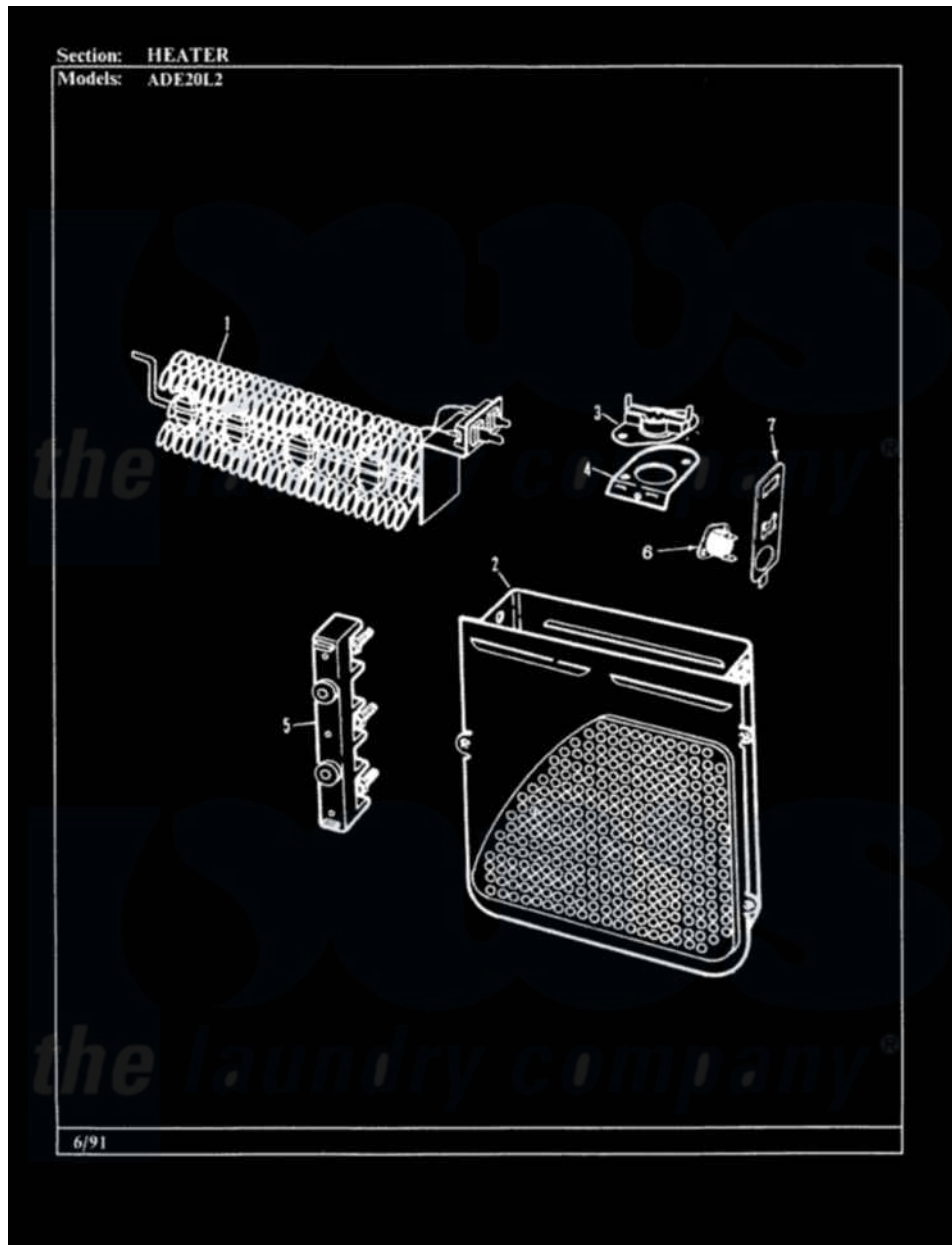

Admiral ADE20L2H 03 - HEATER (REV. A-D)

Admiral Residential Admiral ADE20L2H Dryer Parts Parts Diagram 03 - HEATER (REV. A-D)
 Click on the part number to view part

Item	Original Part Number	Replaced By	Status	Part Description
1	25-7863			Screw
"	53-0920	LA-1044		Element
2	25-7819	M0217225		Screw
"	53-1232			Heater Housing Assembly
3	53-0771			Thermostat, Hi-Limit
"	25-3083	212951		Screw, No.6-32 X 1/4 Inch
4	53-0285			Bracket, Thermostat
"	25-7741	W10116760		Screw
5	53-0166	53-1518		Block, Terminal
"	25-0027	112432		Nut
"	25-6124		Not Available	NUT
"	25-3123		Not Available	WASHER, CUP
"	25-3122			Washer, Flat
"	25-7803	3400074		Screw
6	53-1182			Fuse, Thermal
7	53-1181			Bracket, Thermal Fuse