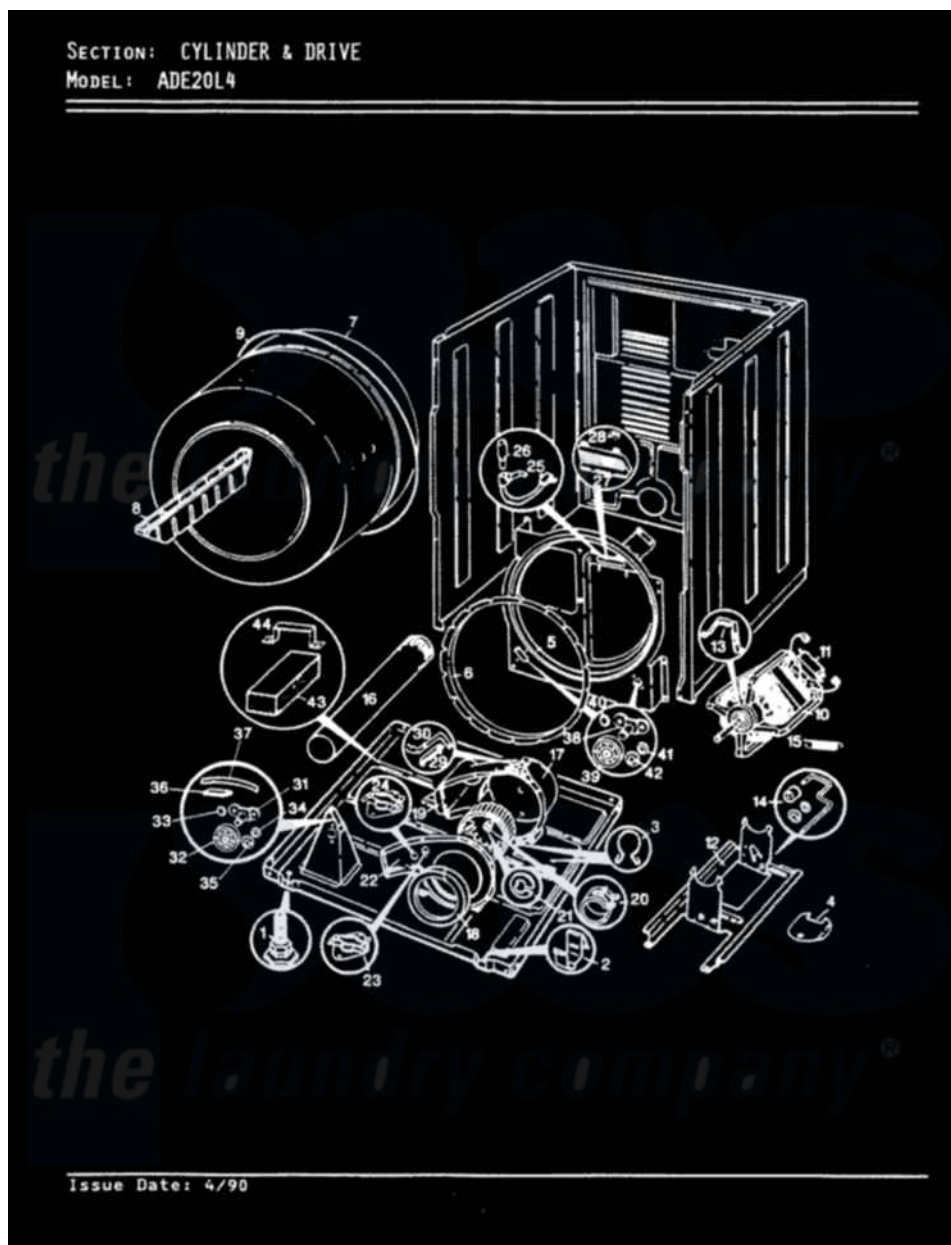

Admiral ADE20L4A 02 - CYLINDER & DRIVE (REV. A-D)

Admiral Residential Admiral ADE20L4A Dryer Parts Parts Diagram 02 - CYLINDER & DRIVE (REV. A-D)
Click on the part number to view part

Item	Original Part Number	Replaced By	Status	Part Description
1	63-5519		Not Available	LEG, LEVELING
2	53-0120			Clip, Front Panel
3	25-7027	16515		Clip
4	25-7741	W10116760		Screw
"	53-0153		Not Available	SHIELD, WIRING
5	25-7733	681414		Screw, 10AB X 1/2
"	LA-1054			Dryer Bulkhead Kit
6	53-0282	31001637		Seal Assembly, Cylinder Front
7	53-1250			Cylinder
8	25-7759	3196164		Screw
"	53-1249		Not Available	BAFFLE, WHITE
9	53-1589	341241		Belt
"	53-1512		Not Available	BELT, DRIVE
"	LA-1004			Motor Mtg. Kit
10	53-2275	W10410996		Motor-Drive
"	53-1041	LA-1004		Motor Mtg. Kit