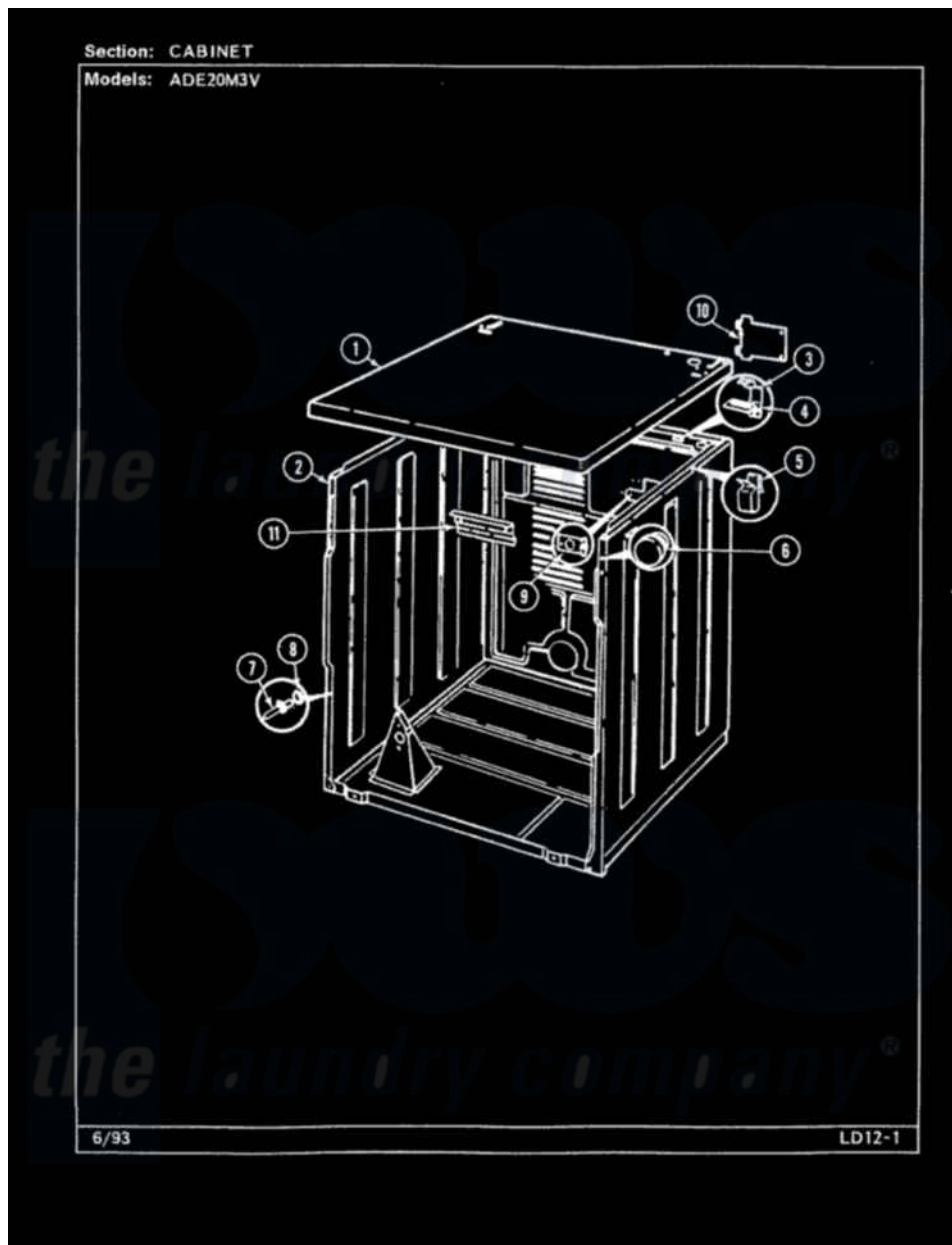

Admiral ADE20M3V 01 - CABINET

Admiral [Residential Admiral ADE20M3V Dryer Parts](#) Parts Diagram 01 - CABINET
 Click on the part number to view part

Item	Original Part Number	Replaced By	Status	Part Description
1	53-1711		Not Available	CABINET TOP (DRYER)
2	53-1644	31001714		Cabinet And Base Assembly
3	63-5712			Hinge, Cabinet Top
4	33-0930			Pad, Top Hinge
"	25-3092	90767		Screw, 8A X 3/8 HeX Washer Head Tapping
5	25-3034			Clip, Wiring
6	33-2653			Bumper, Cabinet
7	53-0643			Pin, Locator
8	53-0200			Sleeve, Locator Pin
"	25-0224	3400029		Nut, Adapter Plate
9	53-0135		Not Available	SUPPORT, POWER CORD
10	53-0136			Cover, Supply Cord
"	25-7857	90767		Screw, 8A X 3/8 HeX Washer Head Tapping
11	53-0133			Shield, Heat