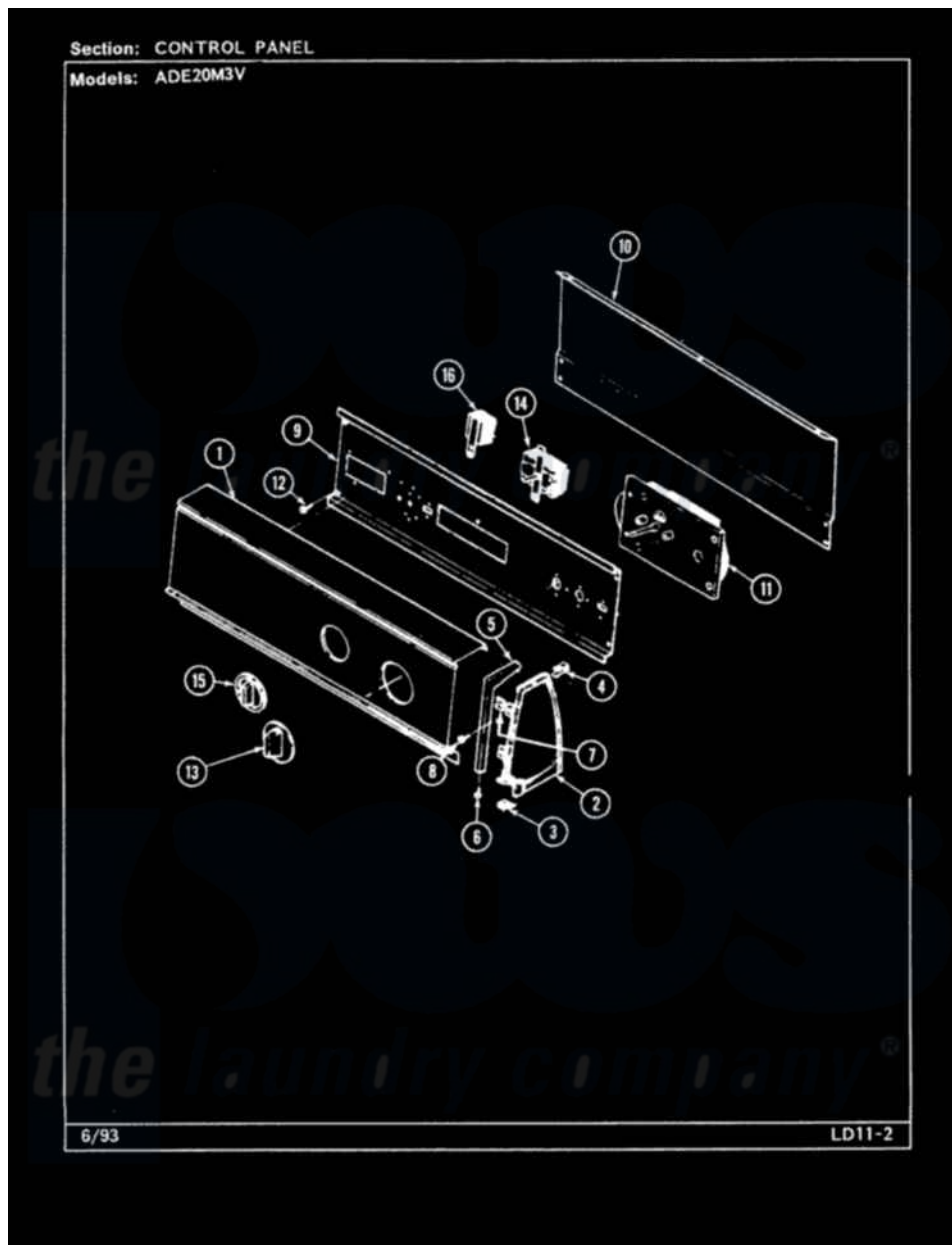

Admiral ADE20M3V 02 - CONTROL PANEL

Admiral Residential Admiral ADE20M3V Dryer Parts Parts Diagram 02 - CONTROL PANEL
 Click on the part number to view part

| Item | Original Part Number | Replaced By | Status | Part Description |
|------|-------------------------|--------------------------|---------------|-------------------------------------|
| 1 | 53-2361 | | Not Available | CONTROL PANEL |
| 2 | 35-2668 | 21001453 | | Cap- End |
| " | 25-7649 | 910187 | | Screw |
| " | 25-7696 | | Not Available | SCREW, BACKGUARD TO TOP |
| " | 25-7702 | | | Speedclip, End Cap To Control Panel |
| " | 25-7851 | | | Speedclip, End Cap To Top |
| " | 35-2669 | | Not Available | CAP, END (LT)(WHT) |
| 3 | 25-7691 | | Not Available | SCREW, END CAP TO TOP |
| " | 25-7851 | | | Speedclip, End Cap To Top |
| 4 | 25-7435 | 33002917 | | Screw, No.10-16 |
| " | 25-7852 | | | Speedclip, Rr Shld To End Cap |
| 5 | 53-0277 | | Not Available | TRIM, END CAP (RT) |
| " | 53-0278 | | Not Available | TRIM, END CAP (LT) |
| 6 | 25-7760 | | | Screw |

| | | | |
|----|--------------------------|--------------------------|---|
| 7 | 25-7702 | | Speedclip, End Cap To Control Panel |
| 8 | 25-3092 | 90767 | Screw, 8A X 3/8 HeX Washer Head Tapping |
| 9 | 53-1676 | | Shield, Control |
| 10 | 35-2688 | 21001460 | Shield, Rear |
| 11 | 53-1758 | | Timer |
| " | 63-6743 | 31001484 | Resistor Assembly |
| 12 | 25-0205 | 216412 | Screw, Bracket To Timer |
| 13 | 53-2129 | | Knob, And Skirt Assembly |
| 14 | 53-0344 | Not Available | SWITCH, TEMPERATURE |
| " | 25-3092 | 90767 | Screw, 8A X 3/8 HeX Washer Head Tapping |
| 15 | 35-2673 | 21001239 | Knob, Selector |
| 16 | 16000328 | | Quick Ref. Guide Mastercare |
| " | 53-2385 | Not Available | MANUAL, USE & CARE |
| " | 63-5577-2 | Not Available | MANUAL, USE & CARE |
| " | 63-6731 | 53-1639 | Buzzer Assembly |
| " | 25-3092 | 90767 | Screw, 8A X 3/8 HeX Washer Head Tapping |