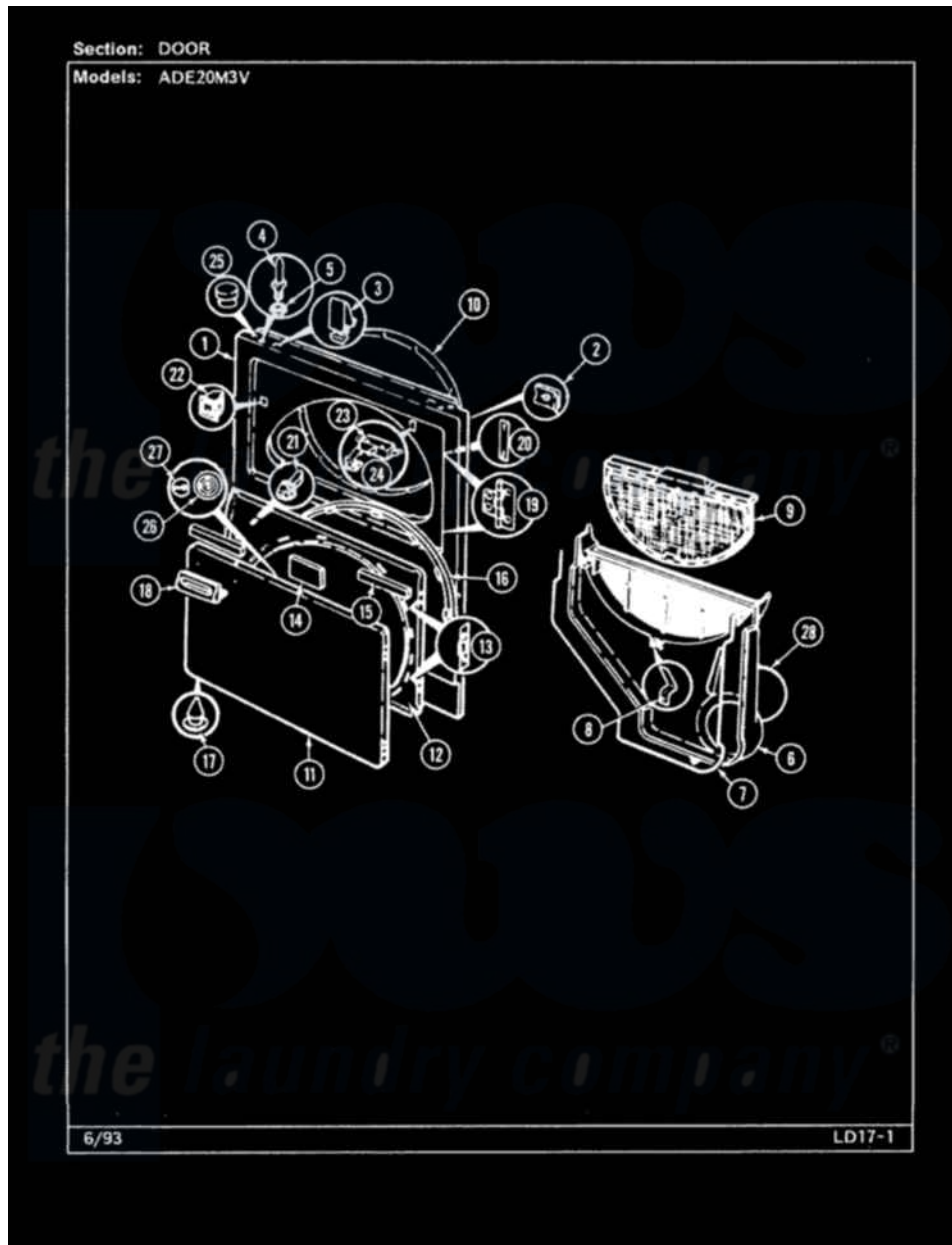

Admiral ADE20M3V 03 - DOOR

Admiral Residential Admiral ADE20M3V Dryer Parts Parts Diagram 03 - DOOR
 Click on the part number to view part

Item	Original Part Number	Replaced By	Status	Part Description
1	53-0726	31001771		Panel, Front
2	25-7817		Not Available	CLIP, U-TYPE
"	25-7820	489478		Screw, 8 X 1/2
3	25-7220			Clip, Cabinet Top
4	63-6148	53-0643		Pin, Locator
5	53-0200			Sleeve, Locator Pin
"	25-0224	3400029		Nut, Adapter Plate
6	25-7810	415013-35		Screw
"	53-1299	12001324		Duct Kit, Collector
7	53-0203	12001324		Duct Kit, Collector
8	53-0123			Clip
9	53-0701			Lint Screen
10	53-0282	31001637		Seal Assembly, Cylinder Front
11	53-0154			Panel, Outer Door
12	53-0912		Not Available	PANEL, INNER DOOR (WHT)
13	53-0119			Clip, Hinge

14	53-0251	53-1490	Door Pad
15	53-0252	53-1491	Door Pad
16	53-0648	31001529	Seal, Door
"	25-7770	3196169	Screw, Element
17	25-3534	25-7889	Plug Button
18	25-7810	415013-35	Screw
"	53-0928	53-0927	Handle, Door
19	25-7809		Screw, No.6-20 1/2 Flthd Torx
"	53-0122	53-1492	Hinge, Dryer Door
20	LA-1003		Door Catch Kit
"	53-0121	Not Available	TWIN NUT
21	73-0033	LA-1003	Door Catch Kit
22	25-7828	489483	Screw 10-32 X 1/2
"	53-0882	LA-1003	Door Catch Kit
"	LA-1005		Switch Kit
23	53-0148		Switch, Door
24	63-5990	31001319	Clip, Switch
25	33-2653		Bumper, Cabinet
28	53-0203	12001324	Duct Kit, Collector