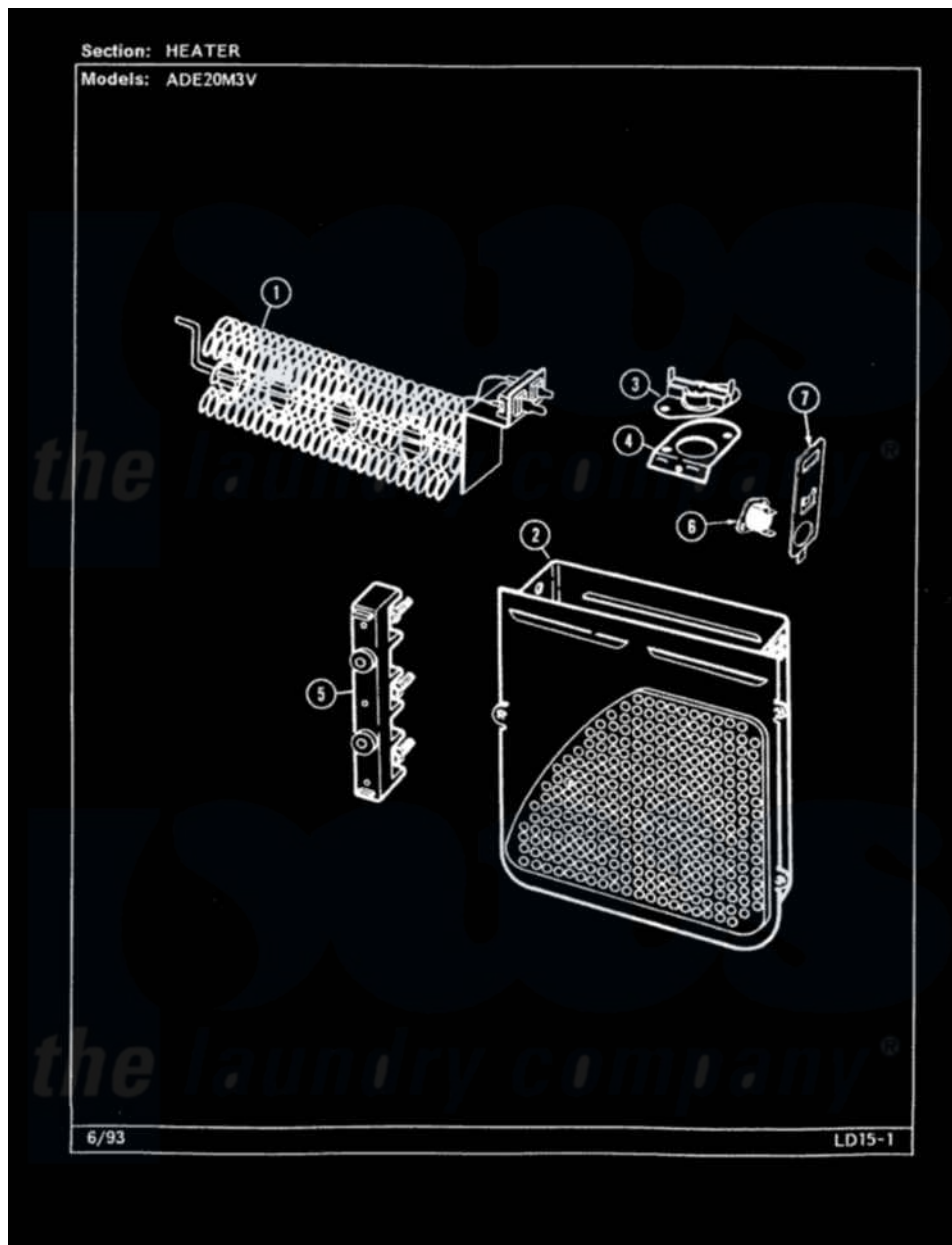

# Admiral ADE20M3V 04 - HEATER

Admiral Residential Admiral ADE20M3V Dryer Parts Parts Diagram 04 - HEATER  
 Click on the part number to view part

Item	Original Part Number	Replaced By	Status	Part Description
1	<a href="#">25-7863</a>			Screw
"	53-0919	<a href="#">LA-1044</a>		Element
2	25-7819	<a href="#">M0217225</a>		Screw
"	<a href="#">53-1232</a>			Heater Housing Assembly
3	<a href="#">53-0771</a>			Thermostat, Hi-Limit
"	25-3083	<a href="#">212951</a>		Screw, No.6-32 X 1/4 Inch
4	<a href="#">53-1181</a>			Bracket, Thermal Fuse
"	25-7741	<a href="#">W10116760</a>		Screw
"	<a href="#">53-0285</a>			Bracket, Thermostat
5	<a href="#">53-1518</a>			Block, Terminal
"	25-0027	<a href="#">112432</a>		Nut
"	25-7803	<a href="#">3400074</a>		Screw
"	25-6124		Not Available	NUT
"	25-3123		Not Available	WASHER, CUP
"	<a href="#">25-3122</a>			Washer, Flat
6	<a href="#">53-1182</a>			Fuse, Thermal