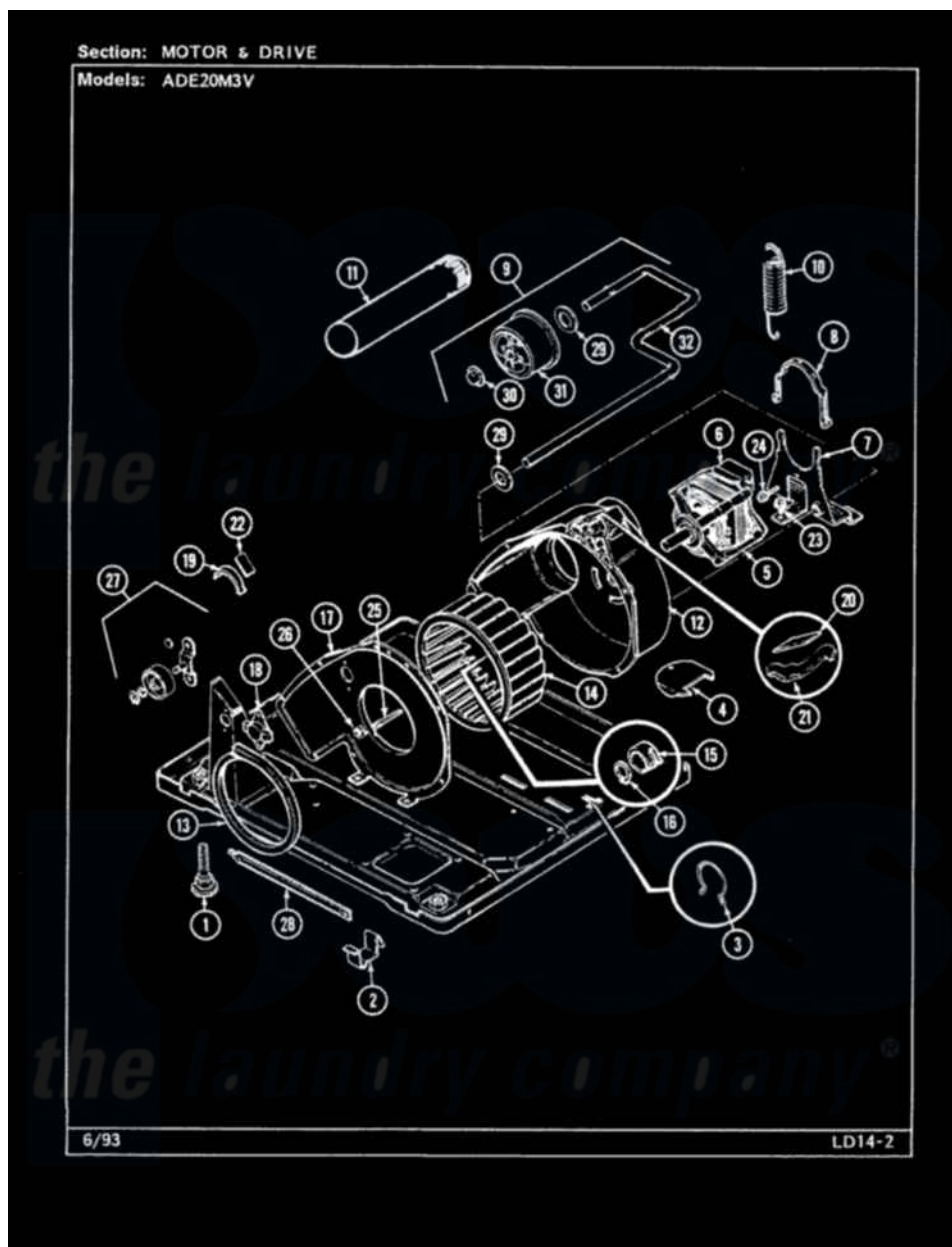

# Admiral ADE20M3V 05 - MOTOR & DRIVE

Admiral [Residential Admiral ADE20M3V Dryer Parts](#) Parts Diagram 05 - MOTOR & DRIVE  
 Click on the part number to view part

Item	Original Part Number	Replaced By	Status	Part Description
1	63-5519		Not Available	LEG, LEVELING
2	<a href="#">53-0120</a>			Clip, Front Panel
3	25-7027	<a href="#">16515</a>		Clip
4	25-7741	<a href="#">W10116760</a>		Screw
"	53-0153		Not Available	SHIELD, WIRING
5	53-2275	<a href="#">W10410996</a>		Motor-Drive
"	53-1080	<a href="#">341241</a>		Belt
6	53-0693	<a href="#">53-0332</a>		Motor Switch
"	73-0467		Not Available	MOTOR SWITCH
7	25-7811		Not Available	SCREW
"	53-1932	<a href="#">31001570</a>		Bracket, Motor
8	53-0214	<a href="#">660658</a>		Clamp, Motor Mounting 343481 685441
9	<a href="#">53-2287</a>			Idler Assembly
10	53-2209	<a href="#">31001465</a>		Spring, Idler
11	<a href="#">53-0134</a>			Duct, Exhaust
"	25-2134	<a href="#">W10116760</a>		Screw