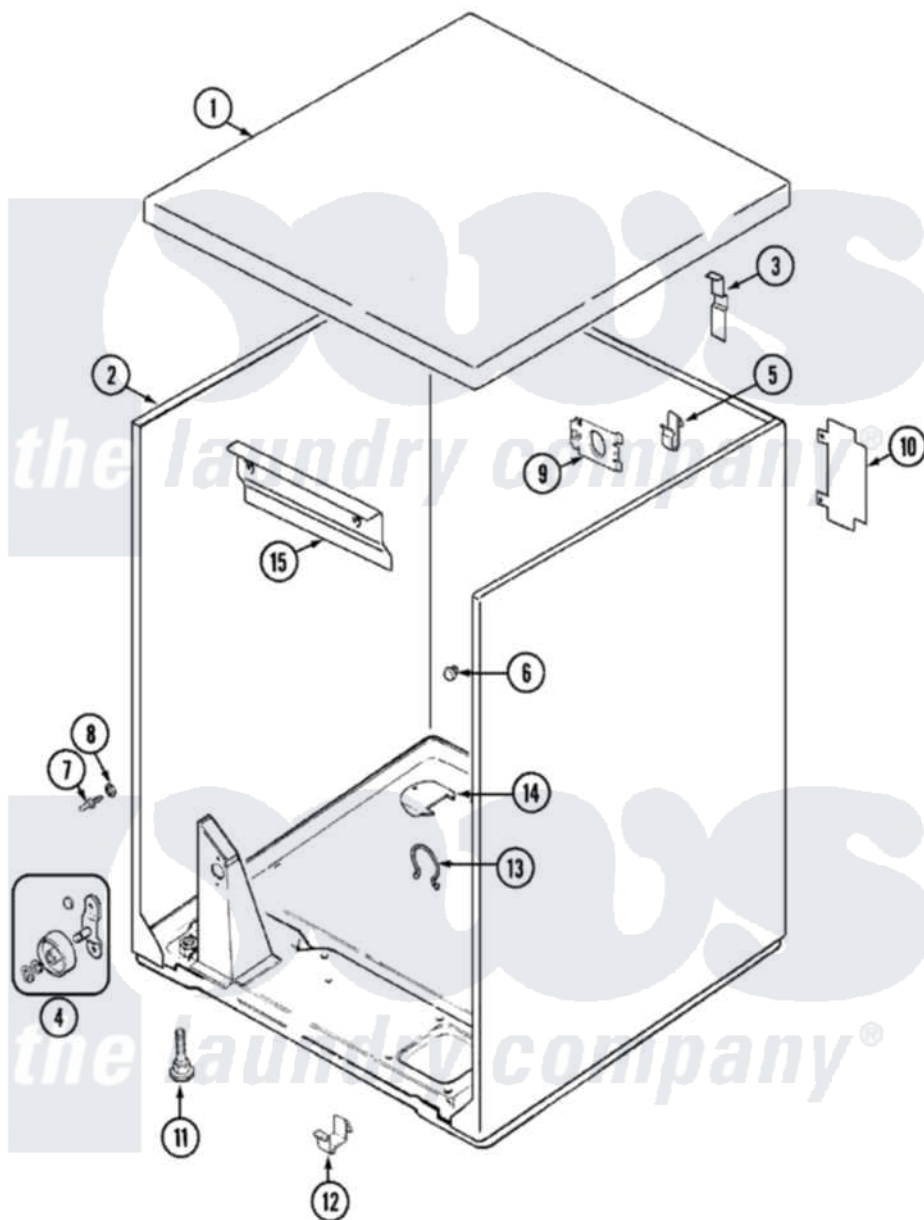

# Admiral ADE20N3V 01 - CABINET

Admiral Residential Admiral ADE20N3V Dryer Parts Parts Diagram 01 - CABINET  
 Click on the part number to view part

Item	Original Part Number	Replaced By	Status	Part Description
1	53-2435		Not Available	TOP, CABINET
2	53-2559	<a href="#">31001714</a>		Cabinet And Base Assembly
3	<a href="#">33-0930</a>			Pad, Top Hinge
"	<a href="#">63-5712</a>			Hinge, Cabinet Top
"	25-3092	<a href="#">90767</a>		Screw, 8A X 3/8 HeX Washer Head Tapping
4	<a href="#">LA-1008</a>			Rr Roller Kit
"	LA-1007	<a href="#">12002126</a>		Reinforcement Brace/Glide Kit
5	<a href="#">25-3034</a>			Clip, Wiring
6	<a href="#">33-2653</a>			Bumper, Cabinet
7	<a href="#">53-0643</a>			Pin, Locator
8	25-0224	<a href="#">3400029</a>		Nut, Adapter Plate
"	<a href="#">53-0200</a>			Sleeve, Locator Pin
9	53-0135		Not Available	SUPPORT, POWER CORD
"	25-7828	<a href="#">489483</a>		Screw 10-32 X 1/2
10	25-7857	<a href="#">90767</a>		Screw, 8A X 3/8 HeX Washer Head Tapping

"	<a href="#">53-0284</a>		Cover, Terminal
11	63-5834	Not Available	LEG, LEVELING
12	<a href="#">53-0120</a>		Clip, Front Panel
13	25-7027	<a href="#">16515</a>	Clip
14	<a href="#">53-1921</a>		Shield, Wiring
"	25-7733	<a href="#">681414</a>	Screw, 10AB X 1/2
15	<a href="#">25-3457</a>		Screw, Sems
"	<a href="#">53-0133</a>		Shield, Heat
"	<a href="#">53-2350</a>		Shield, Heat
"	<a href="#">53-0133</a>		Shield, Heat