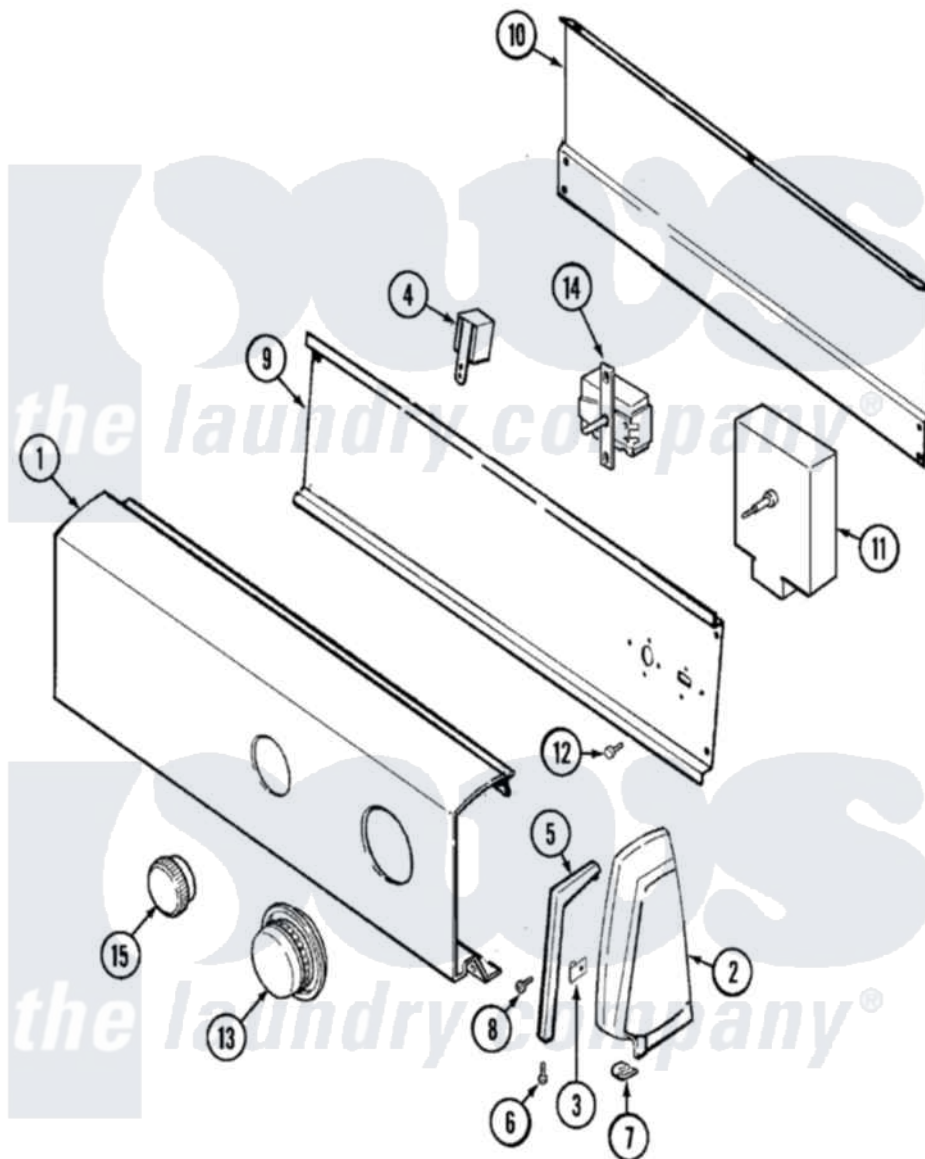

Admiral ADE20N3V 02 - CONTROL PANEL

Admiral [Residential Admiral ADE20N3V Dryer Parts](#) Parts Diagram 02 - CONTROL PANEL
 Click on the part number to view part

Item	Original Part Number	Replaced By	Status	Part Description
1	53-2361		Not Available	CONTROL PANEL
"	31001174		Not Available	PANEL, CONTROL
2	35-2668	21001453		Cap- End
"	25-3092	90767		Screw, 8A X 3/8 HeX Washer Head Tapping
"	35-2669		Not Available	CAP, END (LT)(WHT)
3	25-7702			Speedclip, End Cap To Control Panel
4	25-3092	90767		Screw, 8A X 3/8 HeX Washer Head Tapping
"	53-1639			Buzzer Assembly
5	53-0278		Not Available	TRIM, END CAP (LT)
"	53-0277		Not Available	TRIM, END CAP (RT)
6	25-7760			Screw
7	25-7851			Speedclip, End Cap To Top
8	25-7649	910187		Screw
9	31001128		Not Available	SHIELD, CONTROL

"	31001193		Pad, Shield
"	53-1676		Shield, Control
"	53-2504	31001193	Pad, Shield
10	35-2688	21001460	Shield, Rear
11	63-6743	31001484	Resistor Assembly
"	53-1758		Timer
12	31001119	W10116760	Screw
13	53-2129		Knob, And Skirt Assembly
14	31001129		Switch, Temperature
"	53-0344	Not Available	SWITCH, TEMPERATURE
"	53-1267	53-0456	Switch, Selector
"	31001236		Switch, Temperature
15	35-2673	21001239	Knob, Selector
NI	31001008		Manual, Use And Care
"	31001007	Not Available	MANUAL, USE & CARE
"	16002079	Not Available	GUIDE, QUICK REF - ADMIRAL