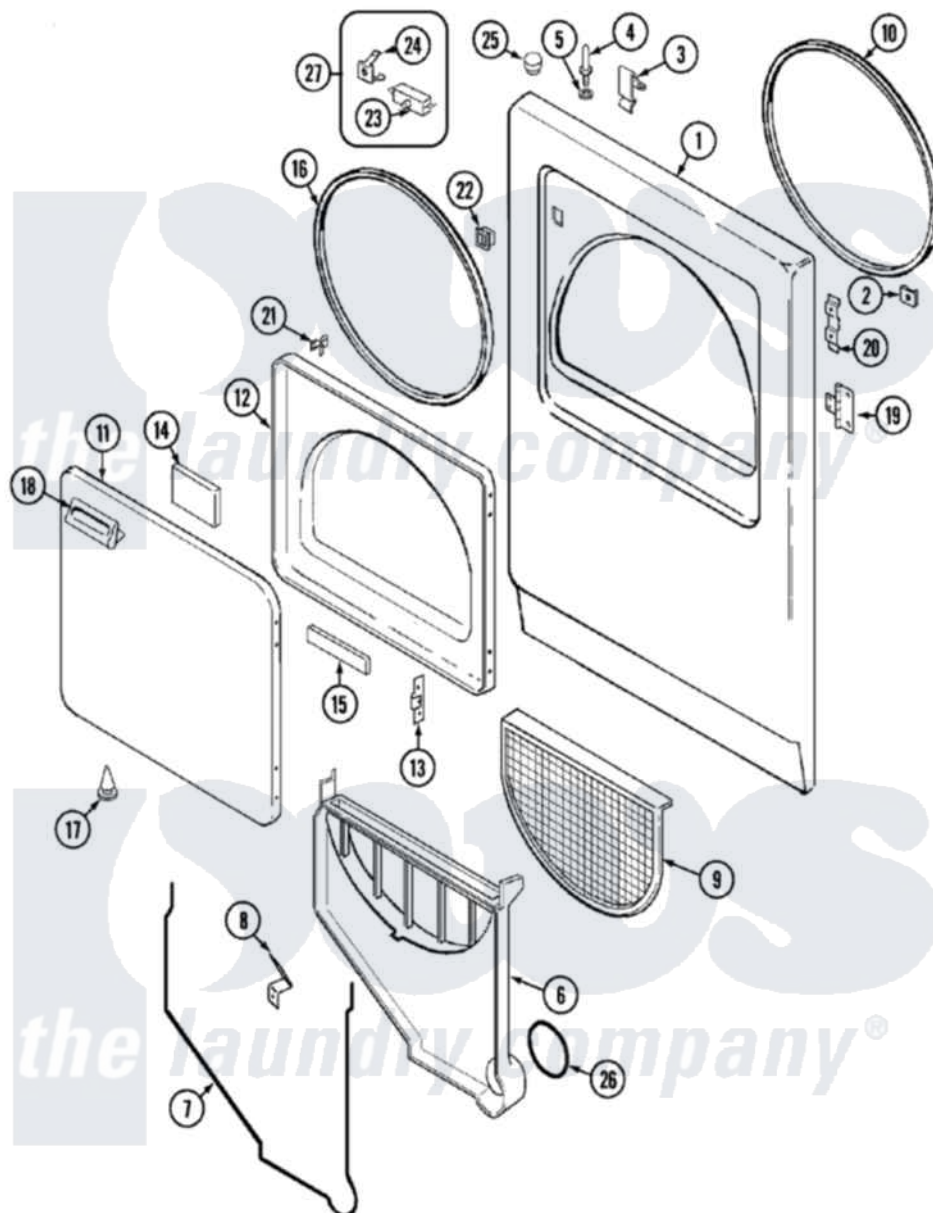

Admiral ADE20N3V 03 - DOOR

Admiral [Residential Admiral ADE20N3V Dryer Parts](#) Parts Diagram 03 - DOOR
 Click on the part number to view part

Item	Original Part Number	Replaced By	Status	Part Description
1	53-0726	31001771		Panel, Front
2	25-7817		Not Available	CLIP, U-TYPE
"	25-7820	489478		Screw, 8 X 1/2
3	25-7220			Clip, Cabinet Top
4	53-0643			Pin, Locator
5	53-0200			Sleeve, Locator Pin
"	25-0224	3400029		Nut, Adapter Plate
6	25-7810	415013-35		Screw
"	53-1299	12001324		Duct Kit, Collector
7	53-0204			Seal
8	53-0123			Clip
9	53-0918			Filter, Lint
10	53-0281	31001747		Seal Assembly
11	53-0154			Panel, Outer Door
"	25-7770	3196169		Screw, Element
12	53-0912		Not Available	PANEL, INNER DOOR (WHT)

13	53-0119		Clip, Hinge
14	53-1490		Door Pad
15	53-1491		Door Pad
16	53-0648	31001529	Seal, Door
17	25-7889		Plug Button
18	53-0928	53-0927	Handle, Door
"	25-7810	415013-35	Screw
"	53-0927		Handle, Door
19	53-1492		Hinge, Dryer Door
"	25-7809		Screw, No.6-20 1/2 Flthd Torx
20	53-0121	Not Available	TWIN NUT
21	53-2364	LA-1003	Door Catch Kit
"	LA-1003		Door Catch Kit
22	53-0187	LA-1003	Door Catch Kit
23	53-0148		Switch, Door
24	63-5990	31001319	Clip, Switch
25	33-2653		Bumper, Cabinet
26	53-0203	12001324	Duct Kit, Collector
27	LA-1005		Switch Kit