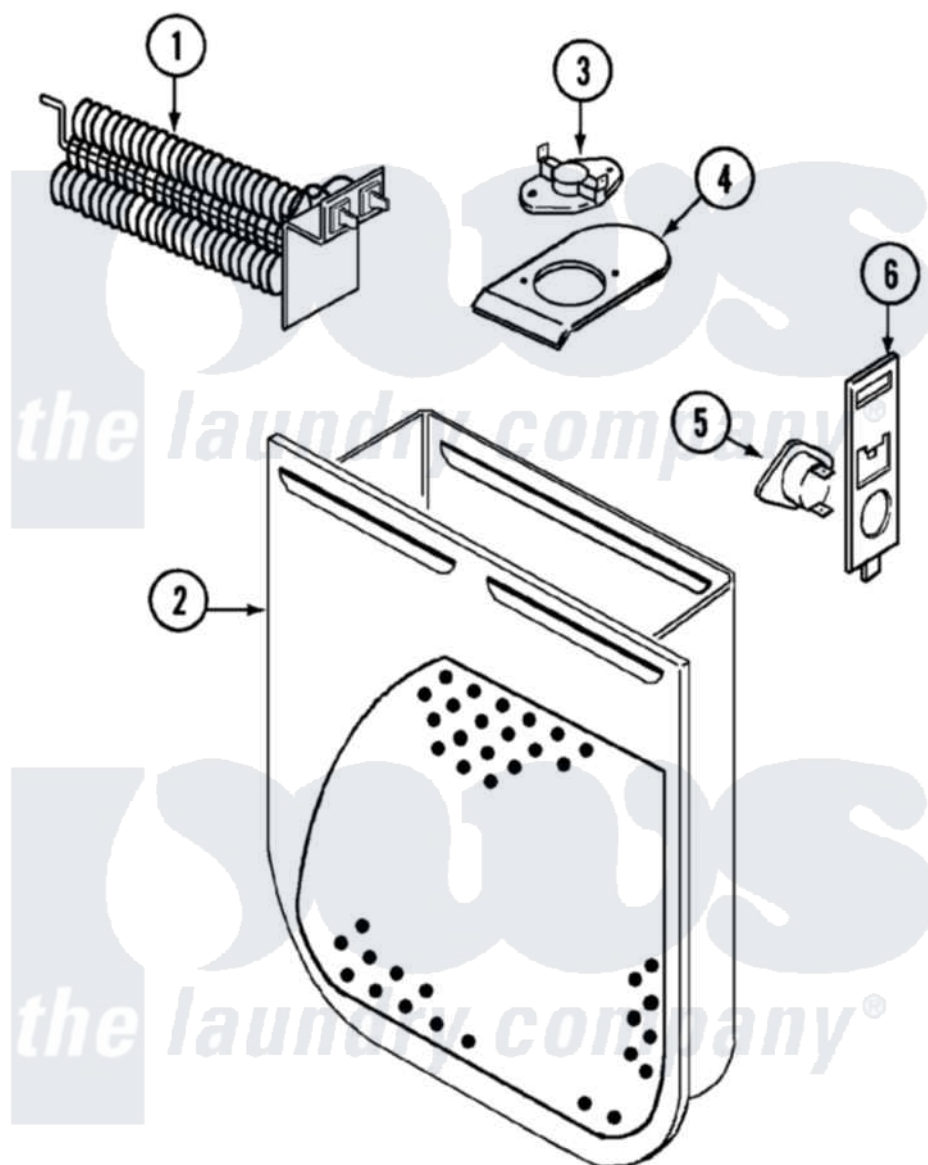

Admiral ADE20N3V 04 - HEATER

Admiral [Residential Admiral ADE20N3V Dryer Parts](#) Parts Diagram 04 - HEATER
 Click on the part number to view part

Item	Original Part Number	Replaced By	Status	Part Description
1	53-1641	LA-1044		Element
"	25-7863			Screw
2	53-1232			Heater Housing Assembly
"	25-7819	M0217225		Screw
3	53-0771			Thermostat, Hi-Limit
"	25-3083	212951		Screw, No.6-32 X 1/4 Inch
4	53-0285			Bracket, Thermostat
"	53-0285			Bracket, Thermostat
"	25-7741	W10116760		Screw
5	LA-1053			Fuse Kit, Thermal
6	53-1181			Bracket, Thermal Fuse