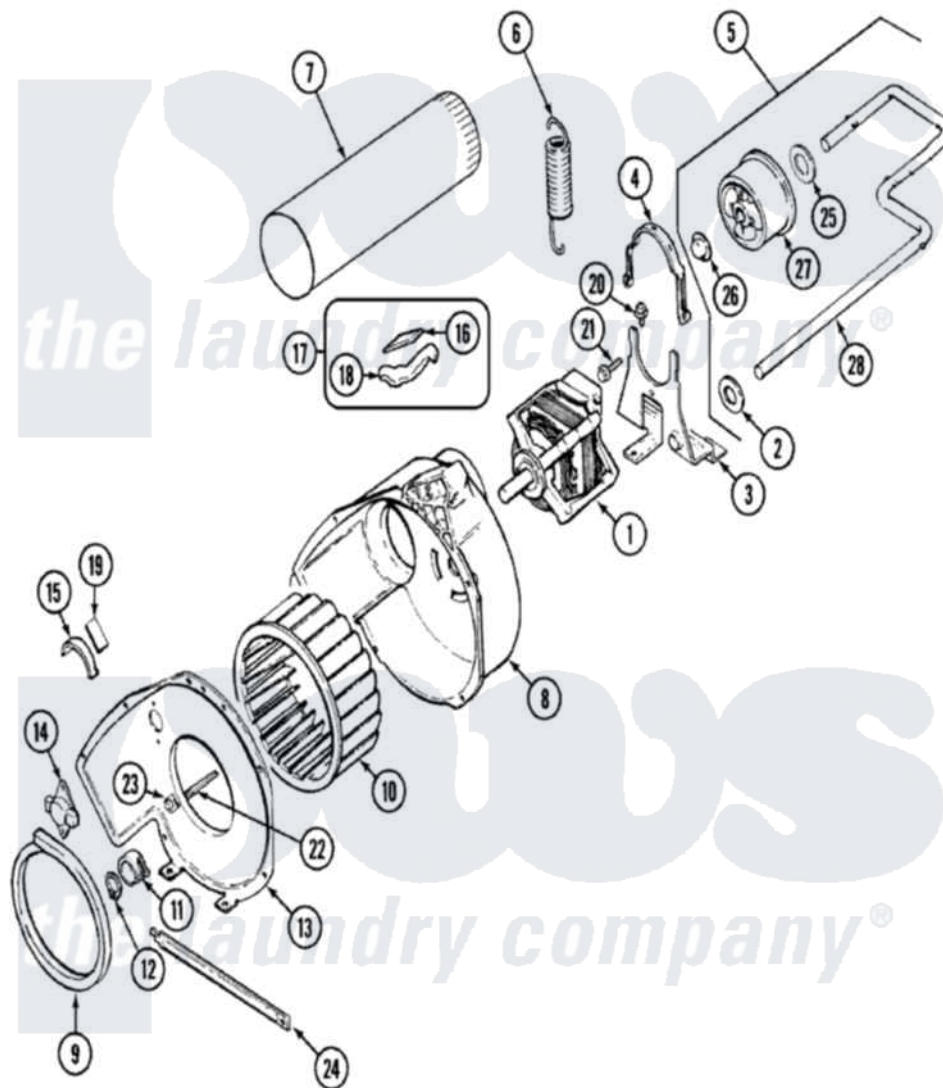

# Admiral ADE20N3V 05 - MOTOR & DRIVE

Admiral Residential Admiral ADE20N3V Dryer Parts Parts Diagram 05 - MOTOR & DRIVE  
 Click on the part number to view part

Item	Original Part Number	Replaced By	Status	Part Description
1	53-2275	<a href="#">W10410996</a>		Motor-Drve
"	31001015	<a href="#">W10410996</a>		Motor-Drve
"	31001015	<a href="#">W10410996</a>		Motor-Drve
"	53-0932	<a href="#">31001535</a>		Pulley, Motor
"	31001316	<a href="#">W10410996</a>		Motor-Drve
2	<a href="#">25-7815</a>			Washer
3	53-1932	<a href="#">31001570</a>		Bracket, Motor
"	25-7811		Not Available	SCREW
4	53-0214	<a href="#">660658</a>		Clamp, Motor Mounting 343481 685441
5	<a href="#">53-2287</a>			Idler Assembly
6	53-2209	<a href="#">31001465</a>		Spring, Idler
7	<a href="#">53-0134</a>			Duct, Exhaust
"	25-2134	<a href="#">W10116760</a>		Screw
8	<a href="#">53-1801</a>			Housing, Blower
9	53-0203	<a href="#">12001324</a>		Duct Kit, Collector
10	<a href="#">31001317</a>			Wheel, Blower