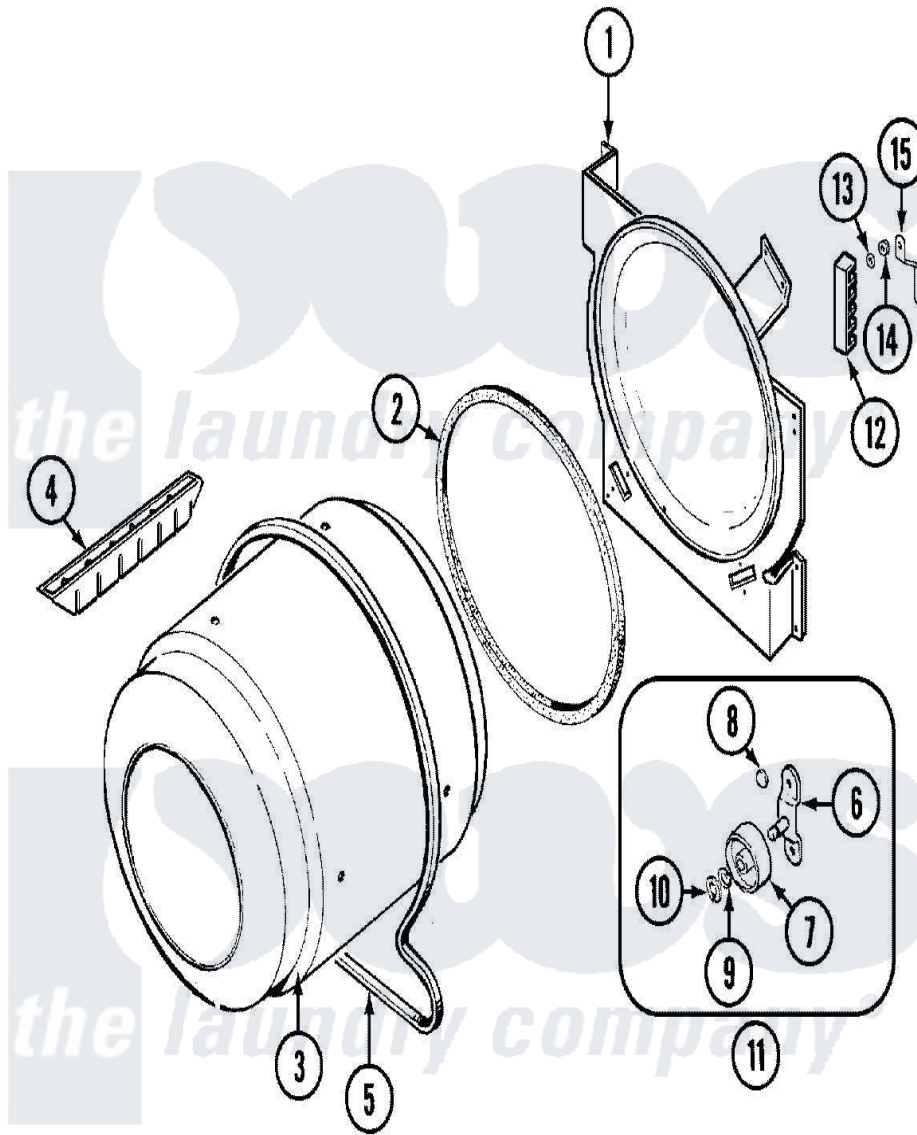

Admiral ADE20N3V 06 - TUMBLER

Admiral Residential Admiral ADE20N3V Dryer Parts Parts Diagram 06 - TUMBLER
 Click on the part number to view part

Item	Original Part Number	Replaced By	Status	Part Description
1	25-7733	681414		Screw, 10AB X 1/2
"	LA-1054			Dryer Bulkhead Kit
2	53-0281	31001747		Seal Assembly
3	53-1250			Cylinder
4	25-7759	3196164		Screw
"	Y02100002		Not Available	BAFFLE (WHT)
5	31531589	341241		Belt
6	25-7101	3351614		Screw, Gearcase Cover Mounting
"	53-0197			Support Assembly-Cylinder Rear
7	31001096			Roller
8	25-7813			Spacer
9	25-7814			Washer
10	25-7854			Ring, Retaining
11	LA-1008			Rr Roller Kit
12	53-1518			Block, Terminal

"	25-7952	3400074	Screw
13	25-3122		Washer, Flat
14	25-7808	21001837	Nut, Lock W/Nylon Insert
"	25-0027	112432	Nut
15	53-0965		Not Available STRAP, GROUND