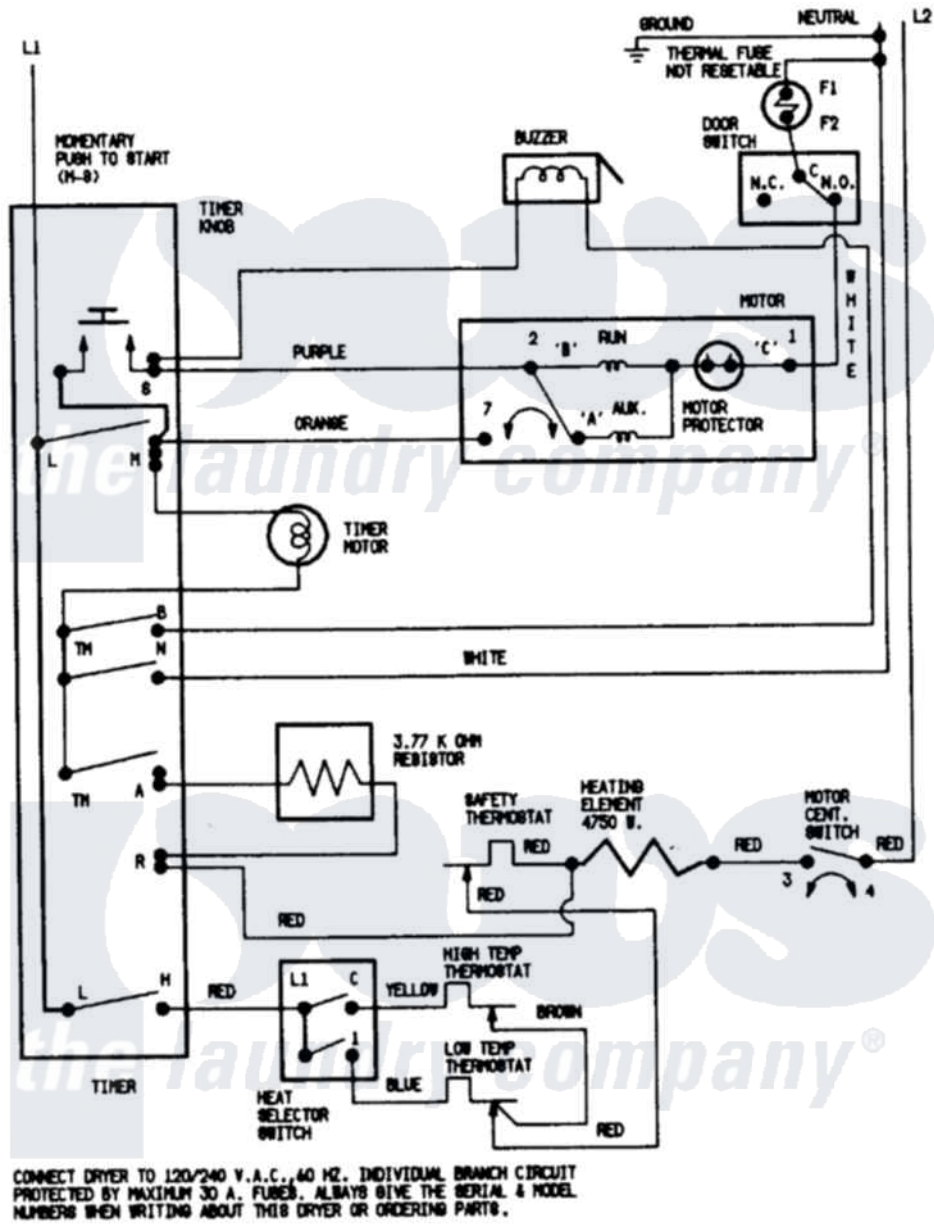

Admiral ADE20N3V 07 - WIRING INFORMATION

Admiral Residential Admiral ADE20N3V Dryer Parts Parts Diagram 07 - WIRING INFORMATION
 Click on the part number to view part

Item	Original Part Number	Replaced By	Status	Part Description
NI	15002524		Not Available	WIRING INFORMATION
"	15001200		Not Available	WIRING INFORMATION