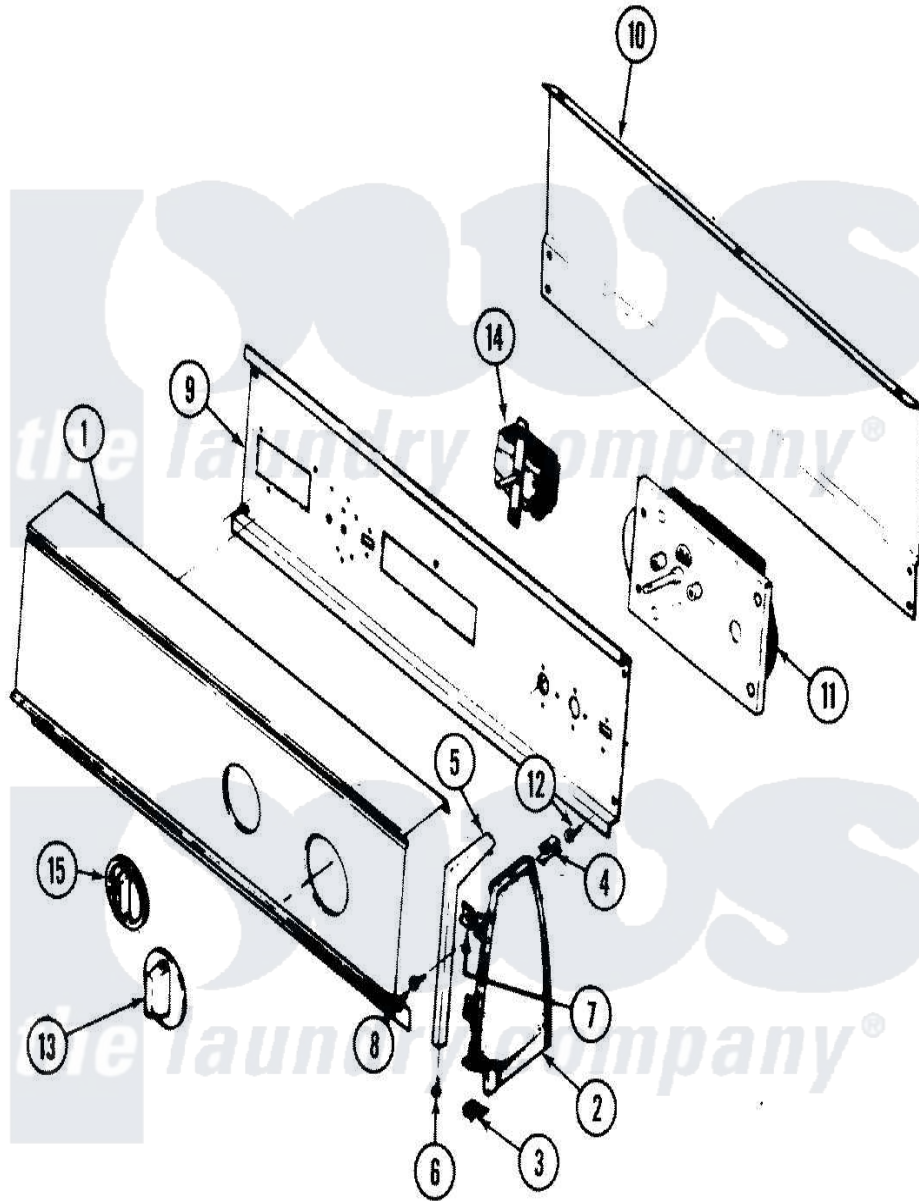

Admiral ADE25K3A 03 - CONTROL PANEL (REV. E)

Admiral Residential Admiral ADE25K3A Dryer Parts Parts Diagram 03 - CONTROL PANEL (REV. E)
 Click on the part number to view part

Item	Original Part Number	Replaced By	Status	Part Description
1	53-1823		Not Available	CONTROL PANEL
2	35-2487	21001451		Cap- End
"	25-7649	910187		Screw
"	25-7697	25-2219		Screw
"	25-7702			Speedclip, End Cap To Control Panel
"	25-7851			Speedclip, End Cap To Top
"	35-2488	21001452		Cap- End
3	25-7691		Not Available	SCREW, END CAP TO TOP
"	25-7851			Speedclip, End Cap To Top
4	25-7435	33002917		Screw, No.10-16
"	25-7852			Speedclip, Rr Shld To End Cap
5	53-0277		Not Available	TRIM, END CAP (RT)
"	53-0278		Not Available	TRIM, END CAP (LT)
6	25-7760			Screw
7	25-7702			Speedclip, End Cap To Control

7	25-1192			Panel
8	25-3092	90767		Screw, 8A X 3/8 HeX Washer Head Tapping
9	53-2504	31001193		Pad, Shield
"	53-1676			Shield, Control
10	35-2688	21001460		Shield, Rear
11	63-6743	31001484		Resistor Assembly
"	53-1812			Timer
12	25-7435	33002917		Screw, No.10-16
13	53-1533	31001219		Knob Ski
14	53-0344		Not Available	SWITCH, TEMPERATURE
"	25-3092	90767		Screw, 8A X 3/8 HeX Washer Head Tapping
15	35-2185	21001283		Knob, Selector----Piq
NI	53-1452-1		Not Available	MANUAL, USE & CARE