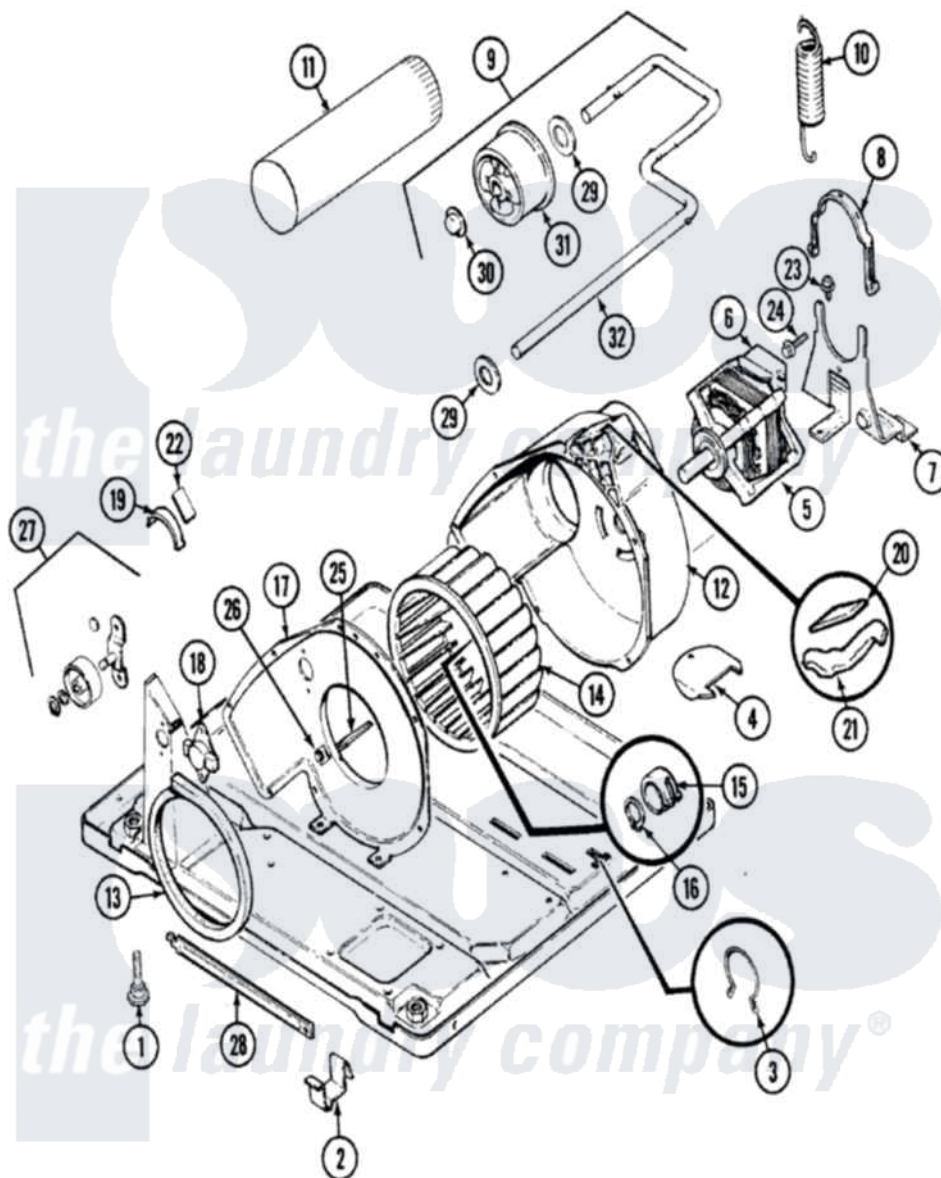

Admiral ADE25K3A 07 - MOTOR & DRIVE (REV. E)

Admiral [Residential Admiral ADE25K3A Dryer Parts](#) Parts Diagram 07 - MOTOR & DRIVE (REV. E)
 Click on the part number to view part

Item	Original Part Number	Replaced By	Status	Part Description
1	63-5519		Not Available	LEG, LEVELING
2	53-0120			Clip, Front Panel
3	25-7027	16515		Clip
4	25-7741	W10116760		Screw
"	53-0153		Not Available	SHIELD, WIRING
5	53-2277	31001017		Motor
6	53-0693	53-0332		Motor Switch
7	25-7811		Not Available	SCREW
"	53-1932	31001570		Bracket, Motor
8	53-0214	660658		Clamp, Motor Mounting 343481 685441
9	53-2287			Idler Assembly
10	53-2209	31001465		Spring, Idler
11	25-2134	W10116760		Screw
"	53-0134			Duct, Exhaust
12	53-1801			Housing, Blower
13	53-0203	12001324		Duct Kit, Collector

14	53-0106		Blower Wheel
15	25-7823	312967	Clamp, Blower Housing
16	25-7855		Ring, Retaining
17	25-7807	33002917	Screw, No.10-16
"	53-1933		Not Available COVER, BLOWER HOUSING
18	25-2134	W10116760	Screw
"	53-0170		Not Available THERMOSTAT, LO-LIMIT (120/110)
"	53-1107		Thermostat, Control
19	LA-1006		Glide Kit, Tumbler
"	53-2273	31001470	Glide, Tumbler
20	53-0724	31001356	Pad, Glide
21	53-0183	31001469	Glide, Tumbler
22	53-1684	31001356	Pad, Glide
"	LA-1008		Rr Roller Kit
23	25-7699		Not Available STRAIN RELIEF
24	25-7674		Screw
25	53-1026		Guide, Vane Inlet
26	25-3457		Screw, Sems
27	LA-1007	12002126	Reinforcement Brace/Glide Kit
28	LA-2010	53-1625	Brace, Tumbler Support
29	25-7815		Washer
30	25-7957		Pushnut
31	53-1628	31001344	Pulley, Idler
32	53-2250	53-2287	Idler Assembly