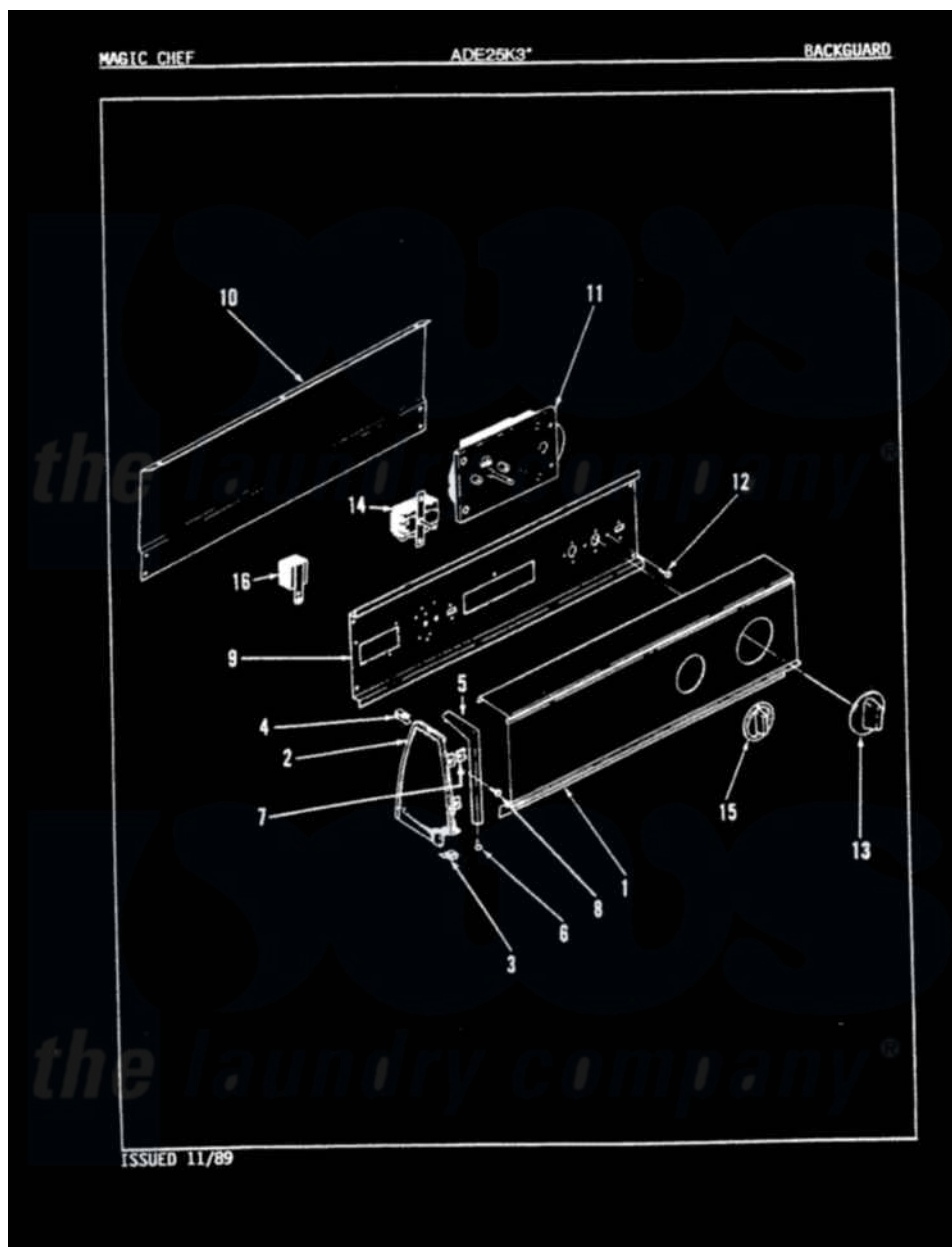

# Admiral ADE25K3W 01 - CONTROL PANEL (REV. A-D)

Admiral Residential Admiral ADE25K3W Dryer Parts Parts Diagram 01 - CONTROL PANEL (REV. A-D)  
 Click on the part number to view part

Item	Original Part Number	Replaced By	Status	Part Description
1	53-1281		Not Available	CONTROL PANEL
2	25-7649	<a href="#">910187</a>		Screw
"	<a href="#">25-7702</a>			Speedclip, End Cap To Control Panel
"	<a href="#">25-7760</a>			Screw
"	<a href="#">25-7851</a>			Speedclip, End Cap To Top
"	<a href="#">53-0264</a>			RH Endcap
"	53-0278		Not Available	TRIM, END CAP (LT)
"	53-0277		Not Available	TRIM, END CAP (RT)
"	<a href="#">53-0265</a>			LH Endcap
3	<a href="#">25-7851</a>			Speedclip, End Cap To Top
"	25-7697	<a href="#">25-2219</a>		Screw
4	25-7435	<a href="#">33002917</a>		Screw, No.10-16
"	<a href="#">25-7852</a>			Speedclip, Rr Shld To End Cap
5	W10124350		Not Available	NOT REQUIRED PART OR SEE NOTE

6	W10124350		Not Available	NOT REQUIRED PART OR SEE NOTE
7	W10124350		Not Available	NOT REQUIRED PART OR SEE NOTE
8	W10124350		Not Available	NOT REQUIRED PART OR SEE NOTE
9	<a href="#">53-1676</a>			Shield, Control
"	53-0365	<a href="#">53-1676</a>		Shield, Control
10	35-2688	<a href="#">21001460</a>		Shield, Rear
"	53-0268	<a href="#">21001460</a>		Shield, Rear
11	<a href="#">53-1812</a>			Timer
"	<a href="#">53-1369</a>			Timer
"	53-1360		Not Available	TIMER MOTOR
"	63-6743	<a href="#">31001484</a>		Resistor Assembly
12	25-0205	<a href="#">216412</a>		Screw, Bracket To Timer
"	25-7435	<a href="#">33002917</a>		Screw, No.10-16
13	53-1533	<a href="#">31001219</a>		Knob Ski
14	25-3092	<a href="#">90767</a>		Screw, 8A X 3/8 HeX Washer Head Tapping
"	53-1265		Not Available	ROTARY SWITCH
15	35-2185	<a href="#">21001283</a>		Knob, Selector---Piq
16	W10124350		Not Available	NOT REQUIRED PART OR SEE NOTE NOT REQUIRED
"	W10124350		Not Available	NOT REQUIRED PART OR SEE NOTE NOT REQUIRED
NI	63-5577-1		Not Available	MANUAL, USE & CARE