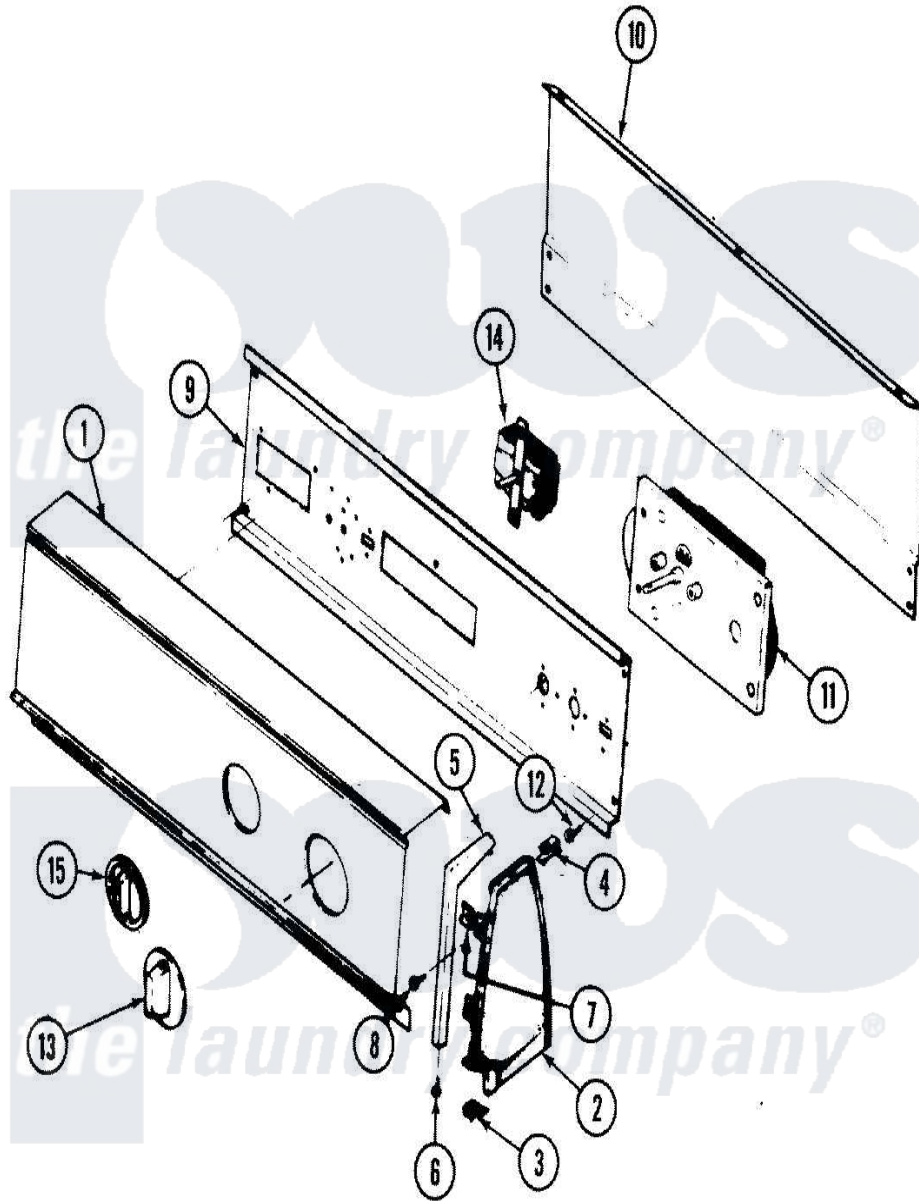

Admiral ADE25K3W 02 - CONTROL PANEL (REV. E)

Admiral [Residential Admiral ADE25K3W Dryer Parts](#) Parts Diagram 02 - CONTROL PANEL (REV. E)
 Click on the part number to view part

Item	Original Part Number	Replaced By	Status	Part Description
1	53-1823		Not Available	CONTROL PANEL
2	35-2487	21001451		Cap- End
"	25-7649	910187		Screw
"	25-7697	25-2219		Screw
"	25-7702			Speedclip, End Cap To Control Panel
"	25-7851			Speedclip, End Cap To Top
"	35-2488	21001452		Cap- End
3	25-7691		Not Available	SCREW, END CAP TO TOP
"	25-7851			Speedclip, End Cap To Top
4	25-7435	33002917		Screw, No.10-16
"	25-7852			Speedclip, Rr Shld To End Cap
5	53-0277		Not Available	TRIM, END CAP (RT)
"	53-0278		Not Available	TRIM, END CAP (LT)
6	25-7760			Screw
7	25-7702			Speedclip, End Cap To Control

7	25-1192			Panel
8	25-3092	90767		Screw, 8A X 3/8 HeX Washer Head Tapping
9	53-2504	31001193		Pad, Shield
"	53-1676			Shield, Control
10	35-2688	21001460		Shield, Rear
11	63-6743	31001484		Resistor Assembly
"	53-1812			Timer
12	25-7435	33002917		Screw, No.10-16
13	53-1533	31001219		Knob Ski
14	53-0344		Not Available	SWITCH, TEMPERATURE
"	25-3092	90767		Screw, 8A X 3/8 HeX Washer Head Tapping
15	35-2185	21001283		Knob, Selector----Piq
NI	53-1452-1		Not Available	MANUAL, USE & CARE