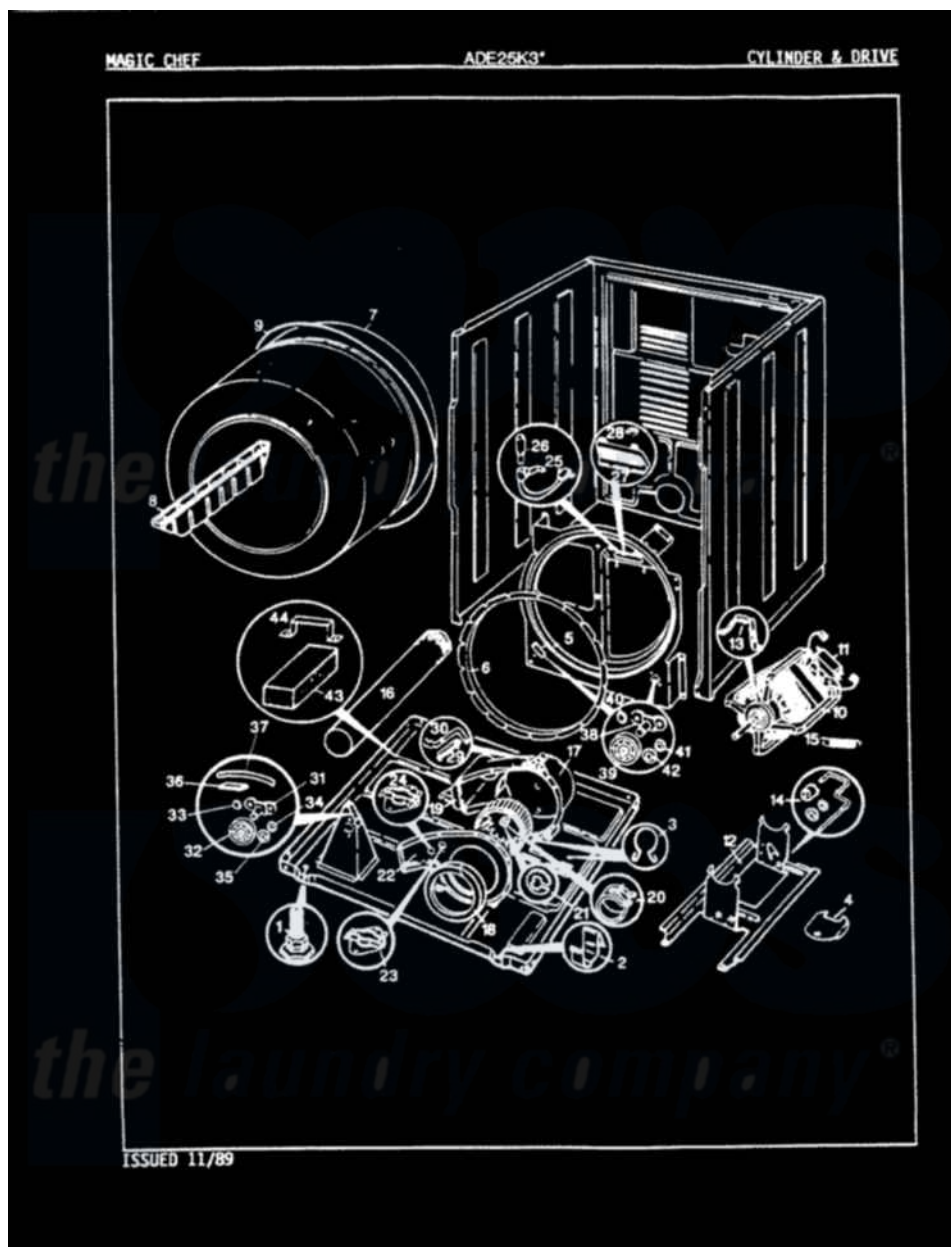

Admiral ADE25K3W 03 - CYLINDER & DRIVE (REV. A-D)

Admiral Residential Admiral ADE25K3W Dryer Parts Parts Diagram 03 - CYLINDER & DRIVE (REV. A-D)
 Click on the part number to view part

Item	Original Part Number	Replaced By	Status	Part Description
1	63-5519		Not Available	LEG, LEVELING
2	53-0120			Clip, Front Panel
3	25-7027	16515		Clip
4	25-7741	W10116760		Screw
"	53-0153		Not Available	SHIELD, WIRING
5	53-1708	LA-1054		Dryer Bulkhead Kit
"	25-7733	681414		Screw, 10AB X 1/2
6	53-0282	31001637		Seal Assembly, Cylinder Front
7	53-0178	53-1250		Cylinder
8	25-7759	3196164		Screw
"	53-0117		Not Available	BAFFLE, GRAY
9	53-1080	341241		Belt
10	53-1043			Motor Assembly 230V/50Hz
11	53-0693	53-0332		Motor Switch
12	25-7811		Not Available	SCREW
"	53-0105		Not Available	BRACKET