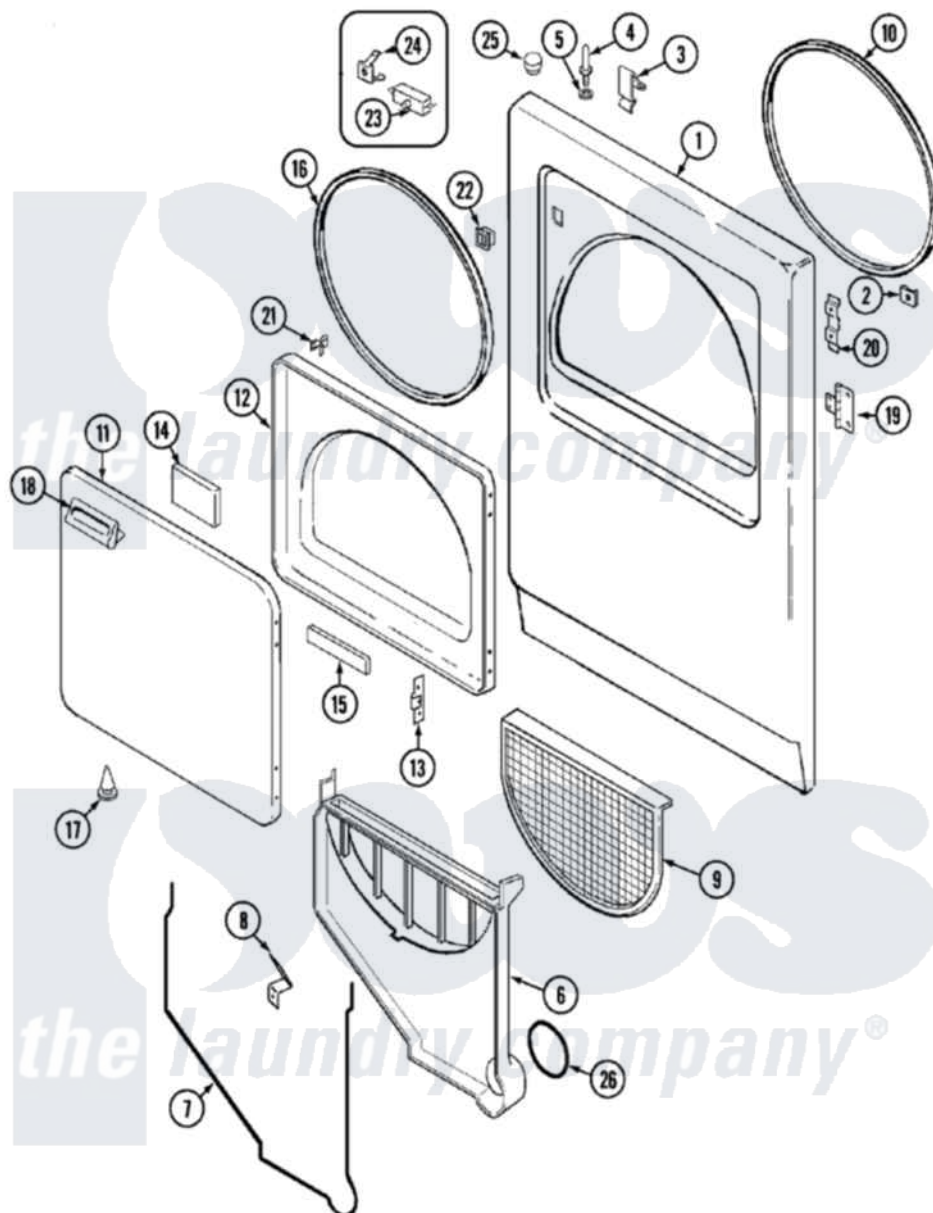

Admiral ADE25K3W 04 - DOOR (REV. E)

Admiral [Residential Admiral ADE25K3W Dryer Parts](#) Parts Diagram 04 - DOOR (REV. E)

[Click on the part number to view part](#)

Item	Original Part Number	Replaced By	Status	Part Description
1	53-0726	31001771		Panel, Front
2	25-7820	489478		Screw, 8 X 1/2
"	25-7817		Not Available	CLIP, U-TYPE
3	25-7220			Clip, Cabinet Top
4	53-0643			Pin, Locator
5	25-0224	3400029		Nut, Adapter Plate
"	53-0200			Sleeve, Locator Pin
6	25-7810	415013-35		Screw
"	53-1299	12001324		Duct Kit, Collector
7	53-0204			Seal
8	53-0123			Clip
9	53-0918			Filter, Lint
10	53-0282	31001637		Seal Assembly, Cylinder Front
11	53-0124		Not Available	CABINET TOP
12	53-0912		Not Available	PANEL, INNER DOOR (WHT)
13	53-0119			Clip, Hinge

14	53-1490		Door Pad
15	53-1491		Door Pad
16	53-0648	31001529	Seal, Door
"	25-7770	3196169	Screw, Element
17	25-3534	25-7889	Plug Button
18	53-0928	53-0927	Handle, Door
"	25-7810	415013-35	Screw
19	53-1492		Hinge, Dryer Door
"	25-7809		Screw, No.6-20 1/2 Flthd Torx
20	53-0121	Not Available	TWIN NUT
21	73-0033	LA-1003	Door Catch Kit
"	LA-1003		Door Catch Kit
22	25-7828	489483	Screw 10-32 X 1/2
"	53-0187	LA-1003	Door Catch Kit
23	53-0147	53-0148	Switch, Door
"	LA-1005		Switch Kit
24	63-5990	31001319	Clip, Switch
25	33-2653		Bumper, Cabinet
26	53-0203	12001324	Duct Kit, Collector