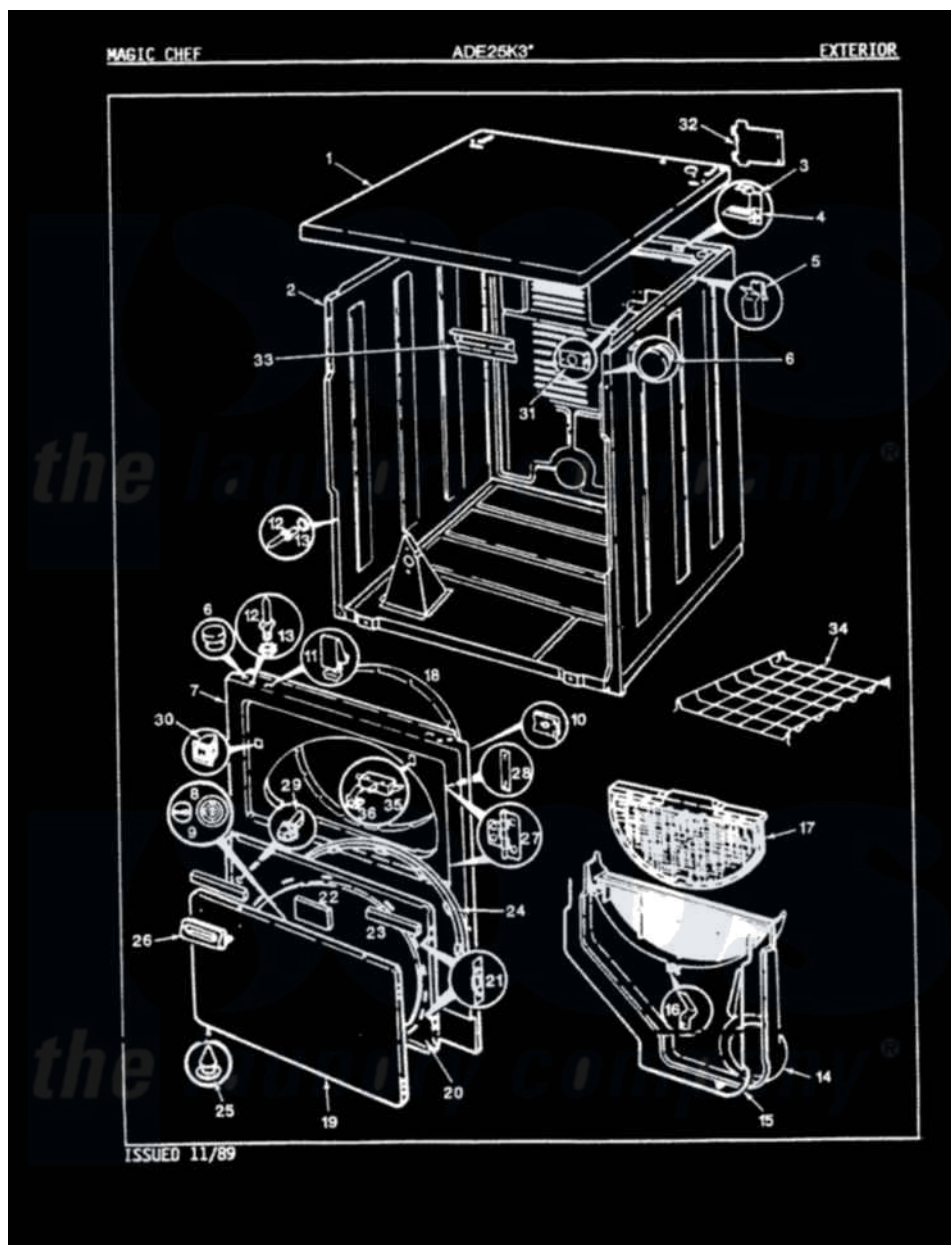

Admiral ADE25K3W 05 - EXTERIOR (REV. A-D)

Admiral Residential Admiral ADE25K3W Dryer Parts Parts Diagram 05 - EXTERIOR (REV. A-D)
 Click on the part number to view part

Item	Original Part Number	Replaced By	Status	Part Description
1	53-0314		Not Available	CABINET TOP
"	53-1711		Not Available	CABINET TOP (DRYER)
2	53-0667-25		Not Available	CABINET ASM
"	53-0667	31001714		Cabinet And Base Assembly
"	53-0667-24	31001715		Cabinet And Base Assembly
3	63-5712			Hinge, Cabinet Top
4	25-3092	90767		Screw, 8A X 3/8 HeX Washer Head Tapping
"	33-0930			Pad, Top Hinge
5	25-3034			Clip, Wiring
6	33-2653			Bumper, Cabinet
7	53-0726	31001771		Panel, Front
8	53-0155		Not Available	PLUG, GAS ACCESS (WHT)
9	53-0156			Button, Gas Access
10	25-7820	489478		Screw, 8 X 1/2
"	25-7817		Not Available	CLIP, U-TYPE
11	25-7220			Clip, Cabinet Top