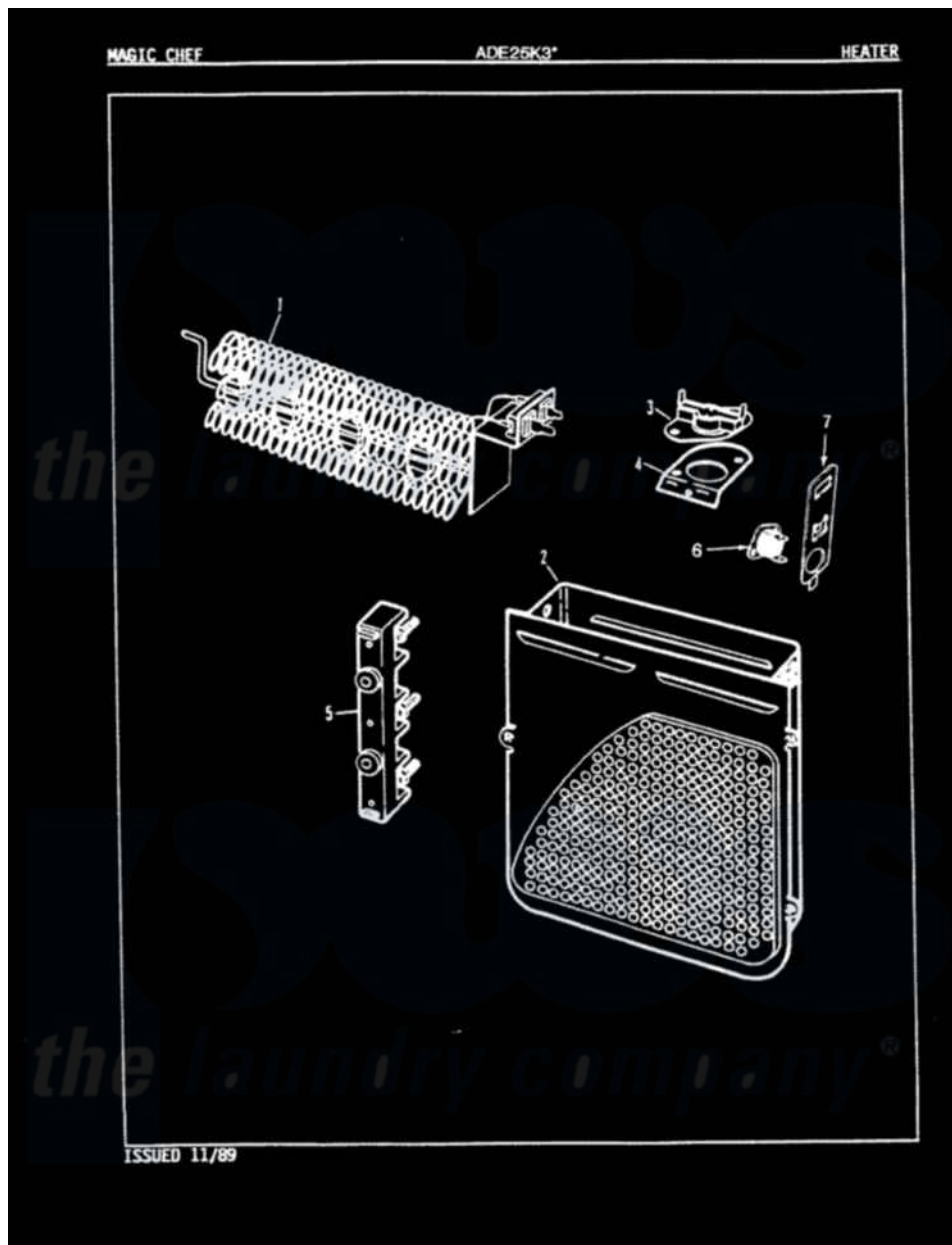

Admiral ADE25K3W 06 - HEATER (REV. A-D)

Admiral Residential Admiral ADE25K3W Dryer Parts Parts Diagram 06 - HEATER (REV. A-D)
 Click on the part number to view part

Item	Original Part Number	Replaced By	Status	Part Description
1	25-7863			Screw
"	53-0864	31001500		Element, Heating
2	25-7819	M0217225		Screw
"	53-1232			Heater Housing Assembly
3	53-0771			Thermostat, Hi-Limit
"	25-3083	212951		Screw, No.6-32 X 1/4 Inch
4	53-0285			Bracket, Thermostat
"	25-7741	W10116760		Screw
5	53-0166	53-1518		Block, Terminal
"	25-0027	112432		Nut
"	25-6124		Not Available	NUT
"	25-3123		Not Available	WASHER, CUP
"	25-3122			Washer, Flat
"	25-7803	3400074		Screw
6	53-1182			Fuse, Thermal
7	53-1181			Bracket, Thermal Fuse