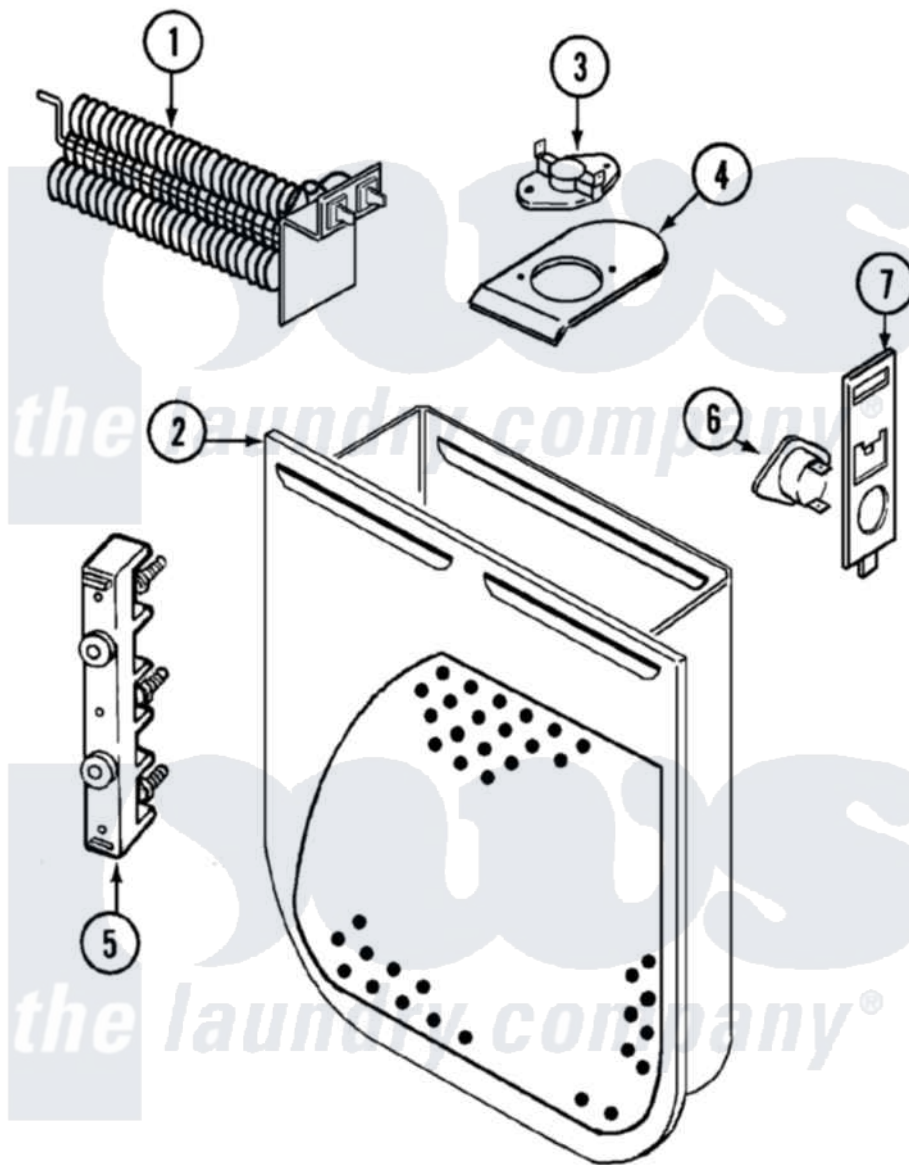

# Admiral ADE25K3W 07 - HEATER (REV. E)

Admiral [Residential Admiral ADE25K3W Dryer Parts](#) Parts Diagram 07 - HEATER (REV. E)  
 Click on the part number to view part

Item	Original Part Number	Replaced By	Status	Part Description
1	<a href="#">25-7863</a>			Screw
"	53-1931	<a href="#">31001500</a>		Element, Heating
2	25-7819	<a href="#">M0217225</a>		Screw
"	<a href="#">53-1232</a>			Heater Housing Assembly
3	<a href="#">53-0771</a>			Thermostat, Hi-Limit
"	25-3083	<a href="#">212951</a>		Screw, No.6-32 X 1/4 Inch
4	<a href="#">53-0285</a>			Bracket, Thermostat
"	25-7741	<a href="#">W10116760</a>		Screw
5	53-0166	<a href="#">53-1518</a>		Block, Terminal
"	25-0027	<a href="#">112432</a>		Nut
"	25-6124		Not Available	NUT
"	25-3123		Not Available	WASHER, CUP
"	<a href="#">25-3122</a>			Washer, Flat
"	25-7803	<a href="#">3400074</a>		Screw
6	<a href="#">53-1182</a>			Fuse, Thermal
7	<a href="#">53-1181</a>			Bracket, Thermal Fuse