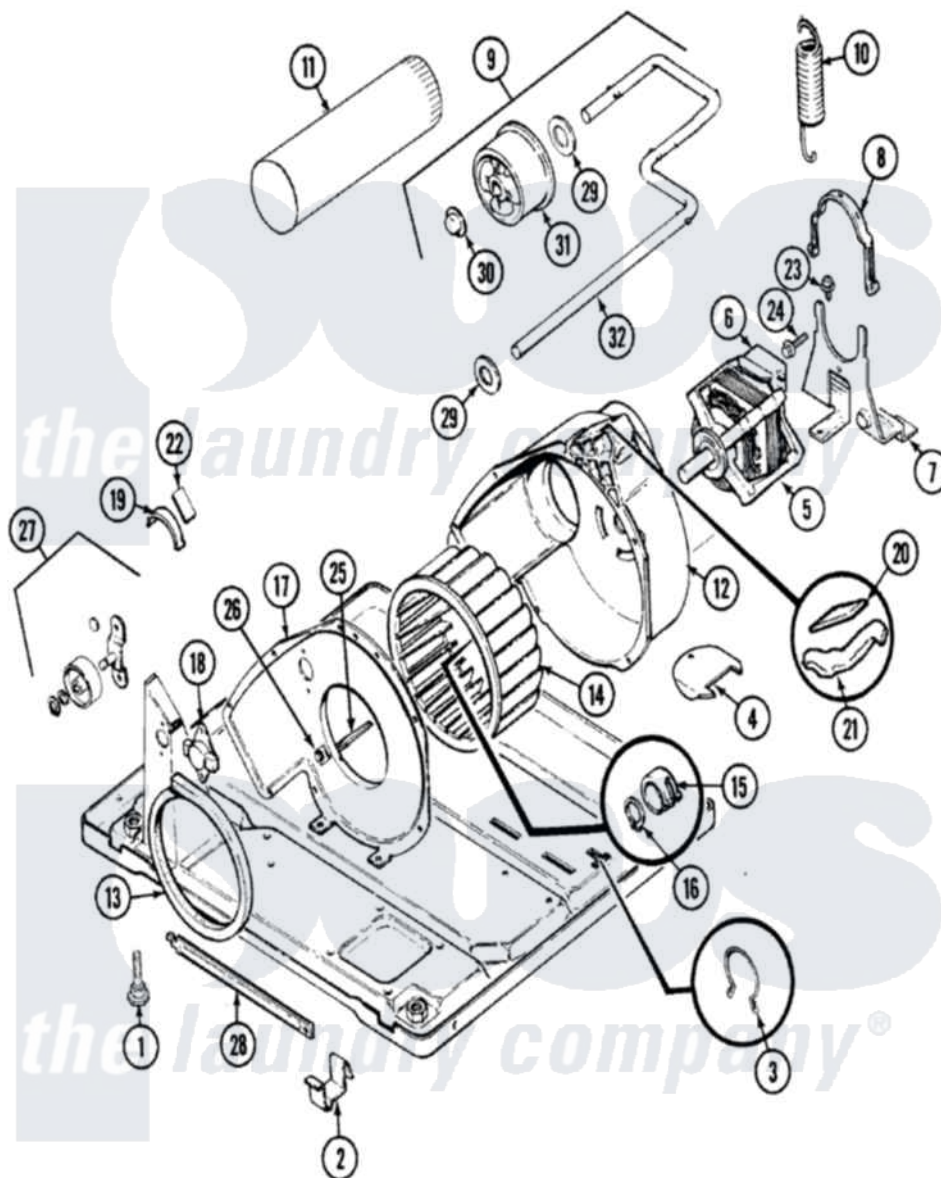

# Admiral ADE25K3W 08 - MOTOR & DRIVE (REV. E)

Admiral Residential Admiral ADE25K3W Dryer Parts Parts Diagram 08 - MOTOR & DRIVE (REV. E)  
 Click on the part number to view part

Item	Original Part Number	Replaced By	Status	Part Description
1	63-5519		Not Available	LEG, LEVELING
2	<a href="#">53-0120</a>			Clip, Front Panel
3	25-7027	<a href="#">16515</a>		Clip
4	25-7741	<a href="#">W10116760</a>		Screw
"	53-0153		Not Available	SHIELD, WIRING
5	53-2277	<a href="#">31001017</a>		Motor
6	53-0693	<a href="#">53-0332</a>		Motor Switch
7	25-7811		Not Available	SCREW
"	53-1932	<a href="#">31001570</a>		Bracket, Motor
8	53-0214	<a href="#">660658</a>		Clamp, Motor Mounting 343481 685441
9	<a href="#">53-2287</a>			Idler Assembly
10	53-2209	<a href="#">31001465</a>		Spring, Idler
11	25-2134	<a href="#">W10116760</a>		Screw
"	<a href="#">53-0134</a>			Duct, Exhaust
12	<a href="#">53-1801</a>			Housing, Blower
13	53-0203	<a href="#">12001324</a>		Duct Kit, Collector