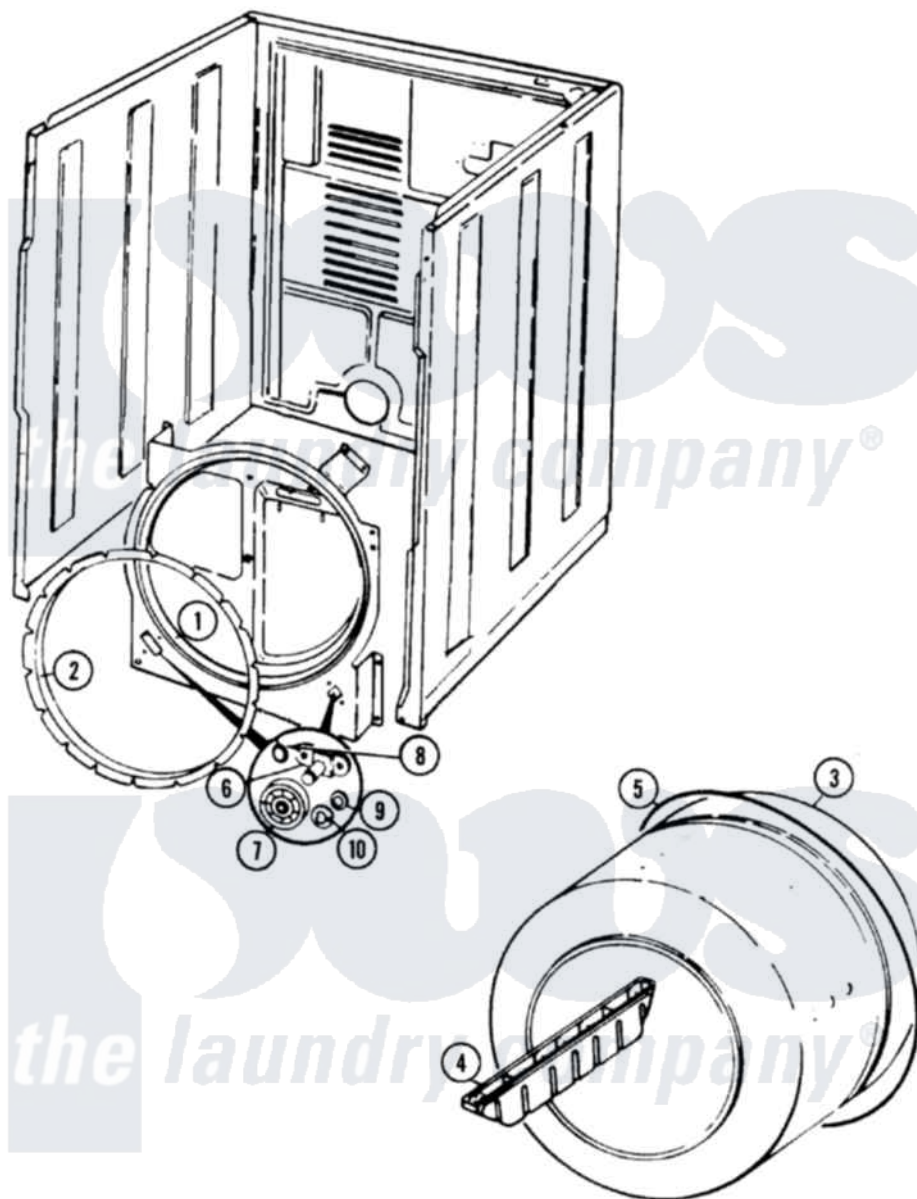

Admiral ADE25K3W 09 - TUMBLER (REV. E)

Admiral [Residential Admiral ADE25K3W Dryer Parts](#) Parts Diagram 09 - TUMBLER (REV. E)
 Click on the part number to view part

Item	Original Part Number	Replaced By	Status	Part Description
1	53-1708	LA-1054		Dryer Bulkhead Kit
"	25-7733	681414		Screw, 10AB X 1/2
2	53-0282	31001637		Seal Assembly, Cylinder Front
3	53-1250			Cylinder
4	25-7759	3196164		Screw
"	Y02100002		Not Available	BAFFLE (WHT)
5	53-1589	341241		Belt
6	53-0197			Support Assembly-Cylinder Rear
"	25-7101	3351614		Screw, Gearcase Cover Mounting
7	53-0642	31001096		Roller
8	25-7813			Spacer
9	25-7814			Washer
10	LA-1008			Rr Roller Kit
"	25-7854			Ring, Retaining