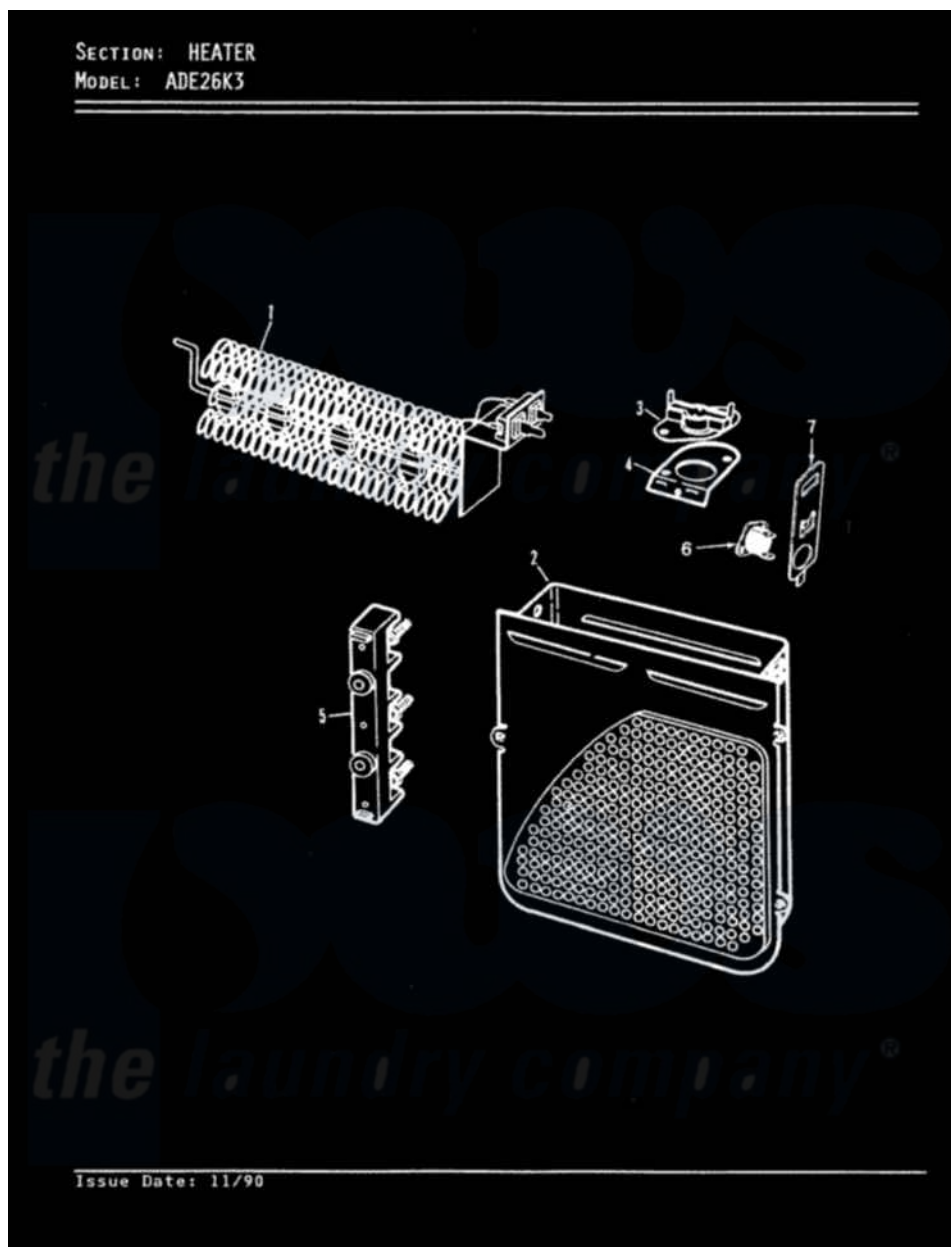

Admiral ADE26K3A 03 - HEATER (REV. A-C)

Admiral Residential Admiral ADE26K3A Dryer Parts Parts Diagram 03 - HEATER (REV. A-C)
 Click on the part number to view part

Item	Original Part Number	Replaced By	Status	Part Description
1	25-7863			Screw
"	53-0864	31001500		Element, Heating
2	25-7819	M0217225		Screw
"	53-1232			Heater Housing Assembly
"	53-0191			Heater Housing Assembly
3	53-0771			Thermostat, Hi-Limit
"	25-3083	212951		Screw, No.6-32 X 1/4 Inch
4	53-0285			Bracket, Thermostat
"	25-7741	W10116760		Screw
5	25-0027	112432		Nut
"	25-7803	3400074		Screw
"	25-6124		Not Available	NUT
"	25-3123		Not Available	WASHER, CUP
"	25-3122			Washer, Flat
"	53-0166	53-1518		Block, Terminal
6	53-1182			Fuse, Thermal