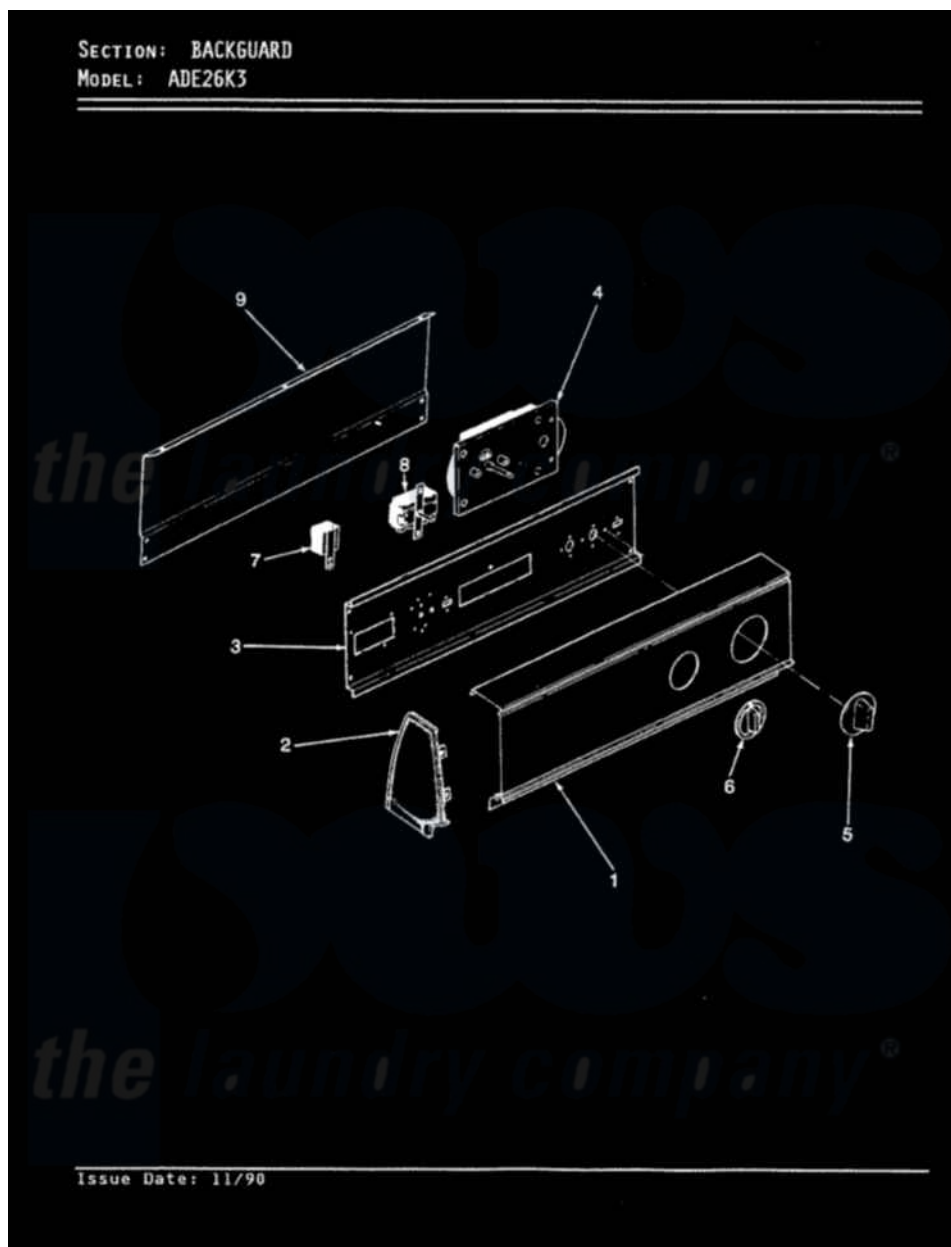

Admiral ADE26K3H 01 - CONTROL PANEL (REV. A-C)

Admiral Residential Admiral ADE26K3H Dryer Parts Parts Diagram 01 - CONTROL PANEL (REV. A-C)
Click on the part number to view part

Item	Original Part Number	Replaced By	Status	Part Description
1	25-7702			Speedclip, End Cap To Control Panel
"	25-7793			Screw
"	53-1281		Not Available	CONTROL PANEL
2	35-2488	21001452		Cap- End
"	25-7760			Screw
"	35-2487	21001451		Cap- End
"	53-0264			RH Endcap
"	53-0265			LH Endcap
"	53-0277		Not Available	TRIM, END CAP (RT)
"	53-0278		Not Available	TRIM, END CAP (LT)
3	25-3092	90767		Screw, 8A X 3/8 HeX Washer Head Tapping
"	53-1676			Shield, Control
"	25-7702			Speedclip, End Cap To Control Panel
"	53-0365	53-1676		Shield, Control

4	25-0205	216412	Screw, Bracket To Timer
"	53-1368		Timer
"	53-1811		Timer
"	53-1290	Not Available	SKIRT, TIMER
"	53-0861	Not Available	TIMER MOTOR
5	53-1533	31001219	Knob Ski
"	25-6044		Set Screw
6	35-2185	21001283	Knob, Selector---Piq
7	25-7702		Speedclip, End Cap To Control Panel
"	W10124350	Not Available	NOT REQUIRED PART OR SEE NOTE BUZZER
8	53-1265	Not Available	ROTARY SWITCH
"	25-3092	90767	Screw, 8A X 3/8 HeX Washer Head Tapping
9	35-2688	21001460	Shield, Rear
"	53-0268	21001460	Shield, Rear
NI	25-3092	90767	Screw, 8A X 3/8 HeX Washer Head Tapping
"	25-7697	25-2219	Screw
"	25-7851		Speedclip, End Cap To Top
"	25-7852		Speedclip, Rr Shld To End Cap
"	34-9487	Not Available	PLATE, REINFORCEMENT
"	53-1452	Not Available	MANUAL, USE & CARE