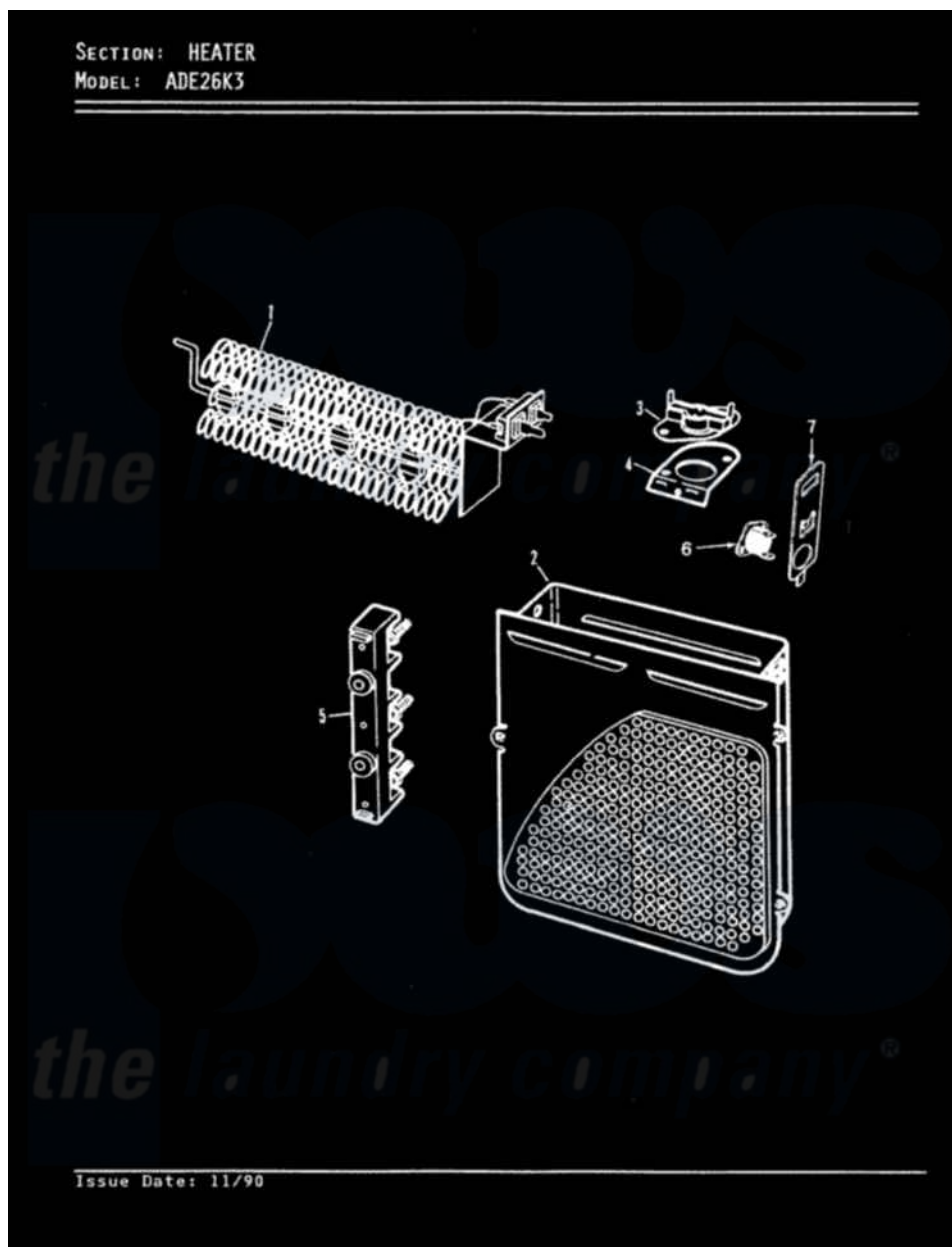

Admiral ADE26K3H 03 - HEATER (REV. A-C)

Admiral Residential Admiral ADE26K3H Dryer Parts Parts Diagram 03 - HEATER (REV. A-C)
 Click on the part number to view part

Item	Original Part Number	Replaced By	Status	Part Description
1	25-7863			Screw
"	53-0864	31001500		Element, Heating
2	25-7819	M0217225		Screw
"	53-1232			Heater Housing Assembly
"	53-0191			Heater Housing Assembly
3	53-0771			Thermostat, Hi-Limit
"	25-3083	212951		Screw, No.6-32 X 1/4 Inch
4	53-0285			Bracket, Thermostat
"	25-7741	W10116760		Screw
5	25-0027	112432		Nut
"	25-7803	3400074		Screw
"	25-6124		Not Available	NUT
"	25-3123		Not Available	WASHER, CUP
"	25-3122			Washer, Flat
"	53-0166	53-1518		Block, Terminal
6	53-1182			Fuse, Thermal