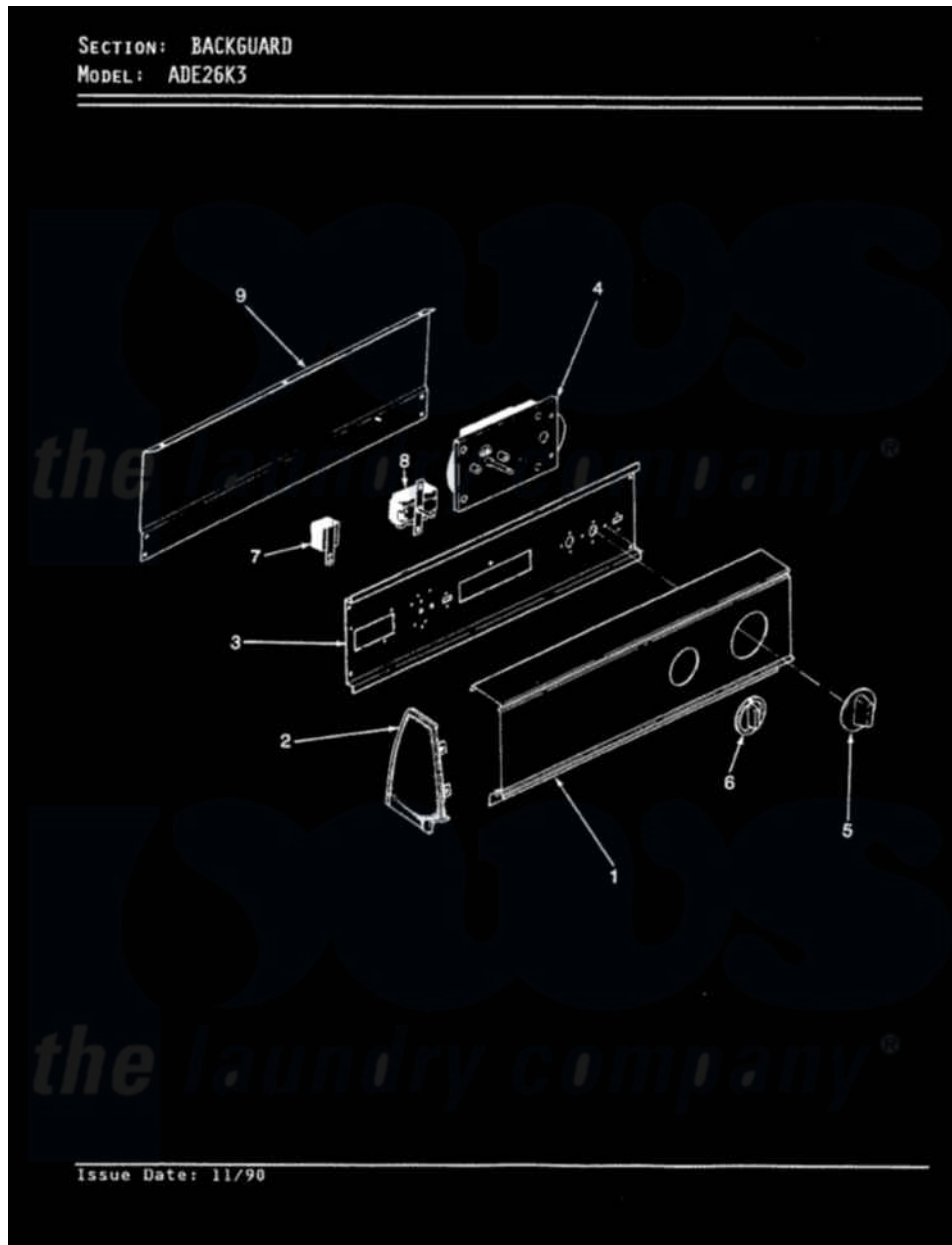

Admiral ADE26K3W 01 - CONTROL PANEL (REV. A-C)

Admiral Residential Admiral ADE26K3W Dryer Parts Parts Diagram 01 - CONTROL PANEL (REV. A-C)
 Click on the part number to view part

Item	Original Part Number	Replaced By	Status	Part Description
1	25-7702			Speedclip, End Cap To Control Panel
"	25-7793			Screw
"	53-1281		Not Available	CONTROL PANEL
2	35-2488	21001452		Cap- End
"	25-7760			Screw
"	35-2487	21001451		Cap- End
"	53-0264			RH Endcap
"	53-0265			LH Endcap
"	53-0277		Not Available	TRIM, END CAP (RT)
"	53-0278		Not Available	TRIM, END CAP (LT)
3	25-3092	90767		Screw, 8A X 3/8 HeX Washer Head Tapping
"	53-1676			Shield, Control
"	25-7702			Speedclip, End Cap To Control Panel
"	53-0365	53-1676		Shield, Control

4	25-0205	216412	Screw, Bracket To Timer
"	53-1368		Timer
"	53-1811		Timer
"	53-1290	Not Available	SKIRT, TIMER
"	53-0861	Not Available	TIMER MOTOR
5	53-1533	31001219	Knob Ski
"	25-6044		Set Screw
6	35-2185	21001283	Knob, Selector---Piq
7	25-7702		Speedclip, End Cap To Control Panel
"	W10124350	Not Available	NOT REQUIRED PART OR SEE NOTE BUZZER
8	53-1265	Not Available	ROTARY SWITCH
"	25-3092	90767	Screw, 8A X 3/8 HeX Washer Head Tapping
9	35-2688	21001460	Shield, Rear
"	53-0268	21001460	Shield, Rear
NI	25-3092	90767	Screw, 8A X 3/8 HeX Washer Head Tapping
"	25-7697	25-2219	Screw
"	25-7851		Speedclip, End Cap To Top
"	25-7852		Speedclip, Rr Shld To End Cap
"	34-9487	Not Available	PLATE, REINFORCEMENT
"	53-1452	Not Available	MANUAL, USE & CARE