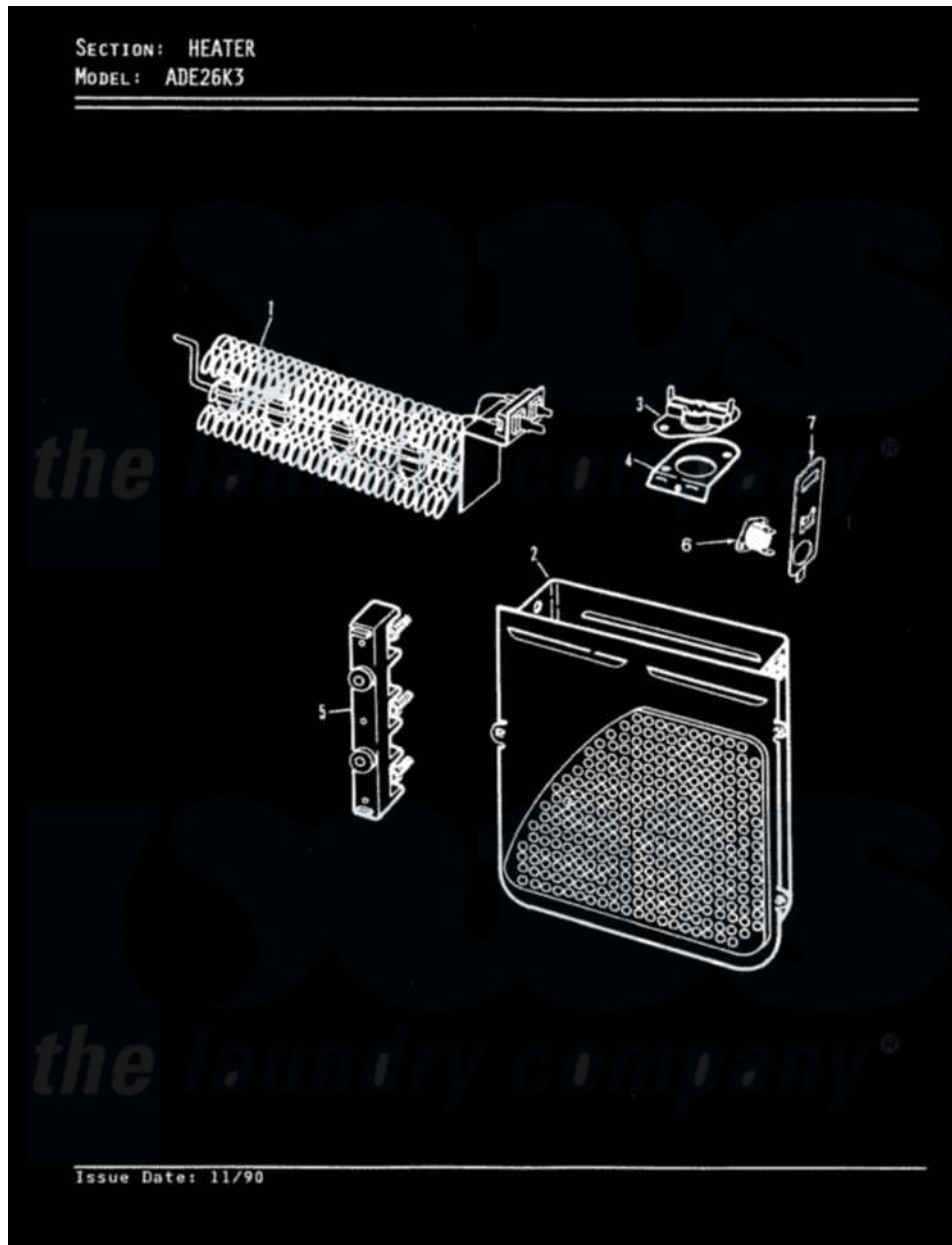

Admiral ADE26K3W 04 - HEATER (REV. A-C)

Admiral Residential Admiral ADE26K3W Dryer Parts Parts Diagram 04 - HEATER (REV. A-C)
 Click on the part number to view part

Item	Original Part Number	Replaced By	Status	Part Description
1	25-7863			Screw
"	53-0864	31001500		Element, Heating
2	25-7819	M0217225		Screw
"	53-1232			Heater Housing Assembly
"	53-0191			Heater Housing Assembly
3	53-0771			Thermostat, Hi-Limit
"	25-3083	212951		Screw, No.6-32 X 1/4 Inch
4	53-0285			Bracket, Thermostat
"	25-7741	W10116760		Screw
5	25-0027	112432		Nut
"	25-7803	3400074		Screw
"	25-6124		Not Available	NUT
"	25-3123		Not Available	WASHER, CUP
"	25-3122			Washer, Flat
"	53-0166	53-1518		Block, Terminal
6	53-1182			Fuse, Thermal