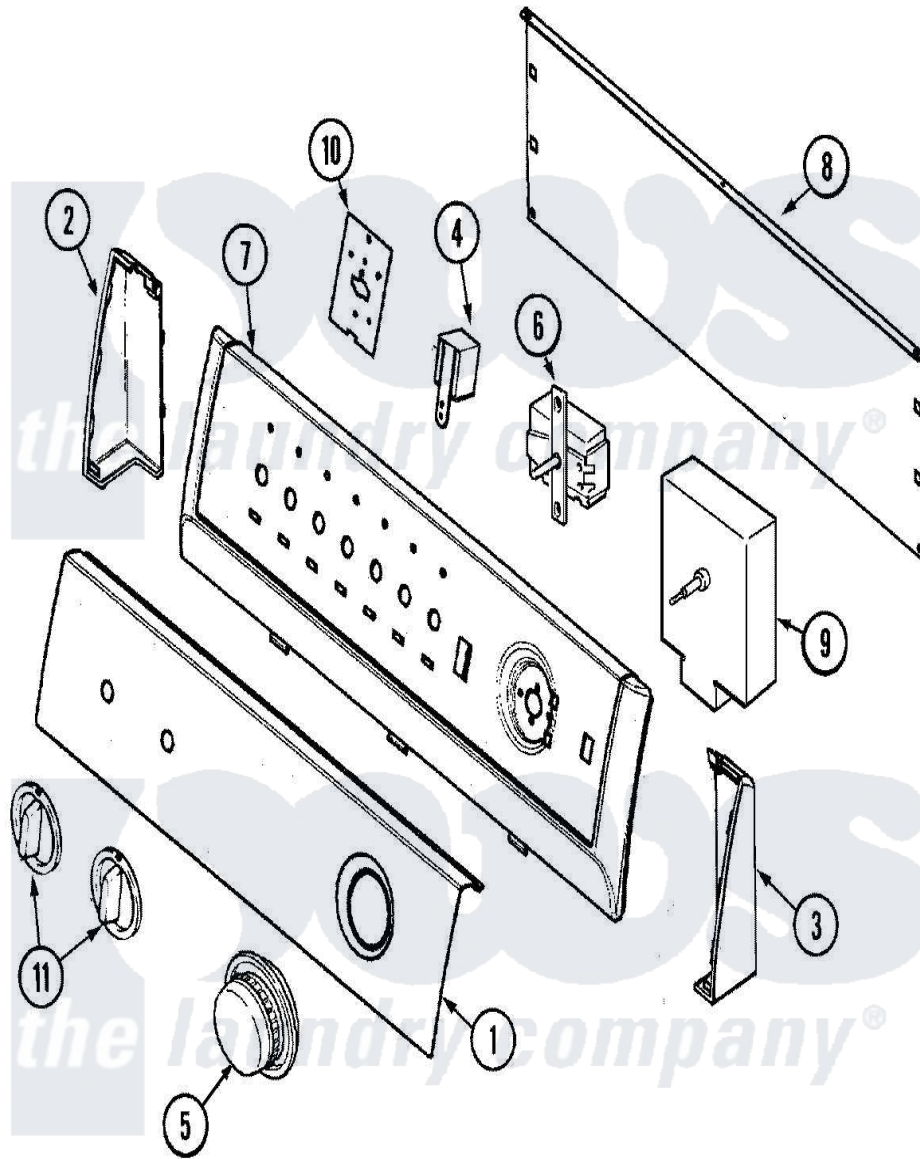

# Admiral ADE7000AYW 02 - CONTROL PANEL

Admiral [Residential Admiral ADE7000AYW Dryer Parts](#) Parts Diagram 02 - CONTROL PANEL  
 Click on the part number to view part

Item	Original Part Number	Replaced By	Status	Part Description
1	<a href="#">31001768</a>			Panel, Control
2	<a href="#">21001546</a>			Endcap, Panel
3	<a href="#">21001547</a>			Endcap, Panel
4	<a href="#">31001397</a>			Buzzer
5	<a href="#">31001388</a>			Knob/Skirt, Timer
6	<a href="#">31001449</a>			Switch, Selector
"	<a href="#">53-4394</a>			Switch, Temperature
7	<a href="#">21001552</a>			Frame , Control Panel
8	<a href="#">21001527</a>			Shield, Rear
9	<a href="#">53-1810</a>			Timer
"	<a href="#">31001484</a>			Resistor Assembly
10	<a href="#">21001517</a>			Shield, Control
11	<a href="#">21001544</a>			Knob, Selector
NI	<a href="#">31001488</a>			Harness, Wire
"	<a href="#">53-4450</a>			Harness, Wiring
"	<a href="#">21001978</a>			Lead Assembly

"

[31001740](#)

Lead Assembly

"

31001741

Not Available

LEAD ASSEMBLY (BUZZER)