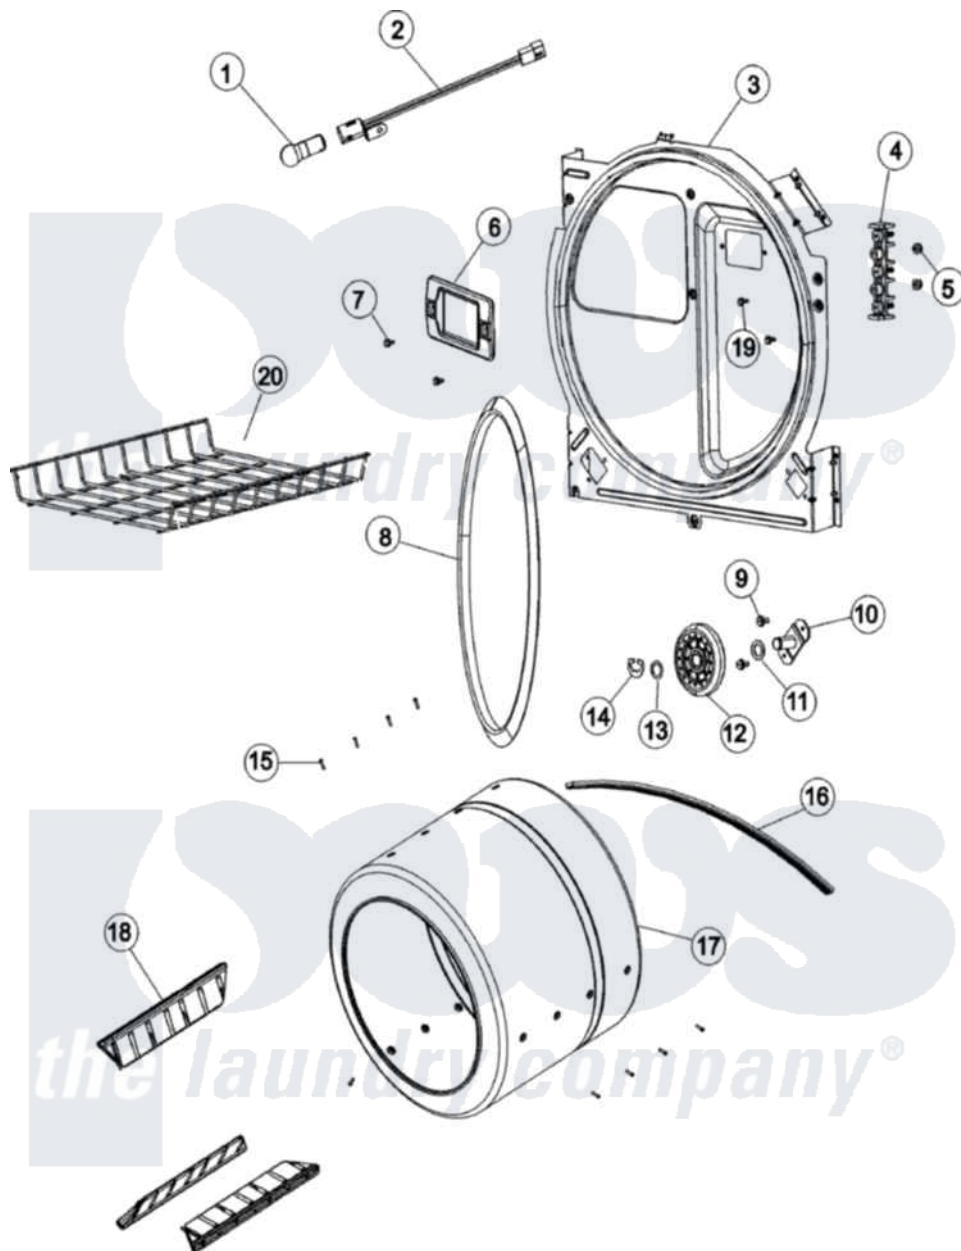

Admiral ADE7000AYW 03 - CYLINDER

Admiral [Residential Admiral ADE7000AYW Dryer Parts](#) Parts Diagram 03 - CYLINDER
 Click on the part number to view part

Item	Original Part Number	Replaced By	Status	Part Description
1	31001575			Bulb, Cylinder Light
2	31001579		Not Available	RECEPTACLE ASM, CYLINDER LIGHT
3	31001581			Bulkhead With Seal
4	53-1518			Block, Terminal
5	25-3122			Washer, Flat
"	25-0027	112432		Nut
6	31001585		Not Available	LENS, CYLINDER LIGHT
7	31001580	313806		Screw
8	31001747			Seal Assembly
9	25-7101	3351614		Screw, Gearcase Cover Mounting
10	53-0197			Support Assembly-Cylinder Rear
11	31001583			Spacer, Roller
12	31001096			Roller
13	25-7814			Washer

14	25-7854		Ring, Retaining
15	25-7759	3196164	Screw
16	31531589	341241	Belt
17	53-1250		Cylinder
18	53-1249	Not Available	BAFFLE, WHITE
19	25-7952	3400074	Screw
20	21001495		Rack, Drying