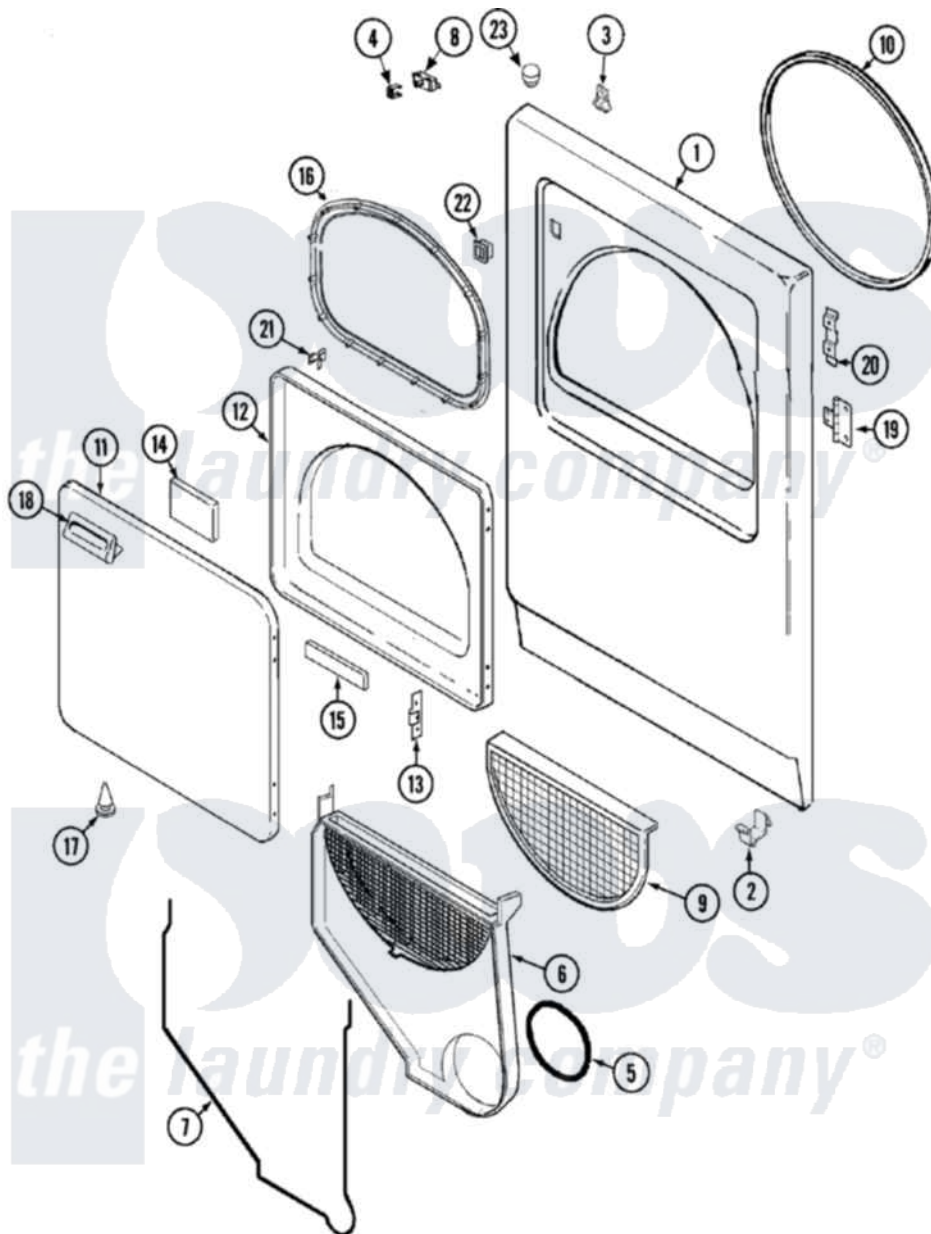

Admiral ADE7000AYW 04 - DOOR

Admiral [Residential Admiral ADE7000AYW Dryer Parts](#) Parts Diagram 04 - DOOR
 Click on the part number to view part

Item	Original Part Number	Replaced By	Status	Part Description
1	31001771			Panel, Front
2	53-0120			Clip, Front Panel
3	31001526			Lock, Top
4	31001733			Clip, Switch
5	31001541			Seal, Blower/Collector Duct
6	25-7810	415013-35		Screw
"	12001324			Duct Kit, Collector
7	53-0204			Seal
8	31001732	53-0148		Switch, Door
9	53-0918			Filter, Lint
10	31001637			Seal Assembly, Cylinder Front
11	25-7752	3196169		Screw, Element
"	53-0154			Panel, Outer Door
12	53-0912		Not Available	PANEL, INNER DOOR (WHT)
13	53-0119			Clip, Hinge
14	53-1490			Door Pad

15	53-1491		Door Pad
16	31001529		Seal, Door
17	25-7889		Plug Button
18	25-7810	415013-35	Screw
"	53-0927		Handle, Door
19	53-1492		Hinge, Dryer Door
"	25-7809		Screw, No.6-20 1/2 Flthd Torx
20	31001786	98006631	Screw
"	53-0121	Not Available	TWIN NUT
21	53-2364	LA-1003	Door Catch Kit
22	53-0187	LA-1003	Door Catch Kit
23	33-2653		Bumper, Cabinet