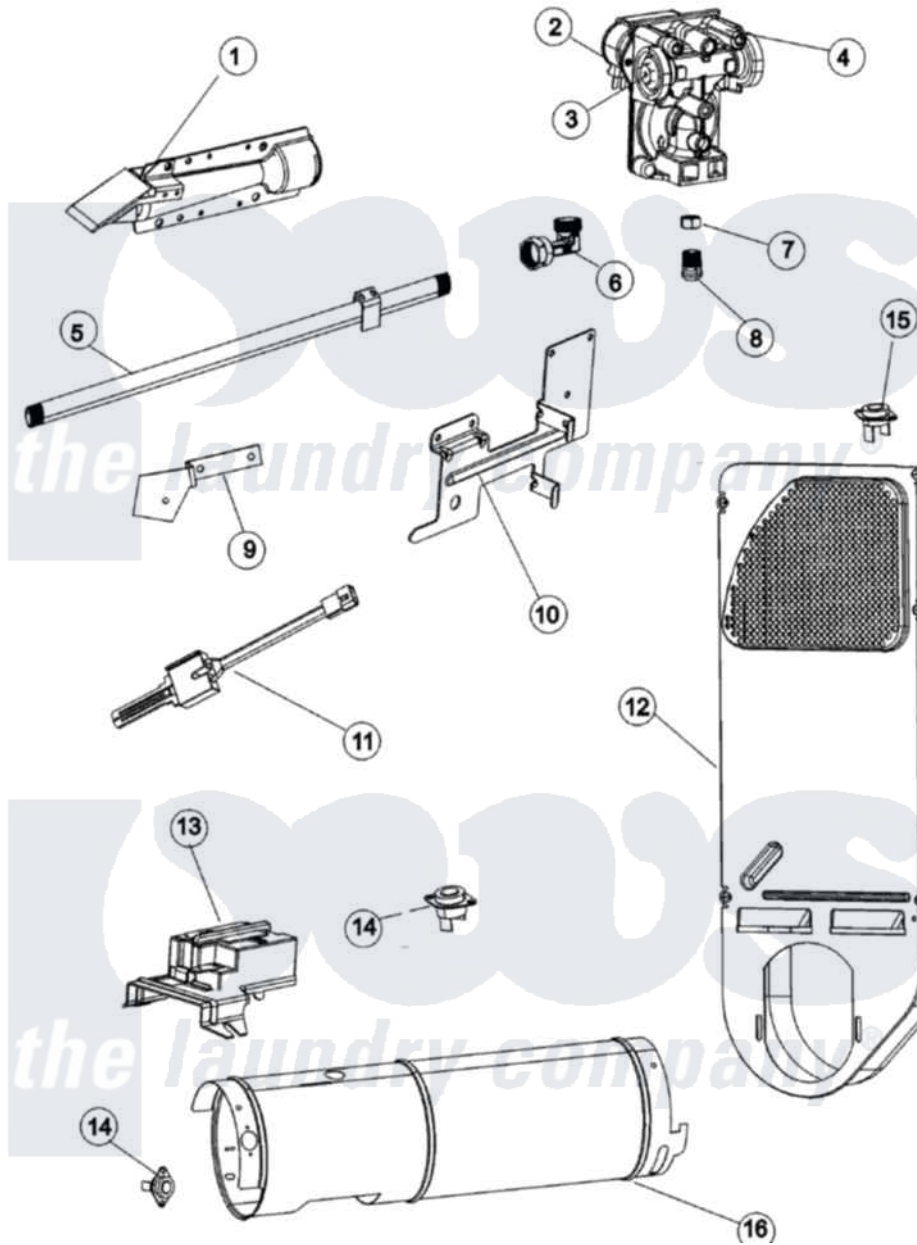

Admiral ADE7000AYW 05 - GAS CARRYING

Admiral [Residential Admiral ADE7000AYW Dryer Parts](#) Parts Diagram 05 - GAS CARRYING
 Click on the part number to view part

Item	Original Part Number	Replaced By	Status	Part Description
2	12001349	279834		Coil-Valve
3	63-3570			Burner Orifice
4	31001485			Valve, Gas
5	31001367	31001777		Main Gas L
6	31001366	3406051		Elbow Union Assembly
7	60-6846			Union Nut
8	31001368		Not Available	TAIL PIECE
9	53-0686		Not Available	BRACKET
10	53-0140			Mtg Bracket
11	31001556			Igniter
12	25-0168			Screw
"	53-1706			Inlet Air Duct Assembly
13	63-5013	338906		Radiant, Sensor
14	53-1096	LA-1053		Fuse Kit, Thermal
15	53-1182			Fuse, Thermal
16	53-1884			Housing, Heater