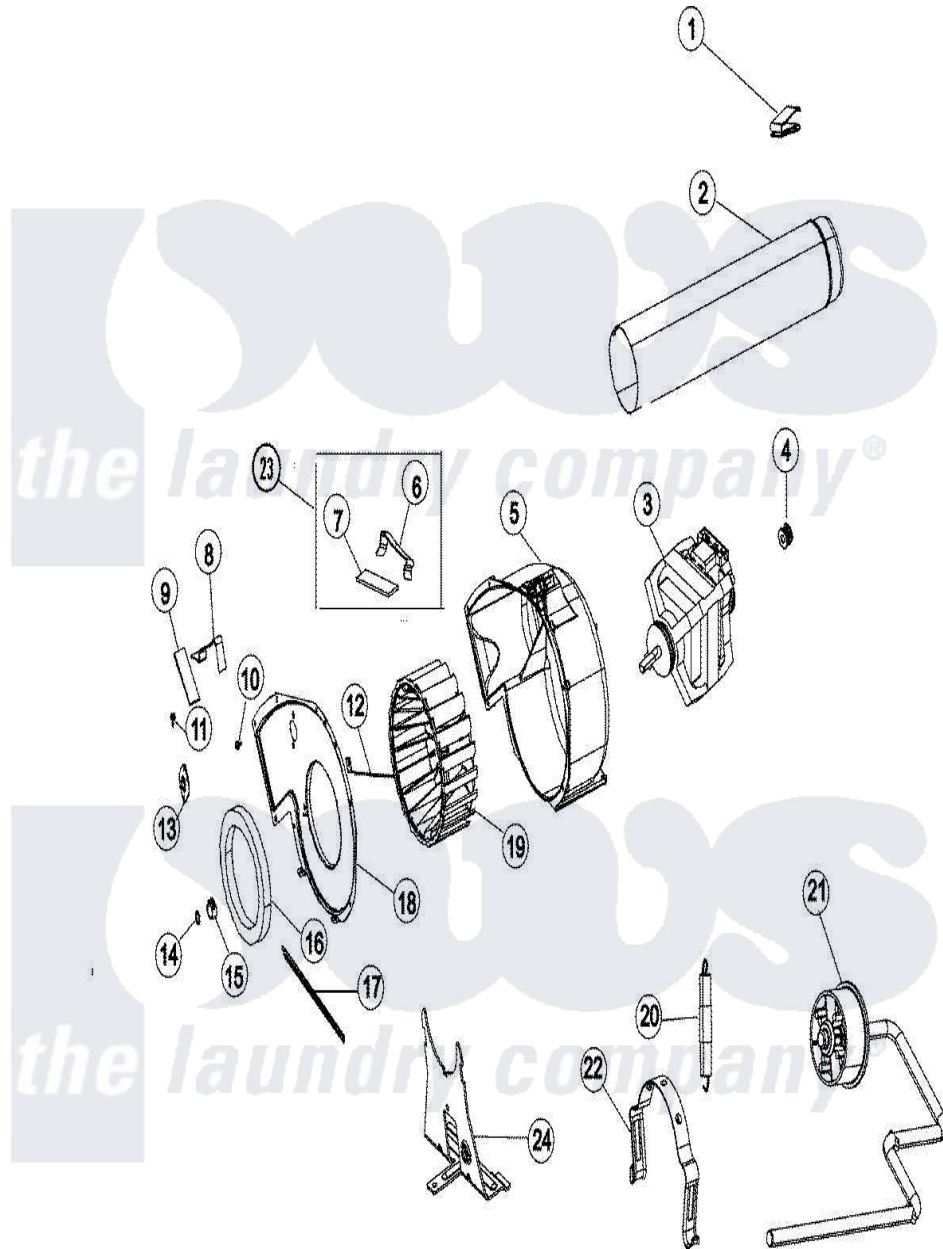

# Admiral ADE7000AYW 07 - MOTOR & DRIVE

Admiral Residential Admiral ADE7000AYW Dryer Parts Parts Diagram 07 - MOTOR & DRIVE  
 Click on the part number to view part

Item	Original Part Number	Replaced By	Status	Part Description
1	<a href="#">31001572</a>			Clip, Vent Pipe Ground
2	<a href="#">53-0134</a>			Duct, Exhaust
3	31001589	<a href="#">W10410996</a>		Motor-Drive
4	<a href="#">31001535</a>			Pulley, Motor
5	<a href="#">53-1801</a>			Housing, Blower
6	<a href="#">31001470</a>			Glide, Tumbler
7	<a href="#">31001356</a>			Pad, Glide
8	<a href="#">31001469</a>			Glide, Tumbler
9	<a href="#">31001356</a>			Pad, Glide
10	31001267	<a href="#">W10116760</a>		Screw
11	25-7890	<a href="#">489478</a>		Screw, 8 X 1/2
12	<a href="#">53-1026</a>			Guide, Vane Inlet
13	<a href="#">31001088</a>			Thermostat, Control
"	<a href="#">31001192</a>			Thermostat, Control
14	<a href="#">25-7855</a>			Ring, Retaining
15	25-7823	<a href="#">312967</a>		Clamp, Blower Housing

16	<a href="#">31001541</a>		Seal, Blower/Collector Duct
17	<a href="#">53-1625</a>		Brace, Tumbler Support
18	<a href="#">53-1934</a>		Cover, Blower Housing
19	<a href="#">31001317</a>		Wheel, Blower
20	<a href="#">31001465</a>		Spring, Idler
21	<a href="#">31001710</a>		Idler Arm Assembly
22	53-0214	<a href="#">660658</a>	Clamp, Motor Mounting 343481 685441
23	<a href="#">LA-1006</a>		Glide Kit, Tumbler
24	<a href="#">31001570</a>		Bracket, Motor