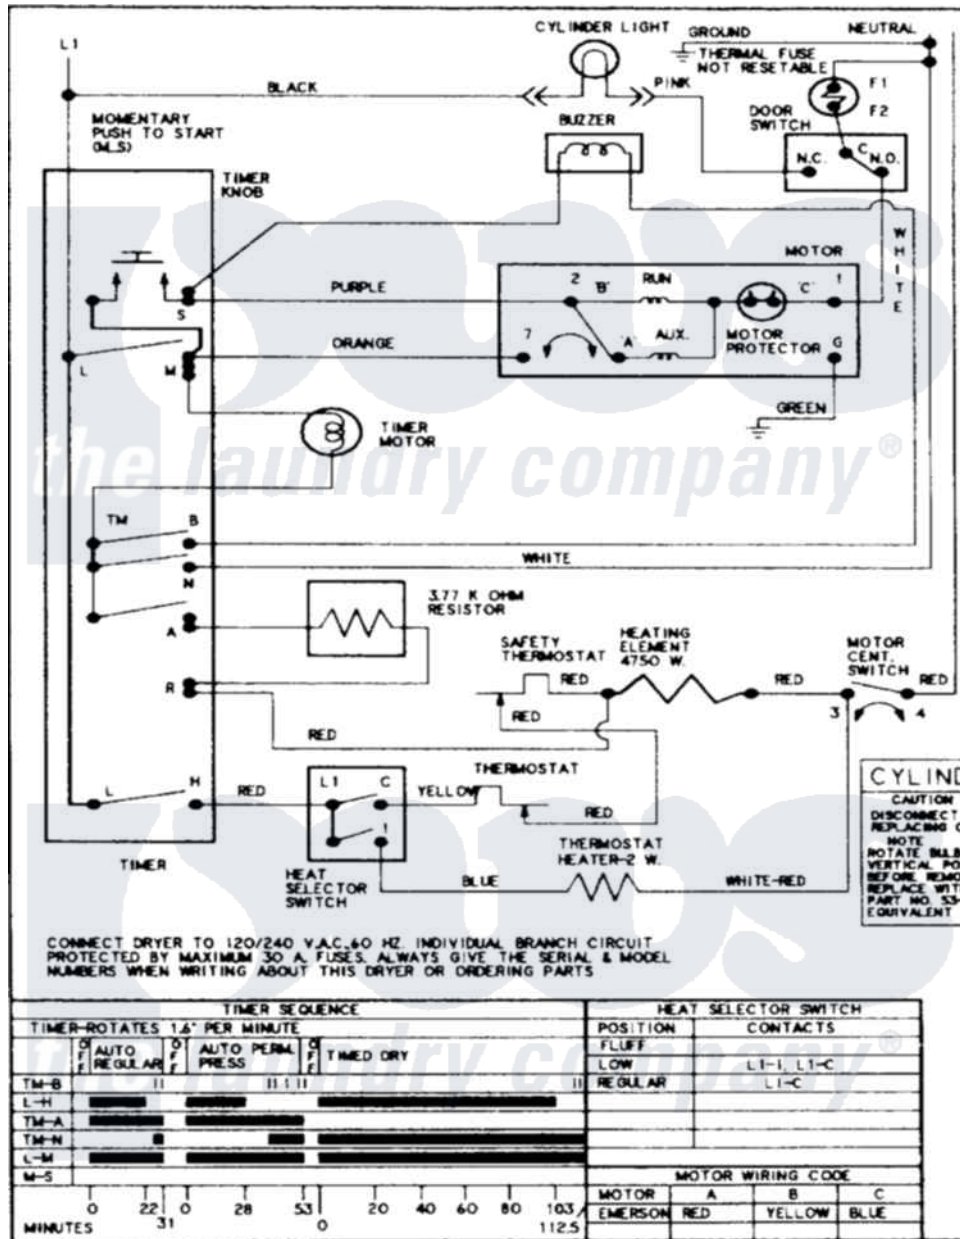

# Admiral ADE7000AYW 09 - WIRING INFORMATION

Admiral Residential Admiral ADE7000AYW Dryer Parts Parts Diagram 09 - WIRING INFORMATION  
 Click on the part number to view part

Item	Original Part Number	Replaced By	Status	Part Description
NI	15003460		Not Available	WIRING INFORMATION