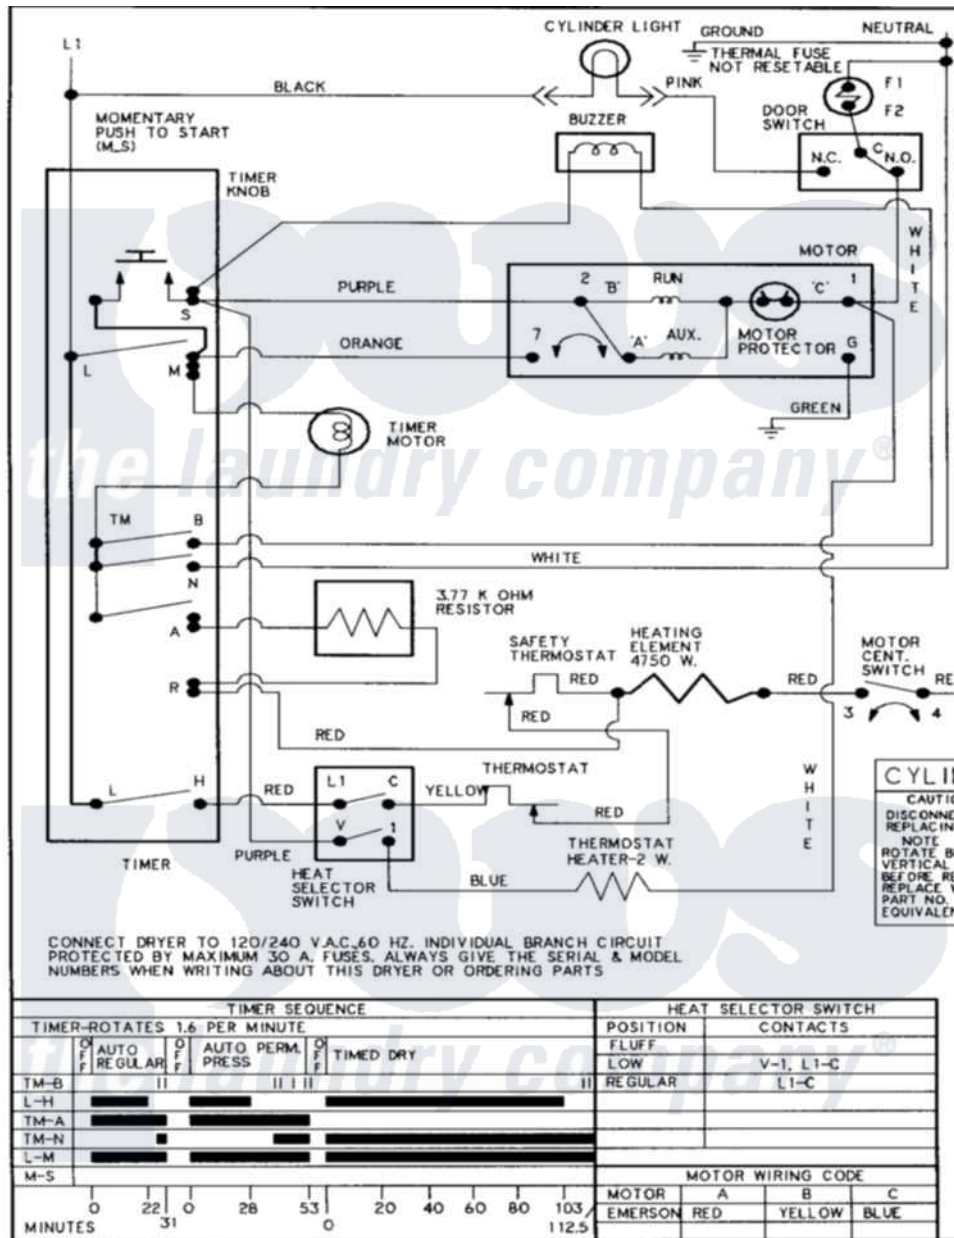

# Admiral ADE7000AYW 10 - WIRING INFORMATION (SERIES 15 ELEC)

Admiral Residential Admiral ADE7000AYW Dryer Parts Parts Diagram 10 - WIRING INFORMATION (SERIES 15 ELEC)

[Click on the part number to view part](#)

Item	Original Part Number	Replaced By	Status	Part Description
NI	15003587		Not Available	WIRING INFORMATION