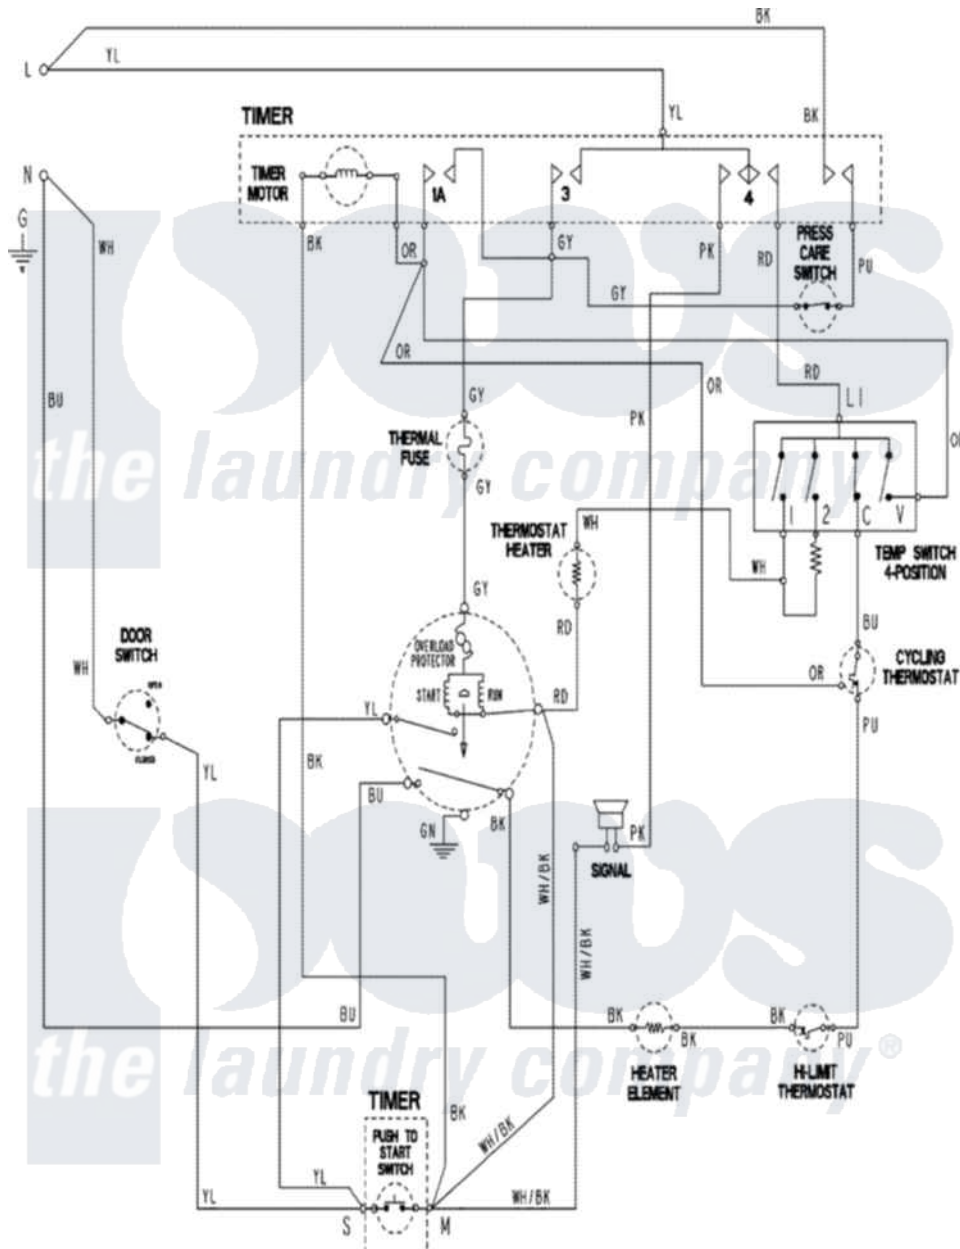

Admiral ADE7005AKW 06 - WIRING INFORMATION

Admiral Residential Admiral ADE7005AKW Dryer Parts Diagram 06 - WIRING INFORMATION
 Click on the part number to view part

Item	Original Part Number	Replaced By	Status	Part Description
NI	15003846		Not Available	WIRING INFORMATION