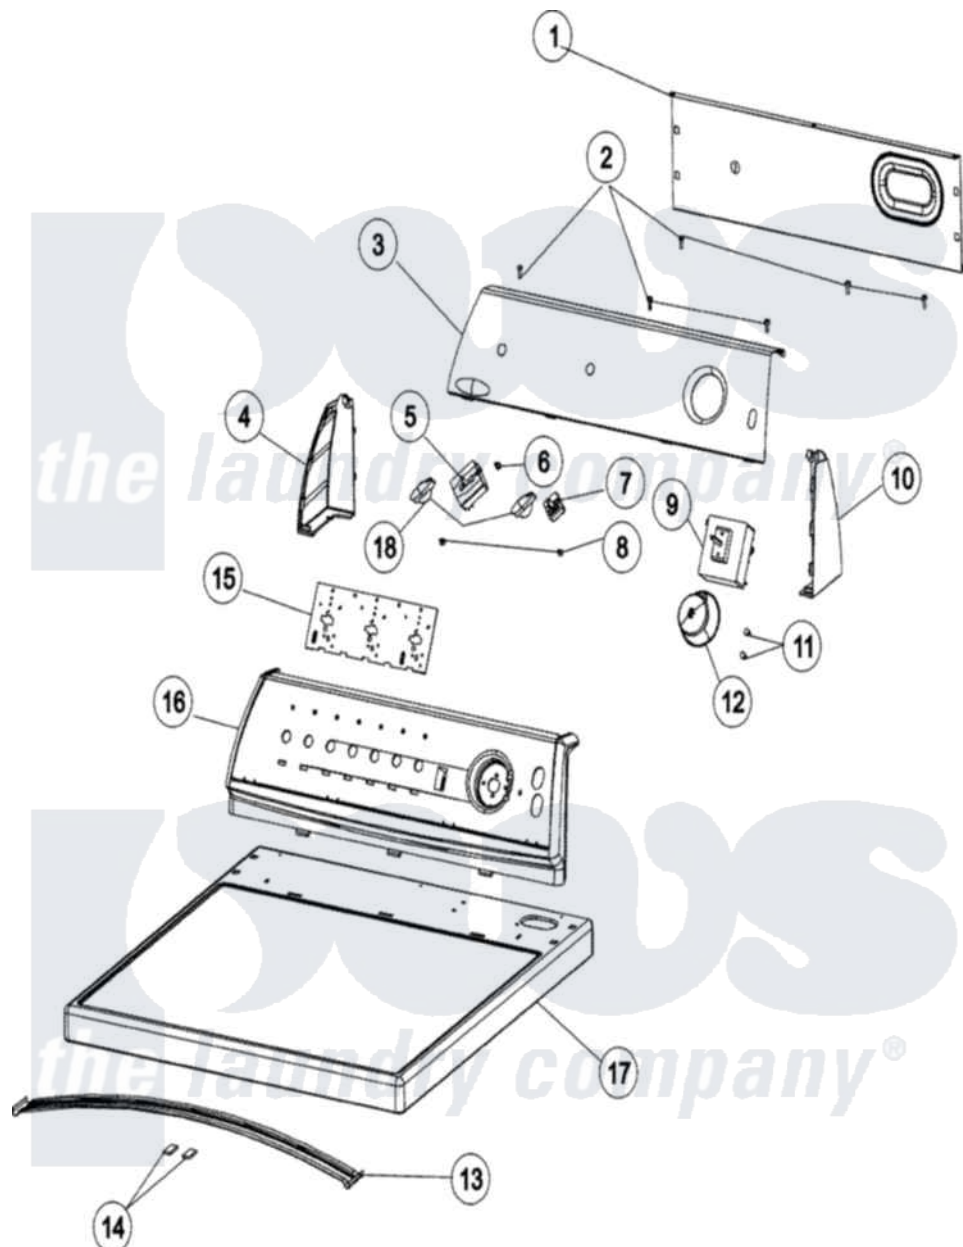

Admiral ADE7005AYW 03 - CONTROL PANEL & TOP

Admiral Residential Admiral ADE7005AYW Dryer Parts Parts Diagram 03 - CONTROL PANEL & TOP
 Click on the part number to view part

Item	Original Part Number	Replaced By	Status	Part Description
1	37001233			Shield, Backguard
2	21002224			Screw
3	37001219			Facia
4	21001546			Endcap, Panel
5	37001164			Switch, Temp - 3 Position
6	501086	90767		Screw, 8A X 3/8 HeX Washer Head Tapping
7	31001190			Switch, Two Position Rotary
8	31260			Screw, No.8 X 3/8 Ind H
9	37001240			Timer - Dryer
10	21001547			Endcap, Panel
11	37001031	3370225		Screw
12	31001388			Knob/Skirt, Timer
13	500121	510189		Pad Felt
14	56486		Not Available	BRACE, TOP
15	21001517			Shield, Control
16	21001552			Frame, Control Panel

17 37001232

[37001283](#)

Top As Pack

18 [21001544](#)

Knob, Selector

NI [53-1639](#)

Buzzer Assembly