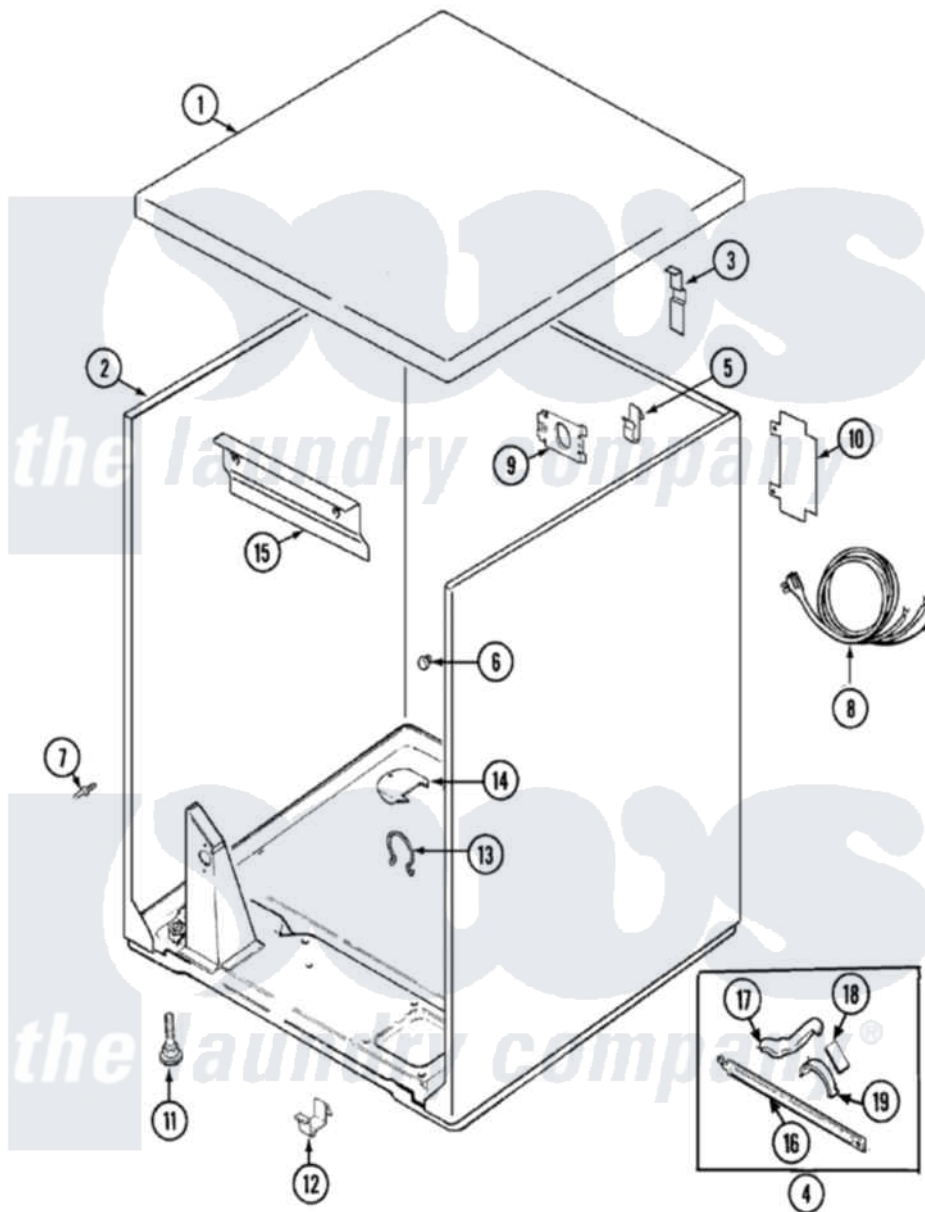

Admiral ADE9000AYW 01 - CABINET

Admiral [Residential Admiral ADE9000AYW Dryer Parts](#) Parts Diagram 01 - CABINET
 Click on the part number to view part

Item	Original Part Number	Replaced By	Status	Part Description
1	31001220			Damper, Cabinet
"	31001527			Reinfortment, Top
"	21001281			Damper, Sound Pad
"	31001423			Top, Cabinet
2	31001714			Cabinet And Base Assembly
3	25-3092	90767		Screw, 8A X 3/8 HeX Washer Head Tapping
"	35-4128			Pad, Hinge
"	63-5712			Hinge, Cabinet Top
4	12002126			Reinforcement Brace/Glide Kit
5	25-3034			Clip, Wiring
6	33-2653			Bumper, Cabinet
7	21001829			Post, Locating
9	53-0135		Not Available	SUPPORT, POWER CORD
"	25-7857	90767		Screw, 8A X 3/8 HeX Washer Head Tapping
"	25-7828	489483		Screw 10-32 X 1/2

10	53-0284		Cover, Terminal
"	25-7857	90767	Screw, 8A X 3/8 HeX Washer Head Tapping
11	63-5519	Not Available	LEG, LEVELING
12	53-0120		Clip, Front Panel
13	31001320	16515	Clip
14	53-1921		Shield, Wiring
"	25-7733	681414	Screw, 10AB X 1/2
15	53-0133		Shield, Heat
"	25-3457		Screw, Sems
16	53-1625		Brace, Tumbler Support
17	31001469		Glide, Tumbler
18	31001356		Pad, Glide
19	31001470		Glide, Tumbler