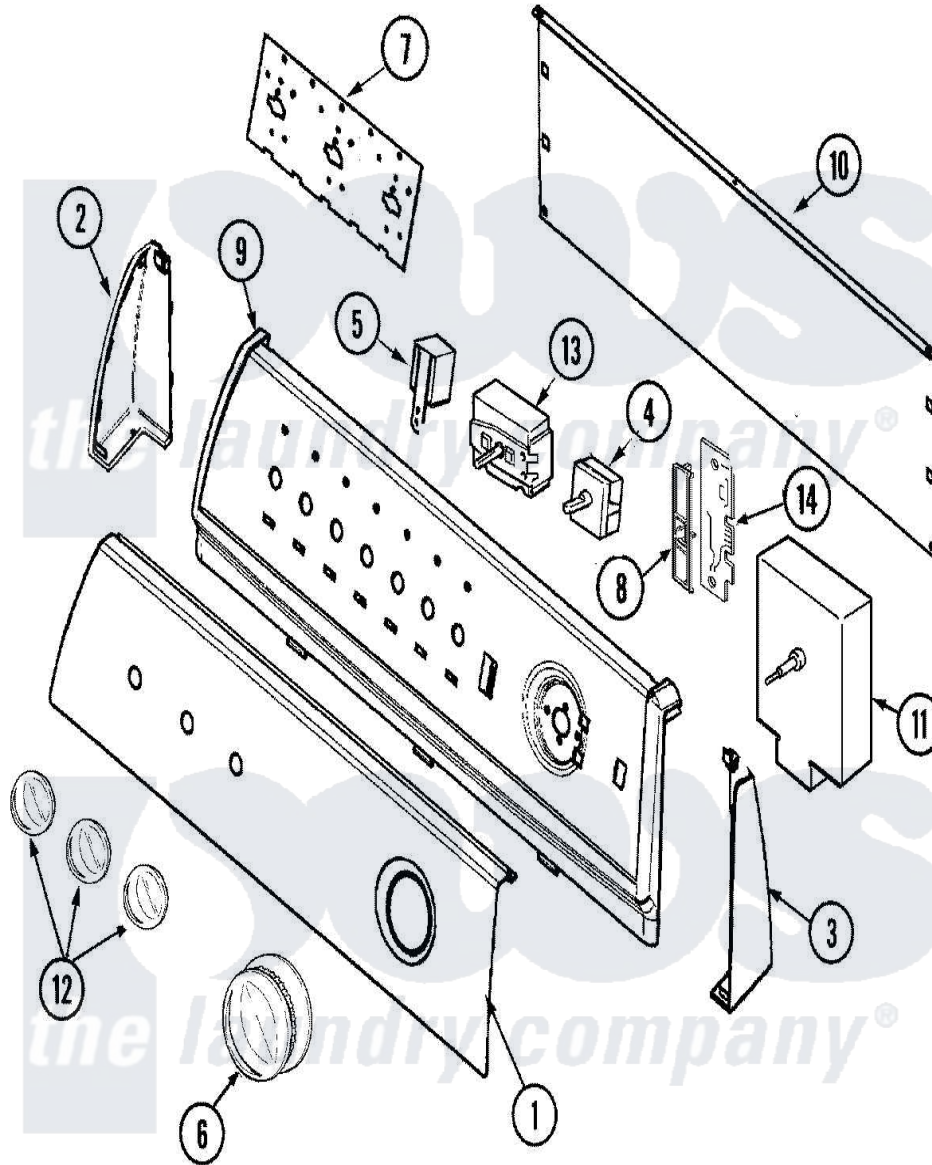

Admiral ADE9000AYW 02 - CONTROL PANEL

Admiral [Residential Admiral ADE9000AYW Dryer Parts](#) Parts Diagram 02 - CONTROL PANEL
 Click on the part number to view part

Item	Original Part Number	Replaced By	Status	Part Description
1	31001769			Panel, Control
2	21001546			Endcap, Panel
"	25-3092	90767		Screw, 8A X 3/8 HeX Washer Head Tapping
3	21001547			Endcap, Panel
"	25-3092	90767		Screw, 8A X 3/8 HeX Washer Head Tapping
4	31001190			Switch, Two Position Rotary
5	31001397			Buzzer
6	31001388			Knob/Skirt, Timer
7	21001603			Shield, Control
8	31001507			Bracket, Circuit Board
9	21001552			Frame , Control Panel
10	21001527			Shield, Rear
11	31001513			Timer
12	21001544			Knob, Selector
13	31001183			Resistor Assembly

13	31001403	Temperature
"	31001704	Resistor Assembly Temperature
"	53-4395	Switch, Temperature
"	31001447	Switch, Temperature
14	33001212	Board, Control-Moisture Sensor
NI	53-4451	Harness, Wiring
"	31001508	Harness, Wire
"	21001980	Lead Assembly
"	31001558	Lead Assembly
"	31001740	Lead Assembly
"	31001741	Not Available LEAD ASSEMBLY (BUZZER)