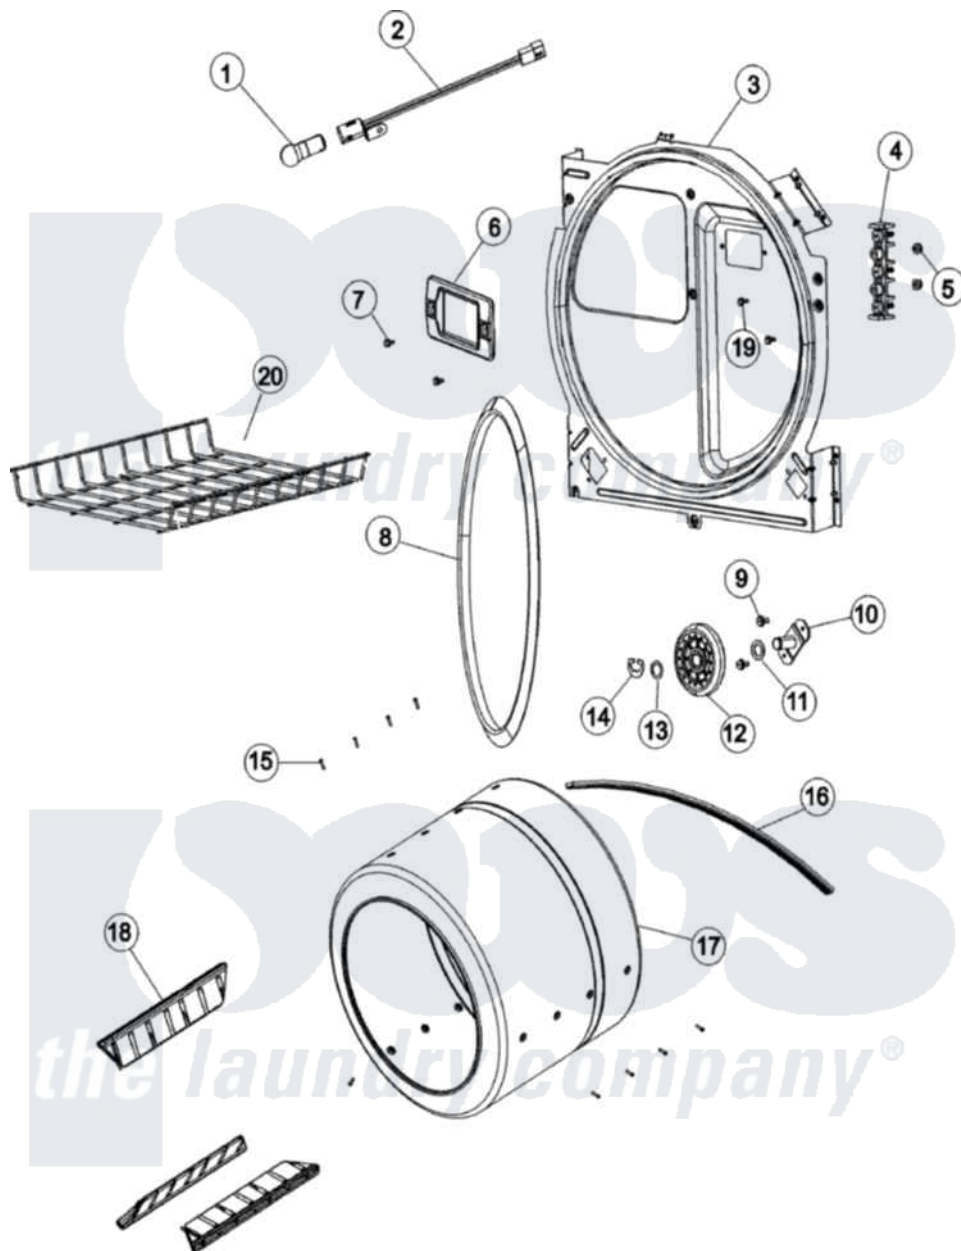

# Admiral ADE9000AYW 03 - CYLINDER

Admiral [Residential Admiral ADE9000AYW Dryer Parts](#) Parts Diagram 03 - CYLINDER  
 Click on the part number to view part

Item	Original Part Number	Replaced By	Status	Part Description
1	<a href="#">31001575</a>			Bulb, Cylinder Light
2	31001579		Not Available	RECEPTACLE ASM, CYLINDER LIGHT
3	<a href="#">31001581</a>			Bulkhead With Seal
4	<a href="#">53-1518</a>			Block, Terminal
5	<a href="#">25-3122</a>			Washer, Flat
"	25-0027	<a href="#">112432</a>		Nut
6	31001585		Not Available	LENS, CYLINDER LIGHT
7	31001580	<a href="#">313806</a>		Screw
8	<a href="#">31001747</a>			Seal Assembly
9	25-7101	<a href="#">3351614</a>		Screw, Gearcase Cover Mounting
10	<a href="#">53-0197</a>			Support Assembly-Cylinder Rear
11	<a href="#">31001583</a>			Spacer, Roller
12	<a href="#">31001096</a>			Roller
13	<a href="#">25-7814</a>			Washer

14	<a href="#">25-7854</a>		Ring, Retaining
15	25-7759	<a href="#">3196164</a>	Screw
16	31531589	<a href="#">341241</a>	Belt
17	<a href="#">53-1250</a>		Cylinder
18	53-1249	Not Available	BAFFLE, WHITE
19	25-7952	<a href="#">3400074</a>	Screw
20	<a href="#">21001495</a>		Rack, Drying