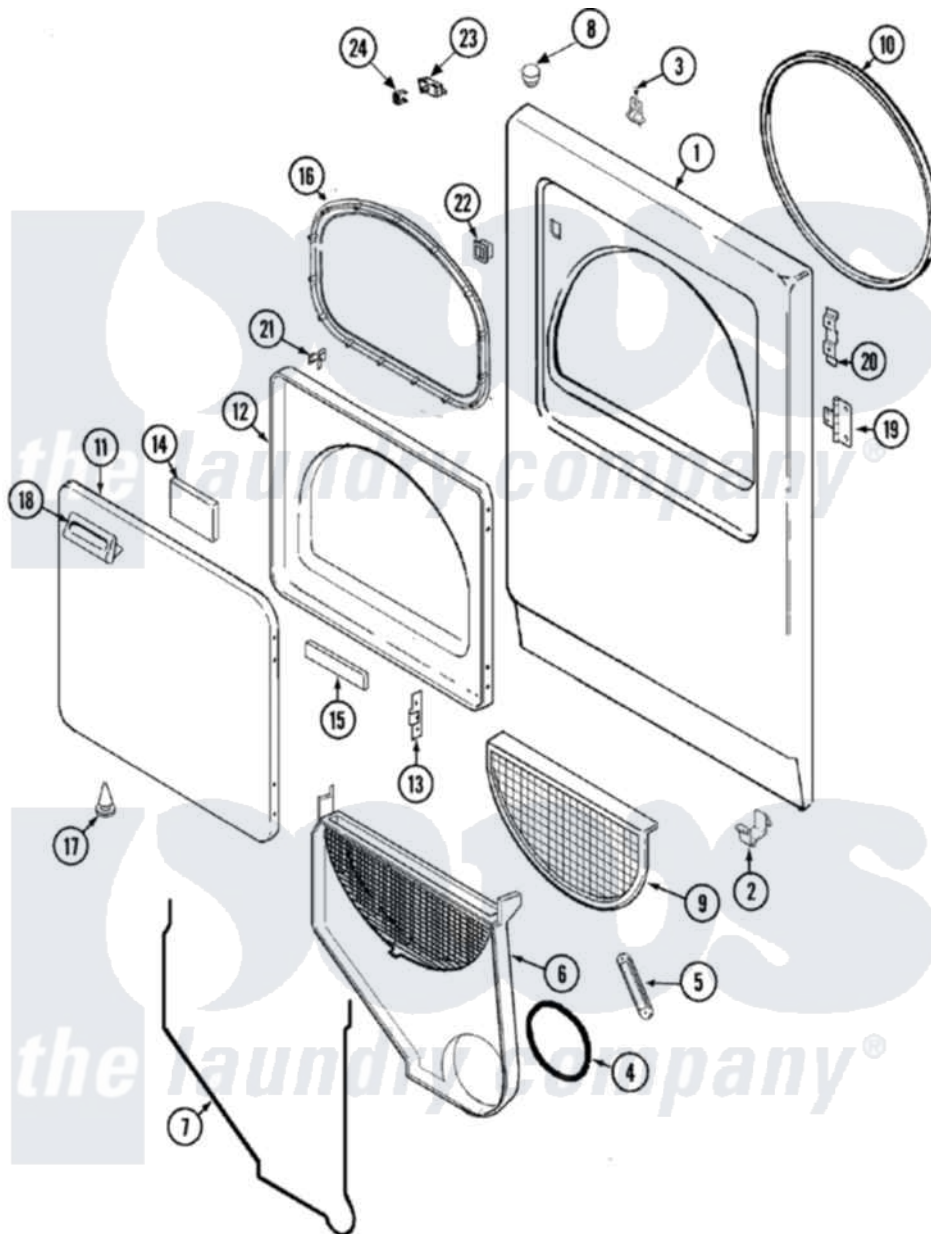

Admiral ADE9000AYW 04 - DOOR

Admiral [Residential Admiral ADE9000AYW Dryer Parts](#) Parts Diagram 04 - DOOR
 Click on the part number to view part

Item	Original Part Number	Replaced By	Status	Part Description
1	31001771			Panel, Front
2	53-0120			Clip, Front Panel
3	31001526			Lock, Top
4	31001541			Seal, Blower/Collector Duct
5	33001809			Sensor Bar Assembly
"	31001558			Lead Assembly
6	25-7810	415013-35		Screw
"	12001324			Duct Kit, Collector
7	53-0204			Seal
8	33-2653			Bumper, Cabinet
9	53-0918			Filter, Lint
10	31001637			Seal Assembly, Cylinder Front
11	25-7752	3196169		Screw, Element
"	53-0154			Panel, Outer Door
12	53-0912		Not Available	PANEL, INNER DOOR (WHT)
13	53-0119			Clip, Hinge

14	53-1490		Door Pad
15	53-1491		Door Pad
16	31001529		Seal, Door
17	25-7889		Plug Button
18	25-7810	415013-35	Screw
"	53-0927		Handle, Door
19	53-1492		Hinge, Dryer Door
"	25-7809		Screw, No.6-20 1/2 Flthd Torx
20	31001786	98006631	Screw
"	53-0121	Not Available	TWIN NUT
21	53-2364	LA-1003	Door Catch Kit
22	53-0187	LA-1003	Door Catch Kit
23	31001732	53-0148	Switch, Door
24	31001733		Clip, Switch