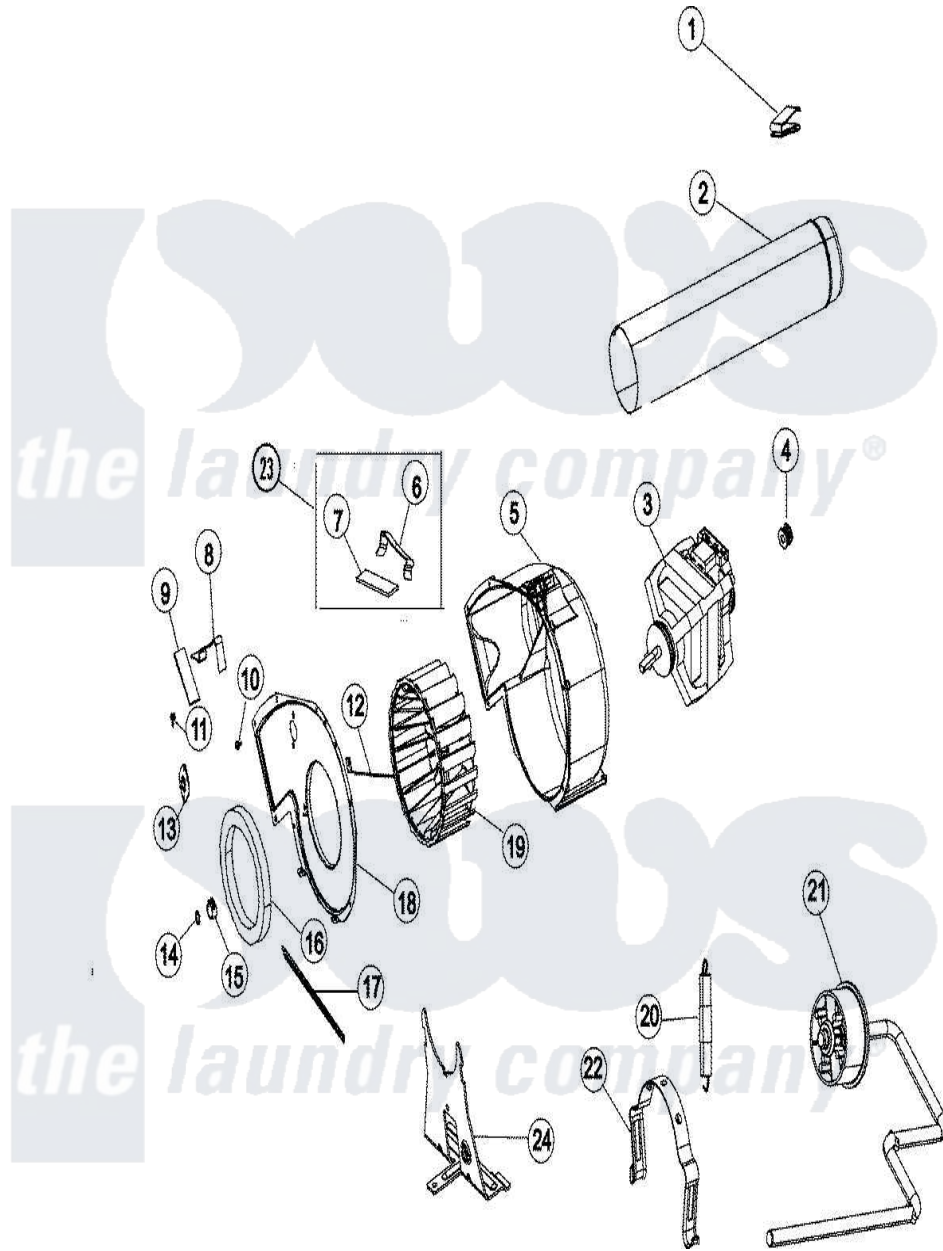

Admiral ADE9000AYW 06 - MOTOR & DRIVE

Admiral Residential Admiral ADE9000AYW Dryer Parts Parts Diagram 06 - MOTOR & DRIVE
 Click on the part number to view part

Item	Original Part Number	Replaced By	Status	Part Description
1	31001572			Clip, Vent Pipe Ground
2	53-0134			Duct, Exhaust
3	31001589	W10410996		Motor-Drive
4	31001535			Pulley, Motor
5	53-1801			Housing, Blower
6	31001470			Glide, Tumbler
7	31001356			Pad, Glide
8	31001469			Glide, Tumbler
9	31001356			Pad, Glide
10	31001267	W10116760		Screw
11	25-7890	489478		Screw, 8 X 1/2
12	53-1026			Guide, Vane Inlet
13	31001088			Thermostat, Control
"	31001192			Thermostat, Control
14	25-7855			Ring, Retaining
15	25-7823	312967		Clamp, Blower Housing

16	31001541		Seal, Blower/Collector Duct
17	53-1625		Brace, Tumbler Support
18	53-1934		Cover, Blower Housing
19	31001317		Wheel, Blower
20	31001465		Spring, Idler
21	31001710		Idler Arm Assembly
22	53-0214	660658	Clamp, Motor Mounting 343481 685441
23	LA-1006		Glide Kit, Tumbler
24	31001570		Bracket, Motor