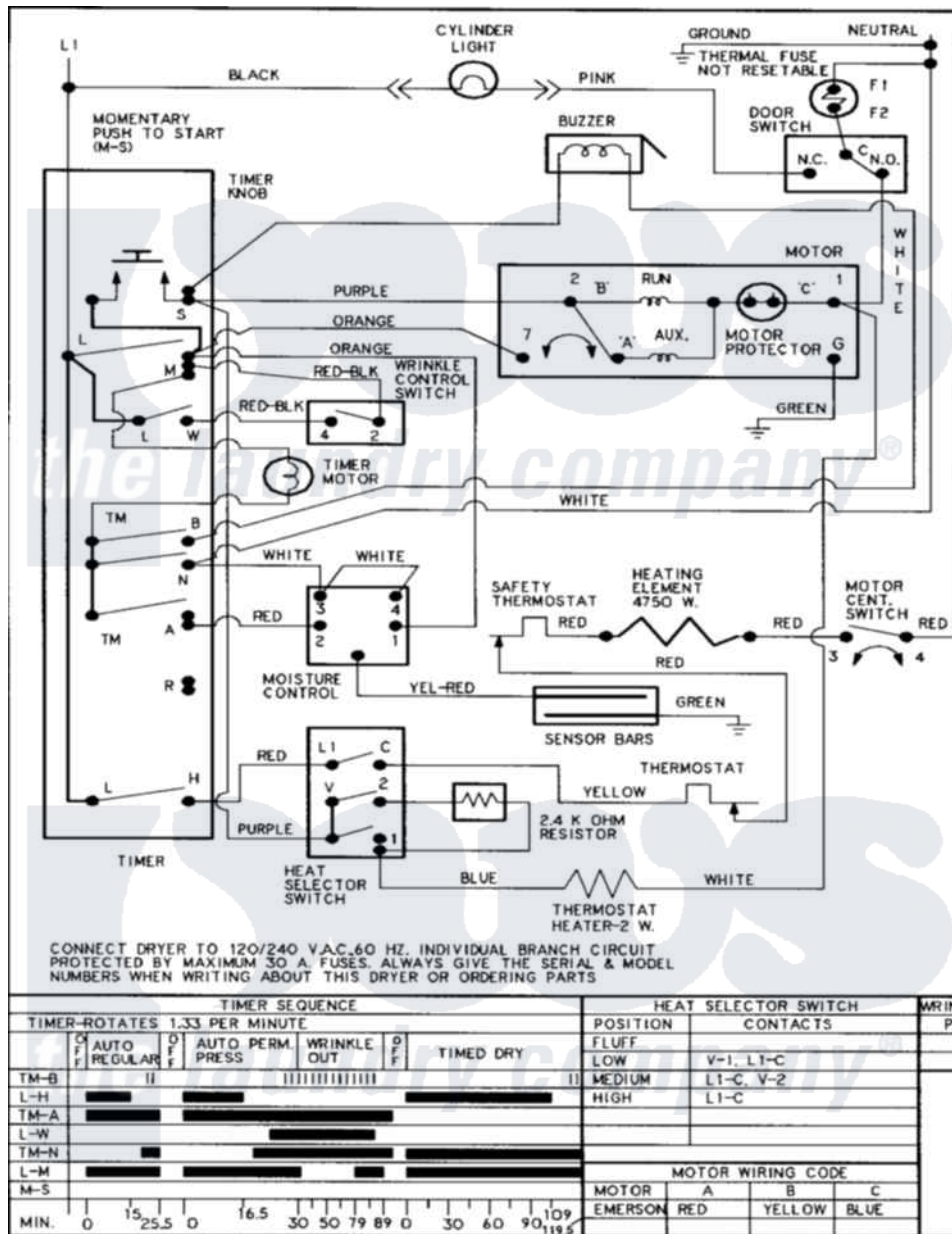

# Admiral ADE9000AYW 09 - WIRING INFORMATION (SERIES 15 ELEC)

Admiral Residential Admiral ADE9000AYW Dryer Parts Parts Diagram 09 - WIRING INFORMATION (SERIES 15 ELEC)

Click on the part number to view part

Item	Original Part Number	Replaced By	Status	Part Description
NI	15003594		Not Available	WIRING INFORMATION