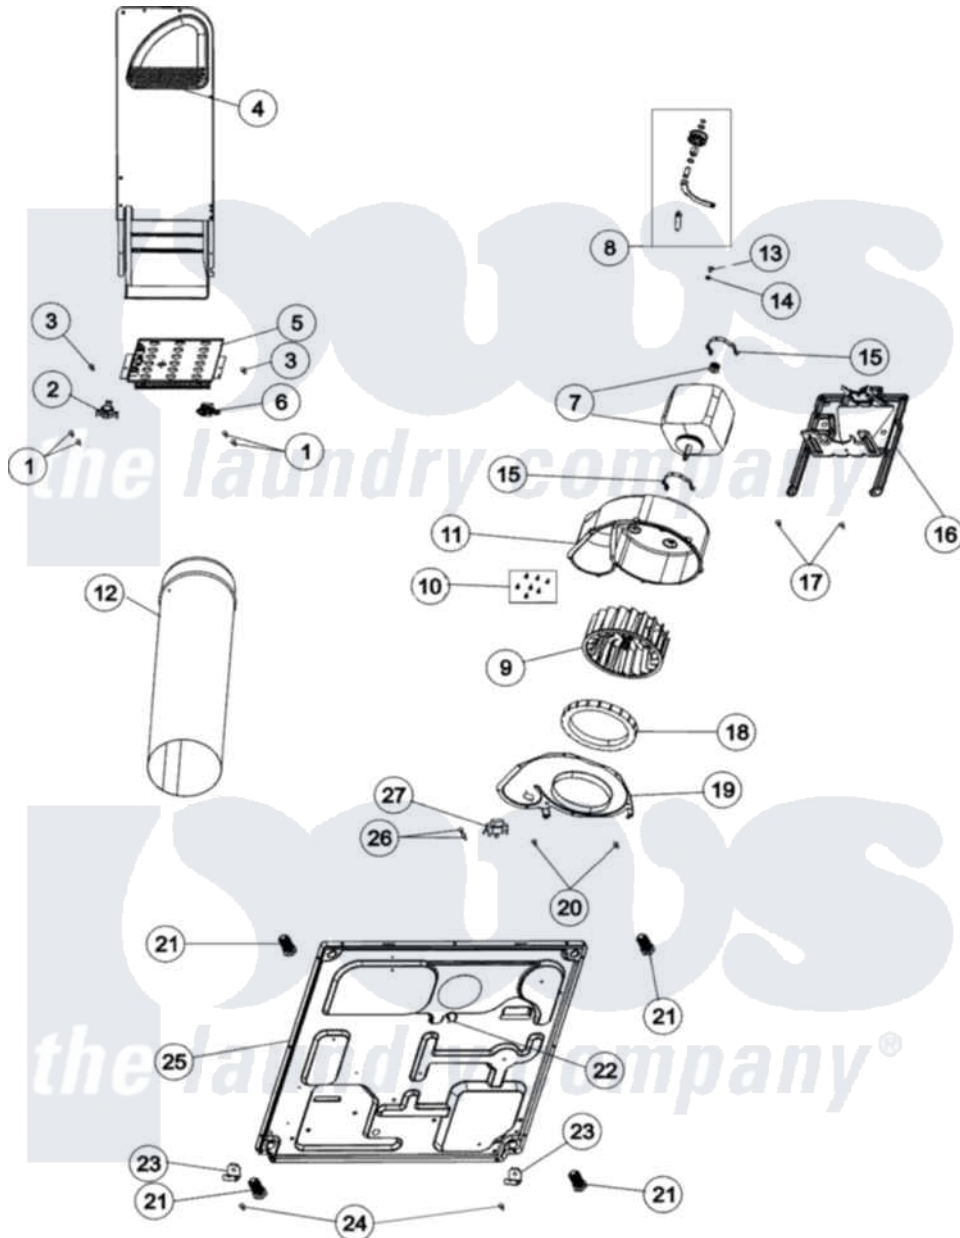

# Admiral ADE9005AGW 01 - BASE, HEATER & MOTOR

Admiral Residential Admiral ADE9005AGW Dryer Parts Parts Diagram 01 - BASE, HEATER & MOTOR  
 Click on the part number to view part

Item	Original Part Number	Replaced By	Status	Part Description
1	23222	<a href="#">3177991</a>		Screw
2	Y62641	<a href="#">W10116735</a>		Thermistor-Fix
3	<a href="#">503688</a>			Screw, 10B-16 X .34 I
4	<a href="#">503605</a>			Assembly, Heater Duct
5	37001134	<a href="#">37001139</a>		Repair Kit, 5300w Element
6	<a href="#">40113801</a>			Fuse, Thermal
7	<a href="#">37001159</a>			Motor And Pulley 240V/50Hz
8	<a href="#">37001287</a>			Assembly, Idler Lever/Shaft/Pulley
9	56000	<a href="#">510139P</a>		Assembly Blower Fan Package
10	<a href="#">31260</a>			Screw, No.8 X 3/8 Ind H
11	<a href="#">56020</a>			Housing, Blower
12	<a href="#">505518</a>			Duct, Exhaust
13	<a href="#">500824</a>			Screw, 1/4-20 Unc Hex
14	<a href="#">27001225</a>			Nut, Jam Mid Lock 1/4-20
15	V58017	<a href="#">660658</a>		Clamp, Motor Mounting

15	<a href="#">130047</a>	<a href="#">000000</a>	343481 685441
16	<a href="#">503613</a>		Mount, Motor
17	<a href="#">27001200</a>		Screw
18	<a href="#">37001119</a>		Seal, Blower Housing
19	500078	<a href="#">511969P</a>	Kit Blower Housing And Cover
20	<a href="#">503688</a>		Screw, 10B-16 X .34 I
21	<a href="#">Y500101</a>		Leg, Leveling
22	<a href="#">504034</a>		Clip, Wire
23	<a href="#">37001145</a>		Clip, Front Panel
24	<a href="#">27001200</a>		Screw
25	<a href="#">37001156</a>		Dryer Base
26	501086	<a href="#">90767</a>	Screw, 8A X 3/8 HeX Washer Head Tapping
27	<a href="#">Y308037</a>		Thermostat