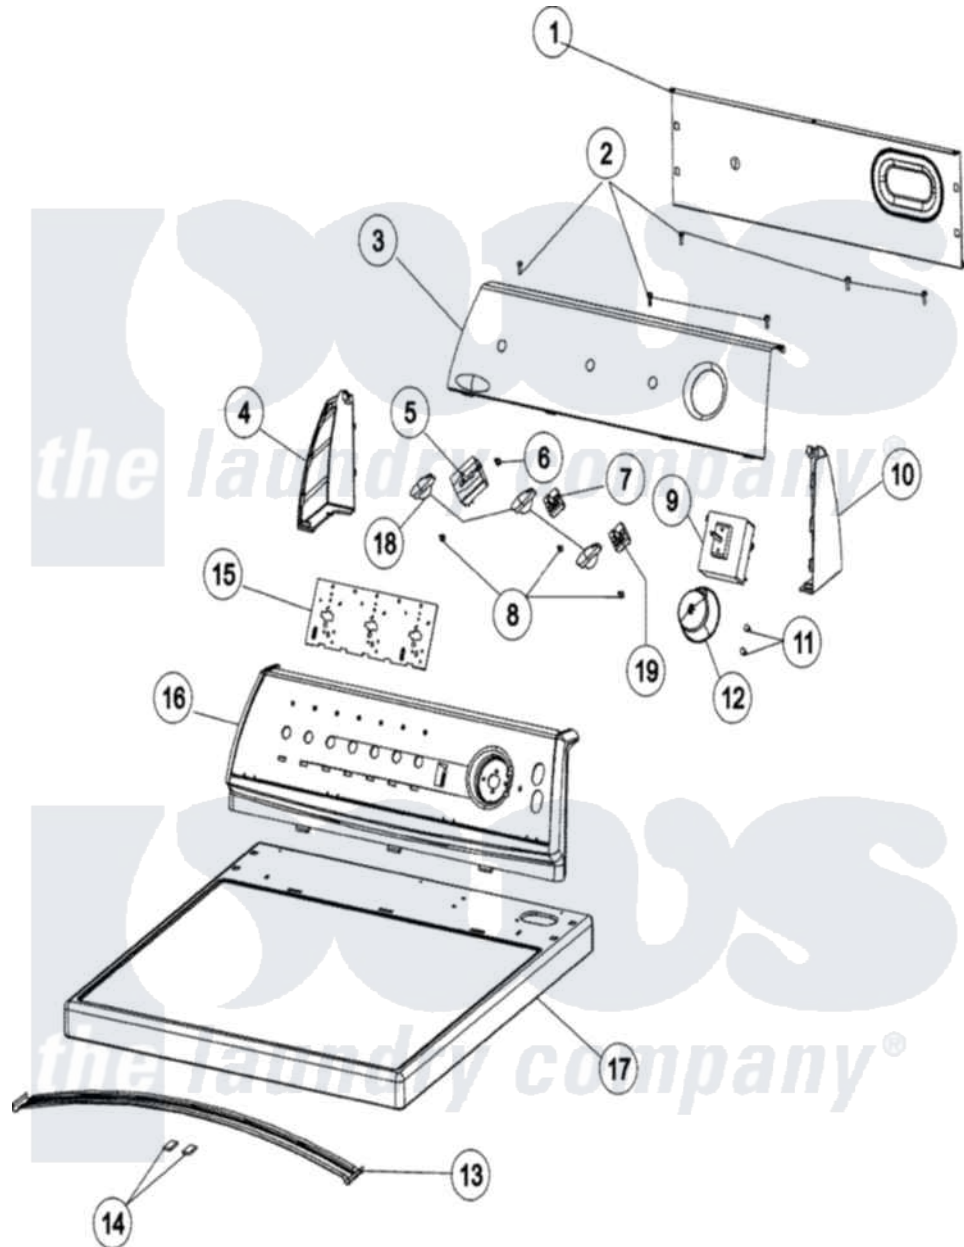

Admiral ADE9005AGW 03 - CONTROL PANEL & TOP (9005AGW)

Admiral Residential Admiral ADE9005AGW Dryer Parts Parts Diagram 03 - CONTROL PANEL & TOP (9005AGW)
 Click on the part number to view part

Item	Original Part Number	Replaced By	Status	Part Description
1	37001233			Shield, Backguard
2	21002224			Screw
3	37001226			Facia
4	21001636	21001547		Endcap, Panel
5	37001165			Switch, Temp - 4 Position
6	501086	90767		Screw, 8A X 3/8 HeX Washer Head Tapping
7	31001448			Buzzer, Cycle Signal
8	31260			Screw, No.8 X 3/8 Ind H
9	37001258			Timer, Dryer - Export
10	21001629	21001546		Endcap, Panel
11	37001031	3370225		Screw
12	31001388			Knob/Skirt, Timer
13	21001965			Frame, Control Panel, Support
14	500121	510189		Pad Felt
15	21001603			Shield, Control
16	21001635	21001552		Frame, Control Panel

17 37001232

[37001283](#)

Top As Pack

18 [21001544](#)

Knob, Selector

19 [31001443](#)

Switch, Two Pos Rotary