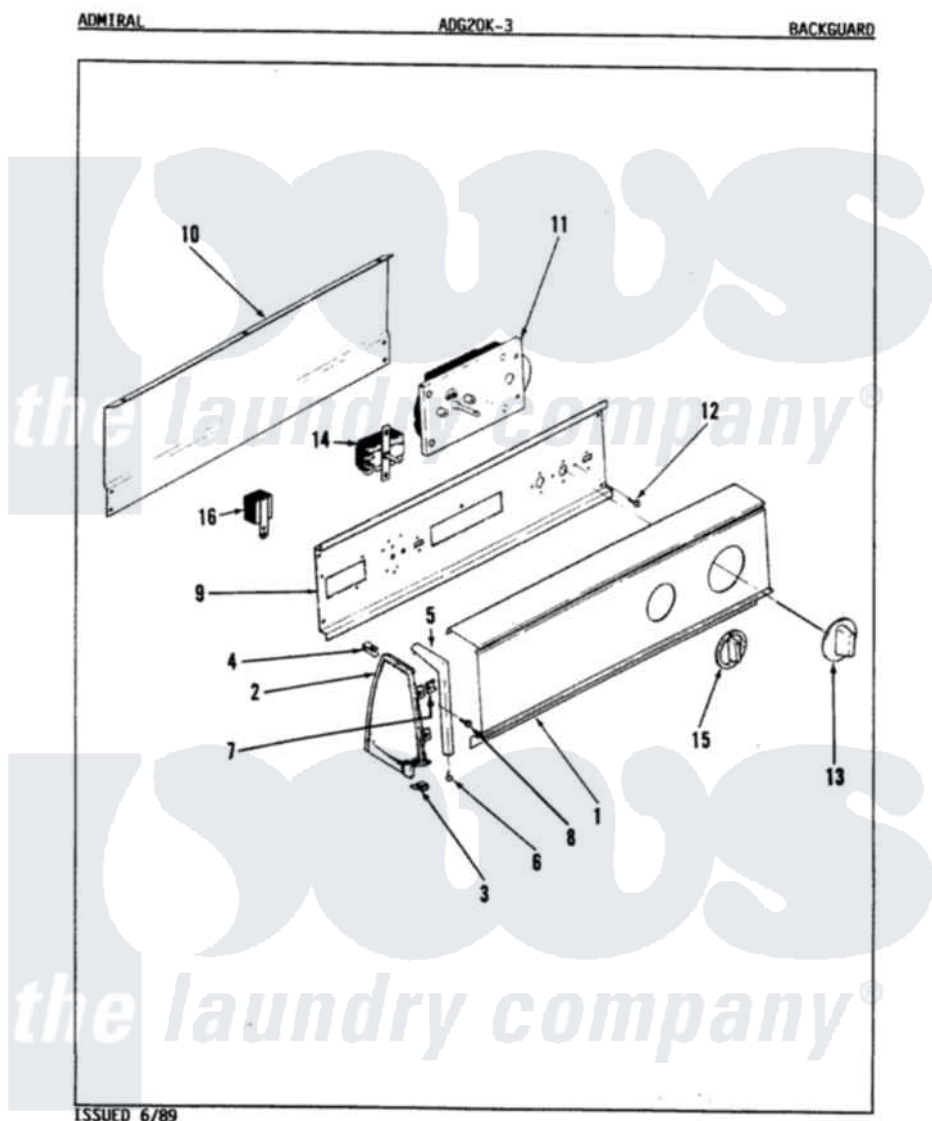

# Admiral ADG20K3H 01 - CONTROL PANEL (REV. A-D)

Admiral Residential Admiral ADG20K3H Dryer Parts Parts Diagram 01 - CONTROL PANEL (REV. A-D)  
 Click on the part number to view part

Item	Original Part Number	Replaced By	Status	Part Description
1	53-1281		Not Available	CONTROL PANEL
2	35-2488	<a href="#">21001452</a>		Cap- End
"	25-7649	<a href="#">910187</a>		Screw
"	<a href="#">25-7702</a>			Speedclip, End Cap To Control Panel
"	35-2487	<a href="#">21001451</a>		Cap- End
"	<a href="#">53-0264</a>			RH Endcap
"	<a href="#">53-0265</a>			LH Endcap
3	<a href="#">25-7851</a>			Speedclip, End Cap To Top
"	25-7697	<a href="#">25-2219</a>		Screw
4	25-7435	<a href="#">33002917</a>		Screw, No.10-16
"	<a href="#">25-7852</a>			Speedclip, Rr Shld To End Cap
5	53-0278		Not Available	TRIM, END CAP (LT)
"	53-0277		Not Available	TRIM, END CAP (RT)
6	<a href="#">25-7760</a>			Screw
7	<a href="#">25-7702</a>			Speedclip, End Cap To Control

	<a href="#">25-1192</a>		Panel
8	25-3092	<a href="#">90767</a>	Screw, 8A X 3/8 HeX Washer Head Tapping
9	<a href="#">53-1676</a>		Shield, Control
"	53-0365	<a href="#">53-1676</a>	Shield, Control
10	53-0268	<a href="#">21001460</a>	Shield, Rear
"	35-2688	<a href="#">21001460</a>	Shield, Rear
11	63-6752	Not Available	TIMER MOTOR
"	53-1303	Not Available	TIMER
12	25-0205	<a href="#">216412</a>	Screw, Bracket To Timer
13	53-1356	<a href="#">31001219</a>	Knob Ski
14	53-0344	Not Available	SWITCH, TEMPERATURE
"	25-3092	<a href="#">90767</a>	Screw, 8A X 3/8 HeX Washer Head Tapping
15	35-2185	<a href="#">21001283</a>	Knob, Selector---Piq
16	63-6731	<a href="#">53-1639</a>	Buzzer Assembly
"	25-3092	<a href="#">90767</a>	Screw, 8A X 3/8 HeX Washer Head Tapping