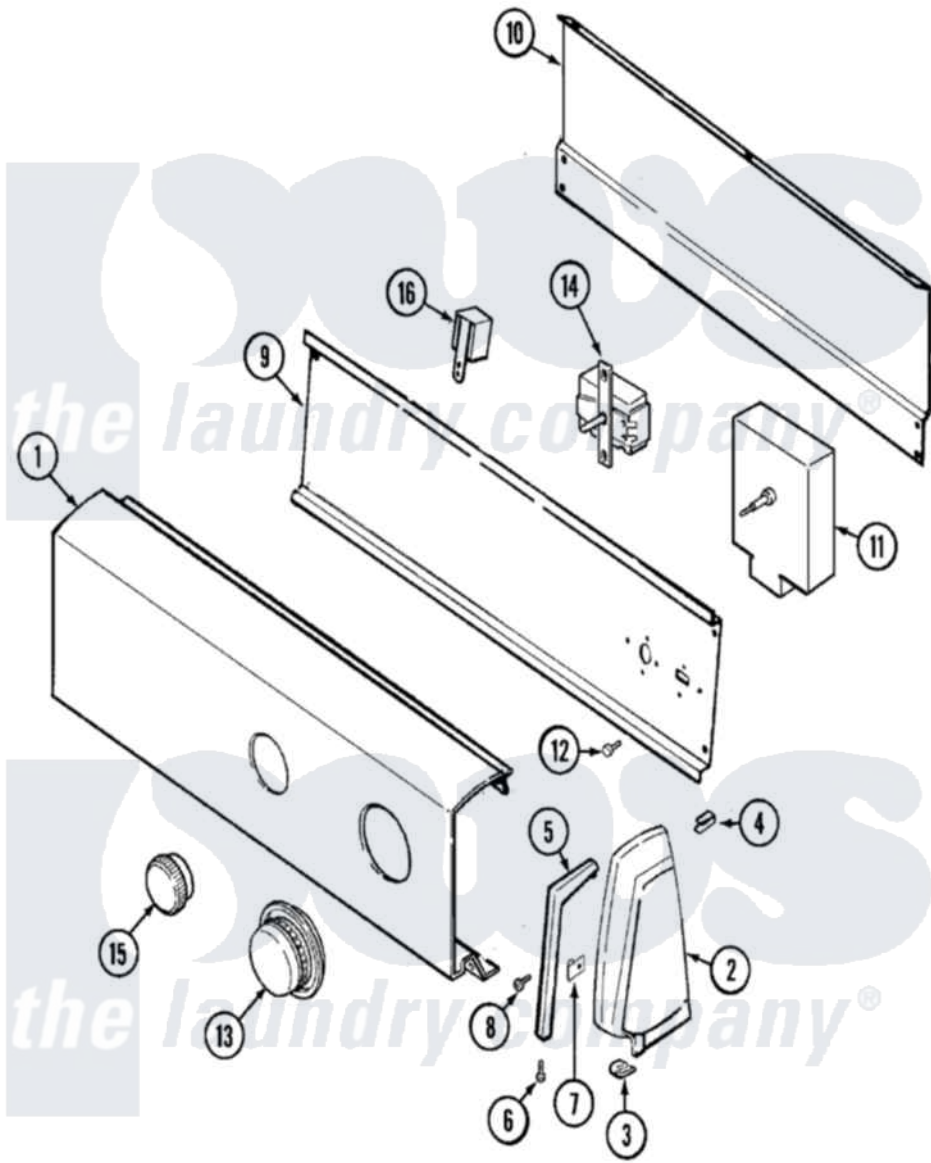

Admiral ADG20K3H 02 - CONTROL PANEL (REV. E-G)

Admiral [Residential Admiral ADG20K3H Dryer Parts](#) Parts Diagram 02 - CONTROL PANEL (REV. E-G)
 Click on the part number to view part

Item	Original Part Number	Replaced By	Status	Part Description
1	53-1281		Not Available	CONTROL PANEL
2	25-7649	910187		Screw
"	25-7697	25-2219		Screw
"	25-7702			Speedclip, End Cap To Control Panel
"	25-7851			Speedclip, End Cap To Top
"	35-2487	21001451		Cap- End
"	35-2488	21001452		Cap- End
3	25-7851			Speedclip, End Cap To Top
"	25-7691		Not Available	SCREW, END CAP TO TOP
4	25-7435	33002917		Screw, No.10-16
"	25-7852			Speedclip, Rr Shld To End Cap
5	53-0277		Not Available	TRIM, END CAP (RT)
"	53-0278		Not Available	TRIM, END CAP (LT)
6	25-7760			Screw
7	25-7702			Speedclip, End Cap To Control

7	25-1702		Panel
8	25-3092	90767	Screw, 8A X 3/8 HeX Washer Head Tapping
9	53-1676		Shield, Control
10	35-2688	21001460	Shield, Rear
11	53-1758		Timer
"	53-1303	Not Available	TIMER
"	53-1758		Timer
12	25-0205	216412	Screw, Bracket To Timer
"	25-7435	33002917	Screw, No.10-16
"	25-7435	33002917	Screw, No.10-16
13	53-1356	31001219	Knob Ski
14	53-0344	Not Available	SWITCH, TEMPERATURE
"	25-3092	90767	Screw, 8A X 3/8 HeX Washer Head Tapping
15	35-2185	21001283	Knob, Selector---Piq
16	25-3092	90767	Screw, 8A X 3/8 HeX Washer Head Tapping
"	63-6731	53-1639	Buzzer Assembly
"	53-1447-2	Not Available	MANUAL, USE & CARE